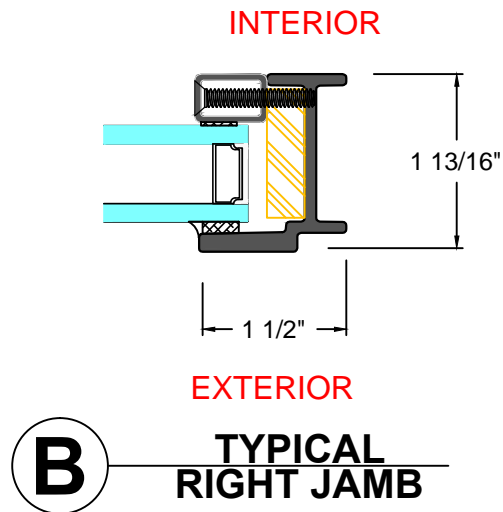

## TYPICAL DETAILS

Scale: 1:2

UL APPROVED AND CERTIFIED

FIXED

3/4 HOUR FIRE RATED

PAGE 3 OF 5

28 Canal Street, Ellenville, NY 12428  
Phone (845) 647-1900