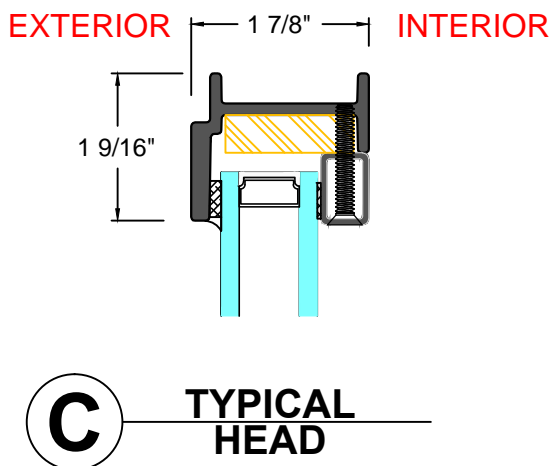

## TYPICAL DETAILS

Scale: 1:2

UL APPROVED AND CERTIFIED

FIXED

3/4 HOUR FIRE RATED

PAGE 3 OF 5

28 Canal Street, Ellenville, NY 12428  
Phone (845) 647-1900