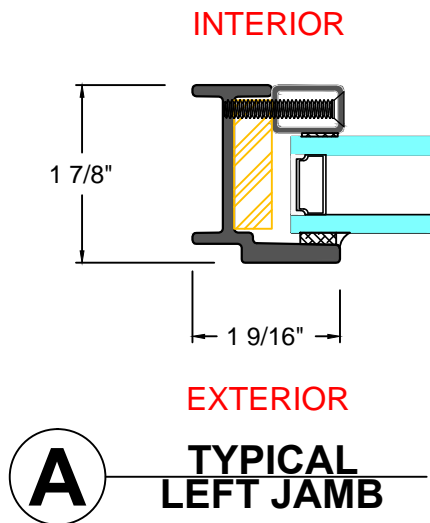

## TYPICAL DETAILS

Scale: 1:2

UL APPROVED AND CERTIFIED

FIXED

3/4 HOUR FIRE RATED

PAGE 3 OF 5

28 Canal Street, Ellenville, NY 12428  
Phone (845) 647-1900