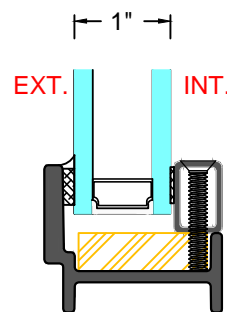

## GLAZING OPTIONS

Scale: 1:2

### 1 TYPICAL EXTERIOR FLANGE

28 Canal Street, Ellenville, NY 12428  
Phone (845) 647-1900