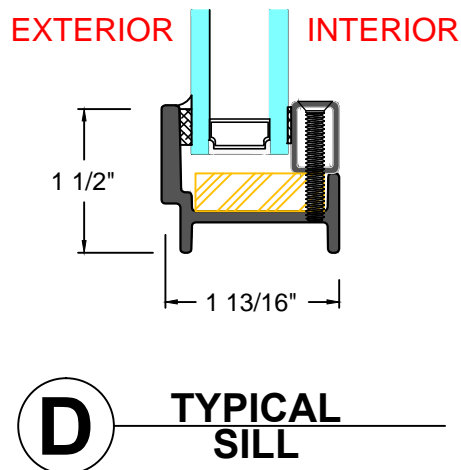

## TYPICAL DETAILS

Scale: 1:2

UL APPROVED AND CERTIFIED

FIXED

3/4 HOUR FIRE RATED

PAGE 3 OF 5

28 Canal Street, Ellenville, NY 12428  
Phone (845) 647-1900