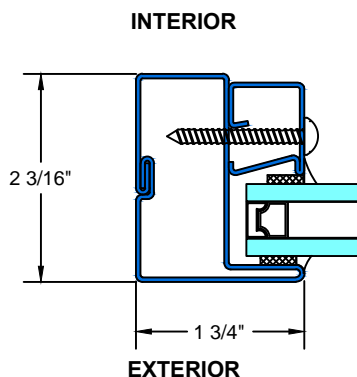

## Typical Details

Scale: Half Scale

UL Approved and Certified

FIXED

**3/4 Hour** FIRE RATED WHEN GLAZED WITH 1/4" WIRE GLASS  
**1 1/2 Hour** FIRE RATED WHEN GLAZED WITH 3/16" CERAMIC & FIRE RATED GLAZING TAPE

**1** 1/4" FIRE RATED GLASS

**2** 1/2" FIRE RATED GLASS

**3** 3/4" FIRE RATED GLASS

**4** 1" FIRE RATED GLASS

28 Canal Street, Ellenville, NY 12428  
Phone (845) 647-1900