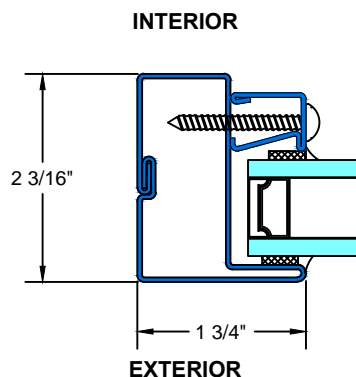

## Typical Details

Scale: Half Scale

UL Approved and Certified

FIXED

**3/4 Hour** FIRE RATED WHEN GLAZED WITH 1/4" WIRE GLASS  
**1 1/2 Hour** FIRE RATED WHEN GLAZED WITH 3/16" CERAMIC & FIRE RATED GLAZING TAPE

**1** 1/4" FIRE RATED GLASS

**2** 1/2" FIRE RATED GLASS

**3** 3/4" FIRE RATED GLASS

**4** 1" FIRE RATED GLASS

28 Canal Street, Ellenville, NY 12428  
Phone (845) 647-1900