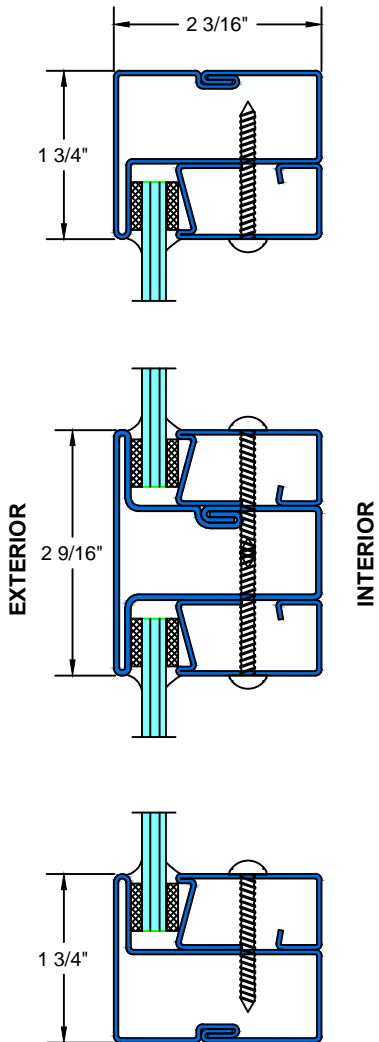

## Typical Details

Scale: Half Scale

UL Approved and Certified

FIXED

28 Canal Street, Ellenville, NY 12428  
Phone (845) 647-1900

**1** 1/4" FIRE RATED GLASS

**2** 1/2" FIRE RATED GLASS

**3** 3/4" FIRE RATED GLASS

**4** 1" FIRE RATED GLASS

28 Canal Street, Ellenville, NY 12428  
Phone (845) 647-1900