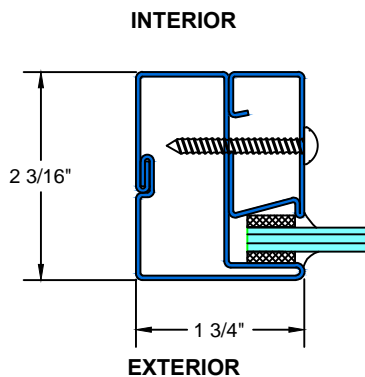

## Typical Details

Scale: Half Scale

UL Approved and Certified

FIXED

**3/4 Hour** FIRE RATED WHEN GLAZED WITH 1/4" WIRE GLASS  
**1 1/2 Hour** FIRE RATED WHEN GLAZED WITH 3/16" CERAMIC & FIRE RATED GLAZING TAPE