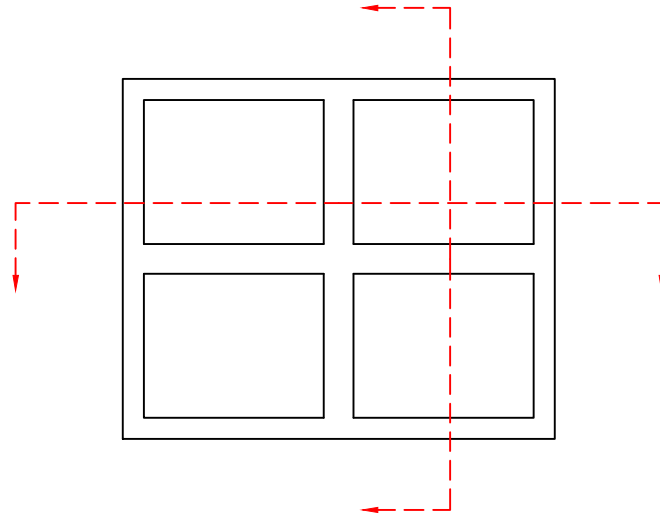

## Typical Details

Scale: Half Scale

UL Approved and Certified

FIXED

28 Canal Street, Ellenville, NY 12428  
Phone (845) 647-1900