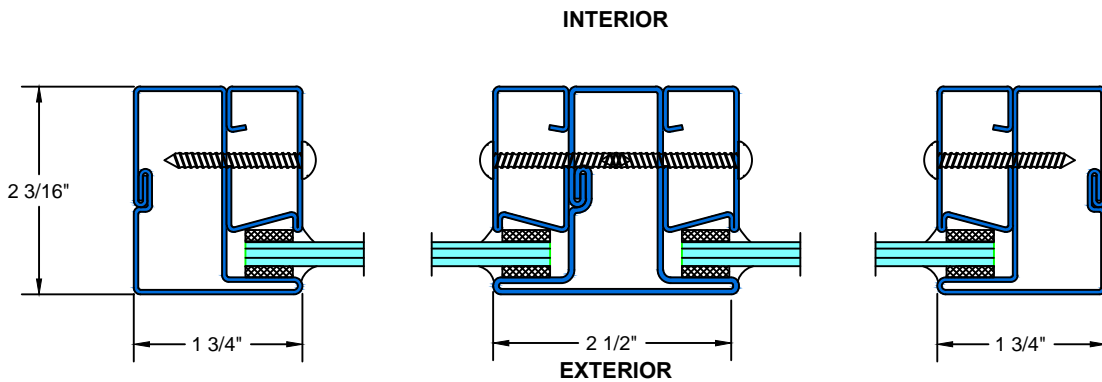

## Typical Details

Scale: Half Scale

UL Approved and Certified

FIXED

28 Canal Street, Ellenville, NY 12428  
Phone (845) 647-1900