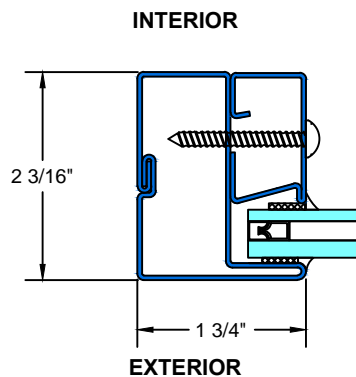

## Typical Details

Scale: Half Scale

UL Approved and Certified

FIXED

**3/4 Hour** FIRE RATED WHEN GLAZED WITH 1/4" WIRE GLASS  
**1 1/2 Hour** FIRE RATED WHEN GLAZED WITH 3/16" CERAMIC & FIRE RATED GLAZING TAPE

**1** 1/4" FIRE RATED GLASS

**2** 1/2" FIRE RATED GLASS

**3** 3/4" FIRE RATED GLASS

**4** 1" FIRE RATED GLASS

28 Canal Street, Ellenville, NY 12428  
Phone (845) 647-1900