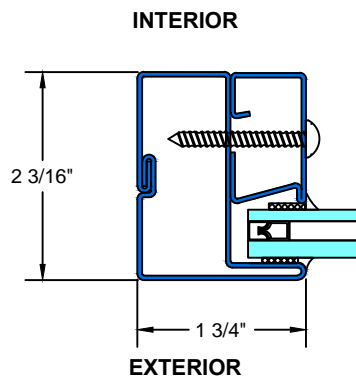

FIRE

FR55_{SERIES}

Typical Details

Scale: Half Scale

UL Approved and Certified

FIXED

3/4 Hour FIRE RATED WHEN GLAZED WITH 1/4" WIRE GLASS
1 1/2 Hour FIRE RATED WHEN GLAZED WITH 3/16" CERAMIC &
FIRE RATED GLAZING TAPE

1 1/4" FIRE RATED GLASS

2 1/2" FIRE RATED GLASS

3 3/4" FIRE RATED GLASS

4 1" FIRE RATED GLASS

28 Canal Street, Ellenville, NY 12428
Phone (845) 647-1900