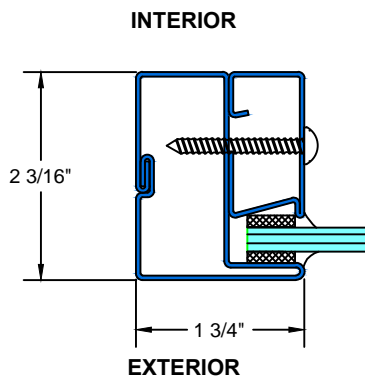

FIRE

FR55_{SERIES}

Typical Details

Scale: Half Scale

UL Approved and Certified

FIXED

3/4 Hour FIRE RATED WHEN GLAZED WITH 1/4" WIRE GLASS
1 1/2 Hour FIRE RATED WHEN GLAZED WITH 3/16" CERAMIC &
FIRE RATED GLAZING TAPE

1 1/4" FIRE RATED GLASS

2 1/2" FIRE RATED GLASS

3 3/4" FIRE RATED GLASS

4 1" FIRE RATED GLASS

28 Canal Street, Ellenville, NY 12428
Phone (845) 647-1900