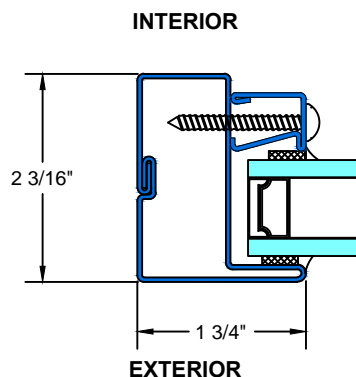

FIRE

FR55_{SERIES}

Typical Details

Scale: Half Scale

UL Approved and Certified

FIXED

3/4 Hour FIRE RATED WHEN GLAZED WITH 1/4" WIRE GLASS
1 1/2 Hour FIRE RATED WHEN GLAZED WITH 3/16" CERAMIC &
FIRE RATED GLAZING TAPE

1 1/4" FIRE RATED GLASS

2 1/2" FIRE RATED GLASS

3 3/4" FIRE RATED GLASS

4 1" FIRE RATED GLASS

28 Canal Street, Ellenville, NY 12428
Phone (845) 647-1900