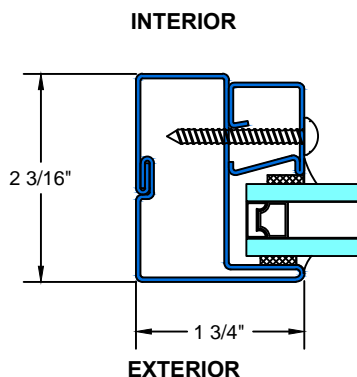

FIRE

FR55_{SERIES}

Typical Details

Scale: Half Scale

UL Approved and Certified

FIXED

3/4 Hour FIRE RATED WHEN GLAZED WITH 1/4" WIRE GLASS
1 1/2 Hour FIRE RATED WHEN GLAZED WITH 3/16" CERAMIC &
FIRE RATED GLAZING TAPE

1 1/4" FIRE RATED GLASS

2 1/2" FIRE RATED GLASS

3 3/4" FIRE RATED GLASS

4 1" FIRE RATED GLASS

28 Canal Street, Ellenville, NY 12428
Phone (845) 647-1900