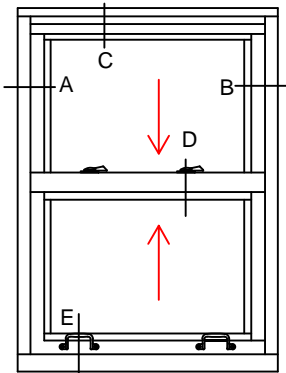

FIRE

TYPICAL INTERIOR ELEVATIONS

7650 TDH_{SERIES}

Scale: Not To Scale

UL APPROVED AND CERTIFIED
SELF-CLOSING DOUBLE HUNG

PAGE 1 OF 6

3/4 HOUR FIRE RATED WHEN GLAZED WITH 1/4" WIRE GLASS
1 1/2 HOUR FIRE RATED WHEN GLAZED WITH 3/16" CERAMIC &
FIRE RATED GLAZING TAPE

7650 TDH 1/1

7650 TDH 4/4

7650 TDH 4/4

7650 TDH 4/4

7650 TDH 4/4
- LT - 1

7650 TDH 1/1
- UT - 1

WINDOWS WITH A WIDTH OVER 24" WILL RECEIVE 2
HANDLES AND 2 SWEEP LOCKS

WINDOWS WITH A WIDTH UP TO 24" WILL RECEIVE 1
HANDLES AND 1 SWEEP LOCK