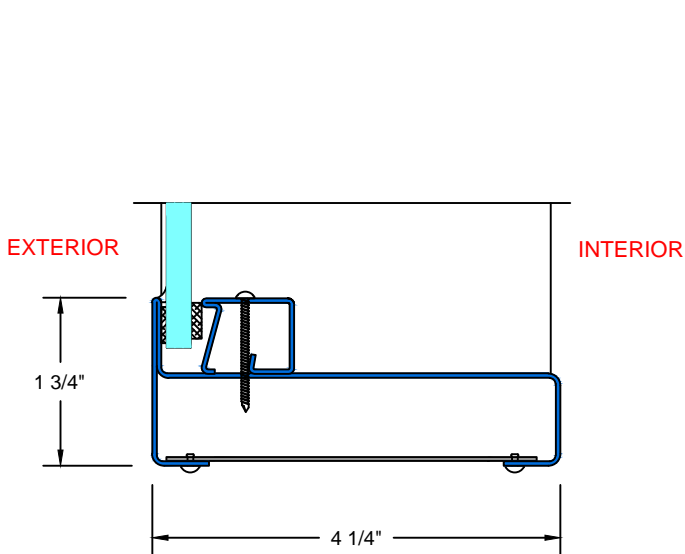

J TYPICAL STACKING MULLION
W/ TRANSOM ABOVE

28 Canal Street, Ellenville, NY 12428
Phone (845) 647-1900

FIRE

TYPICAL DETAILS

7650 TDH_{SERIES}

Scale: 1:2

PAGE 6 OF 6

UL APPROVED AND CERTIFIED
SELF-CLOSING DOUBLE HUNG
3/4 HOUR FIRE RATED WHEN GLAZED WITH 1/4" WIRE GLASS
1 1/2 HOUR FIRE RATED WHEN GLAZED WITH 3/16" CERAMIC &
FIRE RATED GLAZING TAPE

K&L TYPICAL TRANSOM
HEAD & SILL

M&N TYPICAL TRANSOM
JAMB

1 TYPICAL JAMB
W/ 1/4" GLASS

2 TYPICAL JAMB
W/ 3/4" GLASS

28 Canal Street, Ellenville, NY 12428
Phone (845) 647-1900