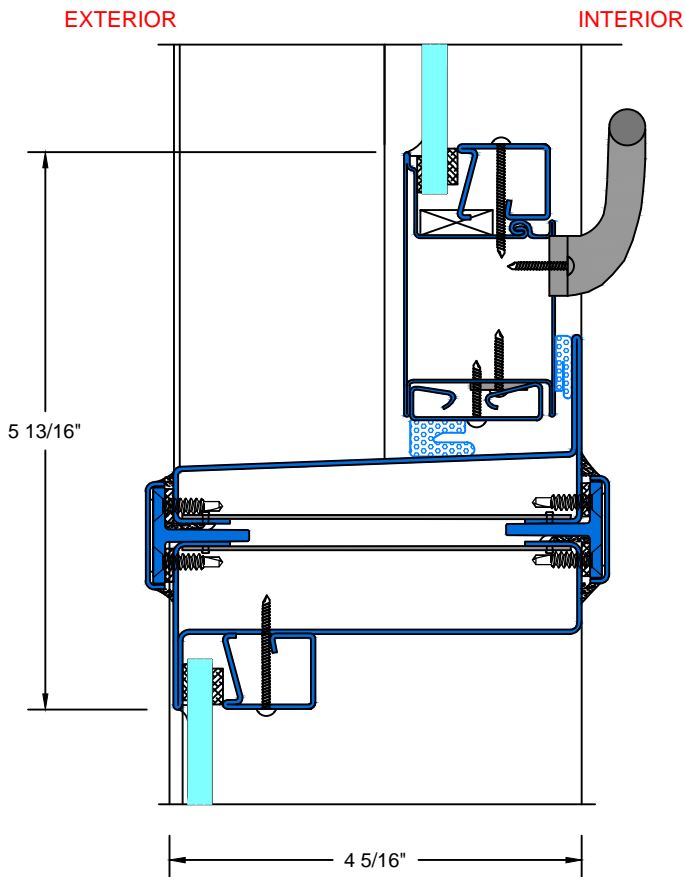

FIRE

TYPICAL DETAILS

Scale: 1:2

7650 TDH_{SERIES}

PAGE 5 OF 6

UL APPROVED AND CERTIFIED
SELF-CLOSING DOUBLE HUNG
3/4 HOUR FIRE RATED WHEN GLAZED WITH 1/4" WIRE GLASS
1 1/2 HOUR FIRE RATED WHEN GLAZED WITH 3/16" CERAMIC &
FIRE RATED GLAZING TAPE

28 Canal Street, Ellenville, NY 12428
Phone (845) 647-1900