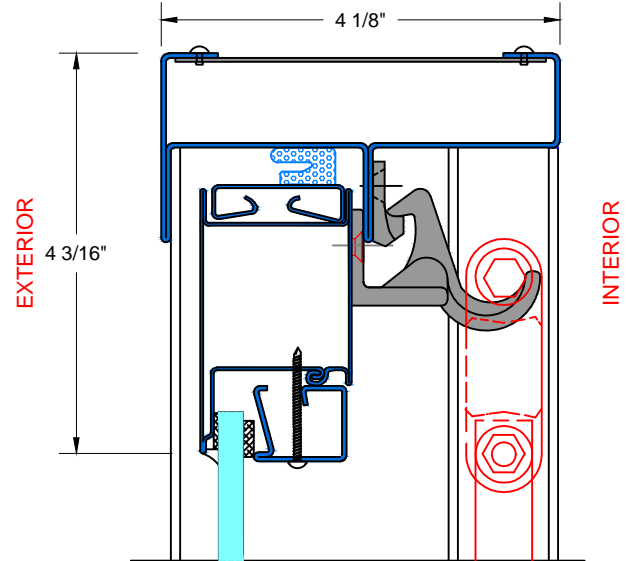

28 Canal Street, Ellenville, NY 12428
Phone (845) 647-1900

FIRE

TYPICAL DETAILS

Scale: 1:2

7650 TDH_{SERIES}

PAGE 3 OF 6

UL APPROVED AND CERTIFIED
SELF-CLOSING DOUBLE HUNG

3/4 HOUR FIRE RATED WHEN GLAZED WITH 1/4" WIRE GLASS
1 1/2 HOUR FIRE RATED WHEN GLAZED WITH 3/16" CERAMIC &
FIRE RATED GLAZING TAPE

A&B TYPICAL JAMB

C TYPICAL HEAD

D TYPICAL MEETING RAIL

E TYPICAL SILL

28 Canal Street, Ellenville, NY 12428
Phone (845) 647-1900

FIRE

TYPICAL DETAILS

Scale: 1:2