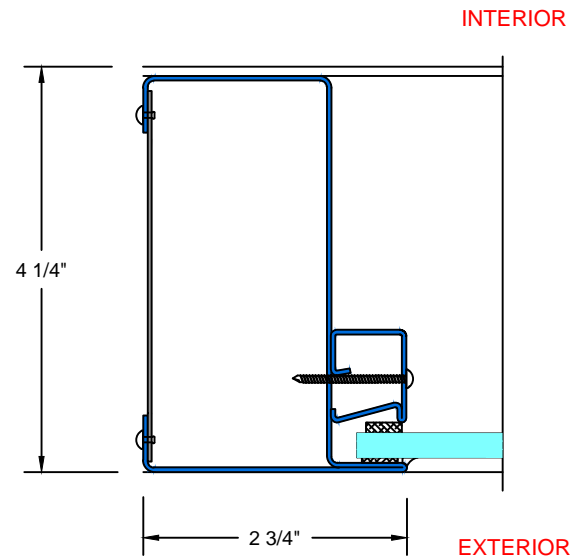

J TYPICAL STACKING MULLION
W/ TRANSOM ABOVE

28 Canal Street, Ellenville, NY 12428
Phone (845) 647-1900

FIRE

TYPICAL DETAILS

7650 TDH_{SERIES}

Scale: 1:2

PAGE 6 OF 6

UL APPROVED AND CERTIFIED
SELF-CLOSING DOUBLE HUNG
3/4 HOUR FIRE RATED WHEN GLAZED WITH 1/4" WIRE GLASS
1 1/2 HOUR FIRE RATED WHEN GLAZED WITH 3/16" CERAMIC &
FIRE RATED GLAZING TAPE

K&L TYPICAL TRANSOM
HEAD & SILL

M&N TYPICAL TRANSOM
JAMB

1 TYPICAL JAMB
W/ 1/4" GLASS

2 TYPICAL JAMB
W/ 3/4" GLASS

28 Canal Street, Ellenville, NY 12428
Phone (845) 647-1900