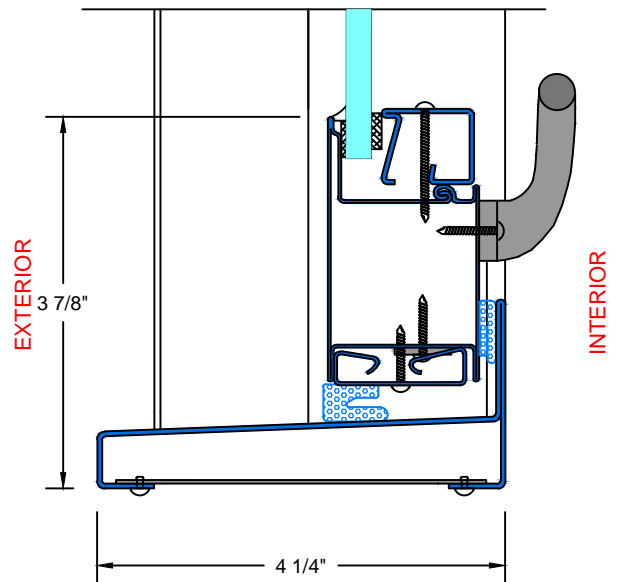

28 Canal Street, Ellenville, NY 12428
Phone (845) 647-1900

FIRE

TYPICAL DETAILS

Scale: 1:2

7650 TDH_{SERIES}

PAGE 3 OF 6

UL APPROVED AND CERTIFIED
SELF-CLOSING DOUBLE HUNG

3/4 HOUR FIRE RATED WHEN GLAZED WITH 1/4" WIRE GLASS
1 1/2 HOUR FIRE RATED WHEN GLAZED WITH 3/16" CERAMIC &
FIRE RATED GLAZING TAPE

A&B TYPICAL JAMB

C TYPICAL HEAD

D TYPICAL MEETING RAIL

E TYPICAL SILL

28 Canal Street, Ellenville, NY 12428
Phone (845) 647-1900

FIRE

TYPICAL DETAILS

Scale: 1:2