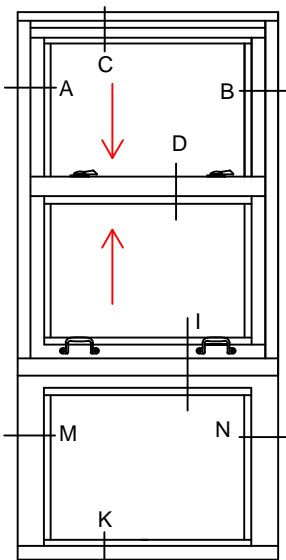

7650 TDH 1/1

7650 TDH 4/4

7650 TDH 4/4

7650 TDH 4/4

7650 TDH 4/4
- LT - 1

7650 TDH 1/1
- UT - 1

WINDOWS WITH A WIDTH OVER 24" WILL RECEIVE 2
HANDLES AND 2 SWEEP LOCKS

WINDOWS WITH A WIDTH UP TO 24" WILL RECEIVE 1
HANDLES AND 1 SWEEP LOCK

28 Canal Street, Ellenville, NY 12428
Phone (845) 647-1900

FIRE

KEY TYPICAL

Scale: 1:2

7650 TDH_{SERIES}

PAGE 2 OF 6

UL APPROVED AND CERTIFIED
SELF-CLOSING DOUBLE HUNG
3/4 HOUR FIRE RATED WHEN GLAZED WITH 1/4" WIRE GLASS
1 1/2 HOUR FIRE RATED WHEN GLAZED WITH 3/16" CERAMIC &
FIRE RATED GLAZING TAPE