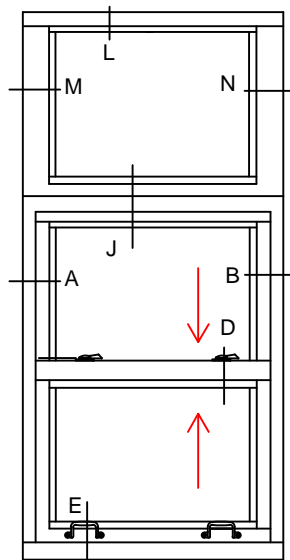

7650 TDH 1/1

7650 TDH 4/4

7650 TDH 4/4

7650 TDH 4/4

7650 TDH 4/4
- LT - 1

7650 TDH 1/1
- UT - 1

WINDOWS WITH A WIDTH OVER 24" WILL RECEIVE 2
HANDLES AND 2 SWEEP LOCKS

WINDOWS WITH A WIDTH UP TO 24" WILL RECEIVE 1
HANDLES AND 1 SWEEP LOCK

28 Canal Street, Ellenville, NY 12428
Phone (845) 647-1900

FIRE

KEY TYPICAL

Scale: 1:2

7650 TDH_{SERIES}

PAGE 2 OF 6

UL APPROVED AND CERTIFIED
SELF-CLOSING DOUBLE HUNG
3/4 HOUR FIRE RATED WHEN GLAZED WITH 1/4" WIRE GLASS
1 1/2 HOUR FIRE RATED WHEN GLAZED WITH 3/16" CERAMIC &
FIRE RATED GLAZING TAPE