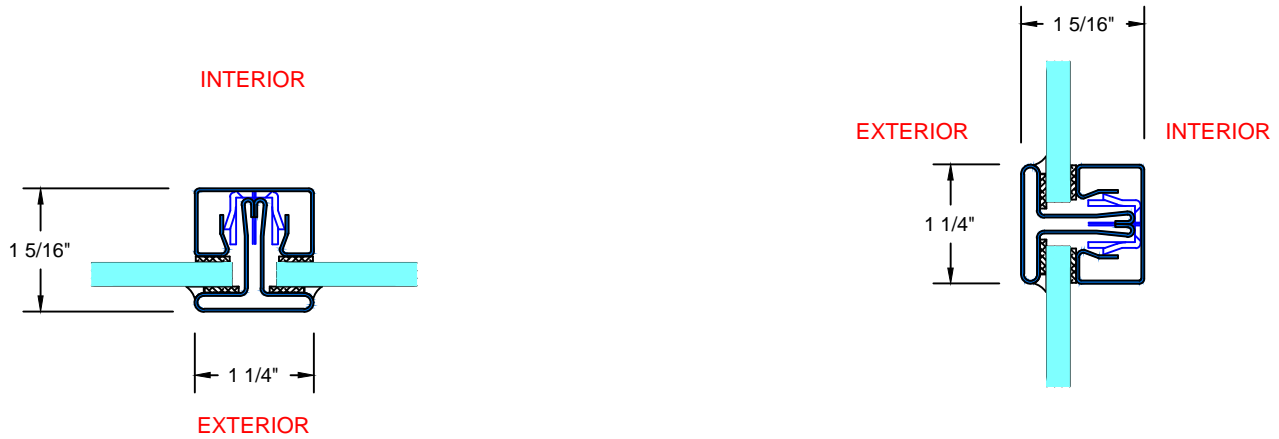

FIRE

TYPICAL DETAILS

Scale: 1:2

7650 TDH_{SERIES}

PAGE 4 OF 6

UL APPROVED AND CERTIFIED
SELF-CLOSING DOUBLE HUNG

3/4 HOUR FIRE RATED WHEN GLAZED WITH 1/4" WIRE GLASS
1 1/2 HOUR FIRE RATED WHEN GLAZED WITH 3/16" CERAMIC &
FIRE RATED GLAZING TAPE