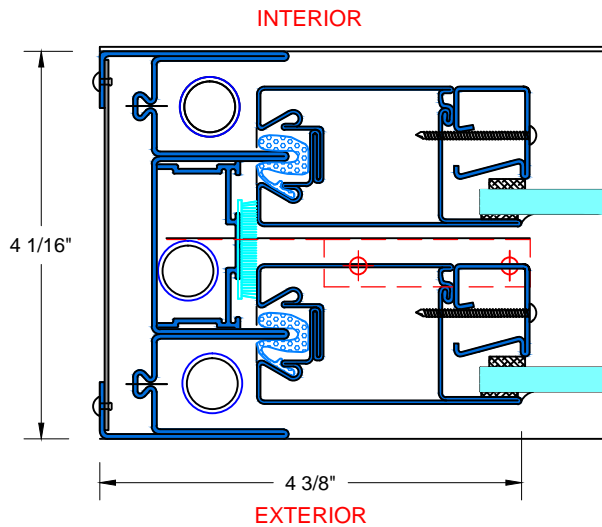

J TYPICAL STACKING MULLION
W/ TRANSOM ABOVE

28 Canal Street, Ellenville, NY 12428
Phone (845) 647-1900

FIRE

TYPICAL DETAILS

7650 TDH_{SERIES}

Scale: 1:2

PAGE 6 OF 6

UL APPROVED AND CERTIFIED
SELF-CLOSING DOUBLE HUNG
3/4 HOUR FIRE RATED WHEN GLAZED WITH 1/4" WIRE GLASS
1 1/2 HOUR FIRE RATED WHEN GLAZED WITH 3/16" CERAMIC &
FIRE RATED GLAZING TAPE

K&L TYPICAL TRANSOM
HEAD & SILL

M&N TYPICAL TRANSOM
JAMB

1 TYPICAL JAMB
W/ 1/4" GLASS

2 TYPICAL JAMB
W/ 3/4" GLASS

28 Canal Street, Ellenville, NY 12428
Phone (845) 647-1900