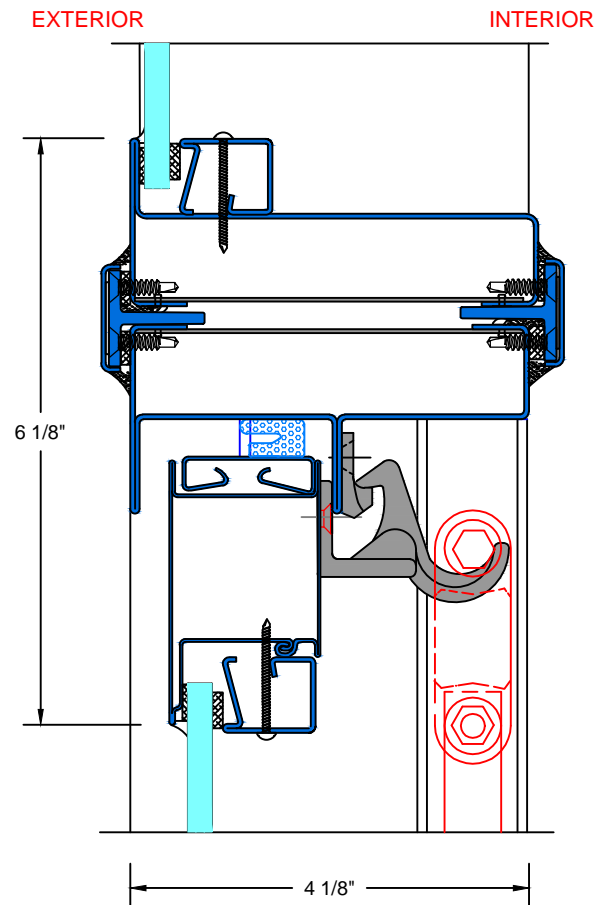

FIRE

TYPICAL DETAILS

Scale: 1:2

7650 TDH_{SERIES}

PAGE 5 OF 6

UL APPROVED AND CERTIFIED
SELF-CLOSING DOUBLE HUNG
3/4 HOUR FIRE RATED WHEN GLAZED WITH 1/4" WIRE GLASS
1 1/2 HOUR FIRE RATED WHEN GLAZED WITH 3/16" CERAMIC &
FIRE RATED GLAZING TAPE

28 Canal Street, Ellenville, NY 12428
Phone (845) 647-1900