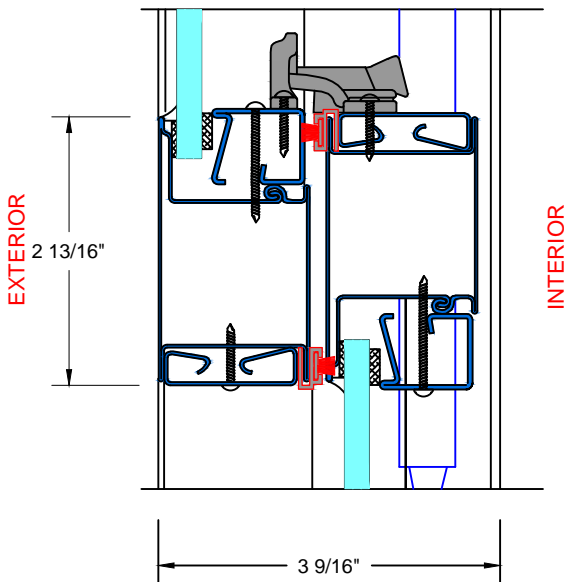

28 Canal Street, Ellenville, NY 12428
Phone (845) 647-1900

FIRE

TYPICAL DETAILS

Scale: 1:2

7650 TDH_{SERIES}

PAGE 3 OF 6

UL APPROVED AND CERTIFIED
SELF-CLOSING DOUBLE HUNG

3/4 HOUR FIRE RATED WHEN GLAZED WITH 1/4" WIRE GLASS
1 1/2 HOUR FIRE RATED WHEN GLAZED WITH 3/16" CERAMIC &
FIRE RATED GLAZING TAPE

A&B TYPICAL JAMB

C TYPICAL HEAD

D TYPICAL MEETING RAIL

E TYPICAL SILL

28 Canal Street, Ellenville, NY 12428
Phone (845) 647-1900

FIRE

TYPICAL DETAILS

Scale: 1:2