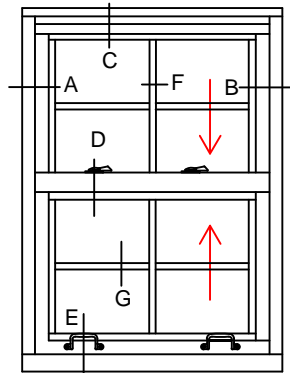

FIRE

TYPICAL INTERIOR ELEVATIONS

7650 TDH_{SERIES}

Scale: Not To Scale

UL APPROVED AND CERTIFIED
SELF-CLOSING DOUBLE HUNG

PAGE 1 OF 6

3/4 HOUR FIRE RATED WHEN GLAZED WITH 1/4" WIRE GLASS
1 1/2 HOUR FIRE RATED WHEN GLAZED WITH 3/16" CERAMIC &
FIRE RATED GLAZING TAPE

7650 TDH 1/1

7650 TDH 4/4

7650 TDH 4/4

7650 TDH 4/4

7650 TDH 4/4
- LT - 1

7650 TDH 1/1
- UT - 1

WINDOWS WITH A WIDTH OVER 24" WILL RECEIVE 2
HANDLES AND 2 SWEEP LOCKS

WINDOWS WITH A WIDTH UP TO 24" WILL RECEIVE 1
HANDLES AND 1 SWEEP LOCK