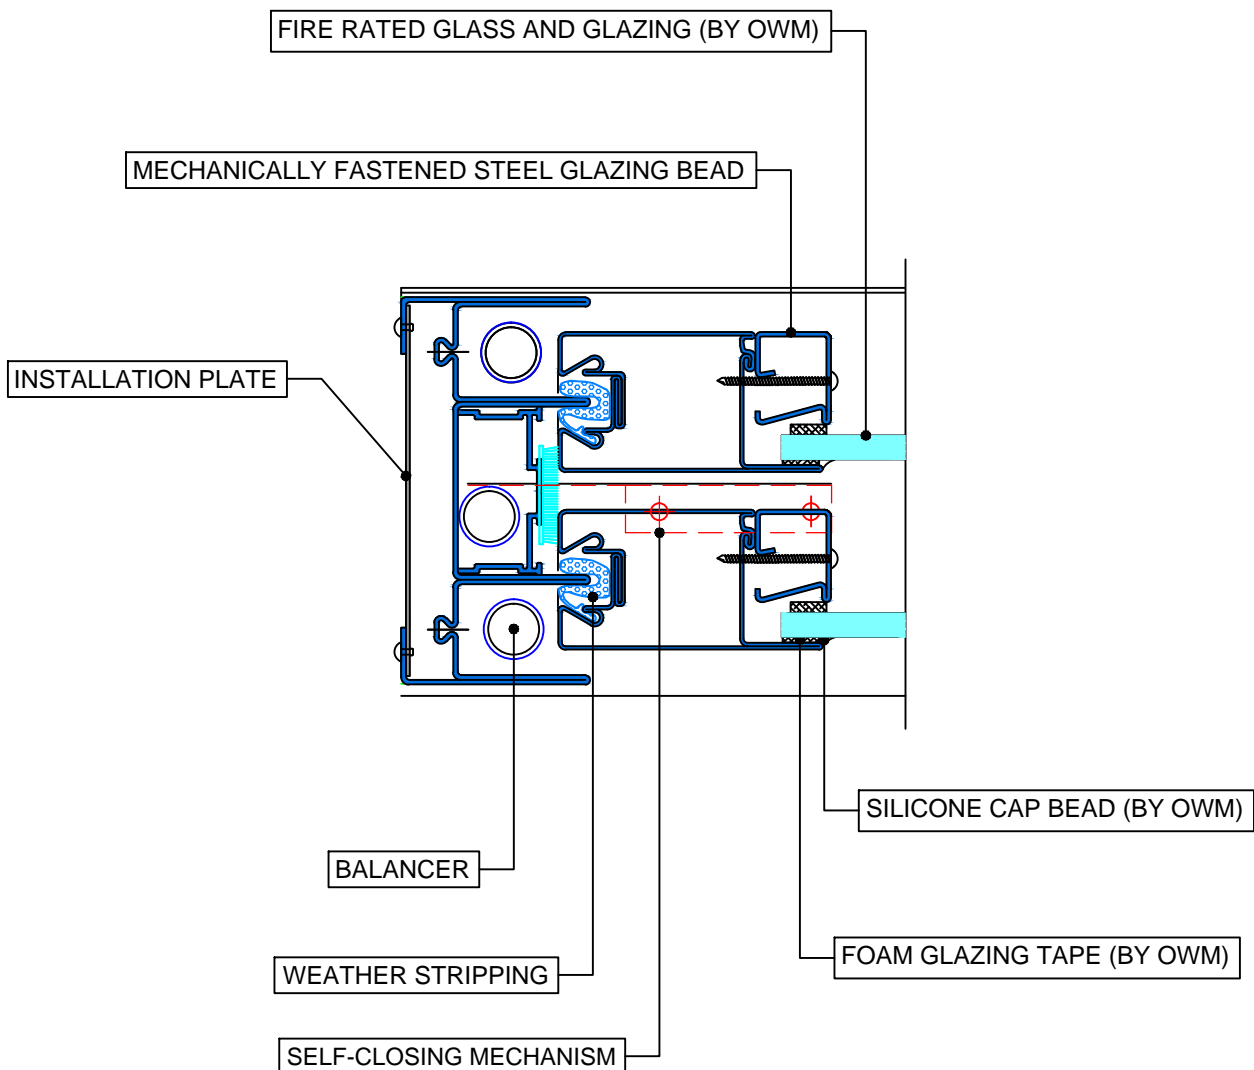

28 Canal Street, Ellenville, NY 12428
Phone (845) 647-1900

FIRE

KEY TYPICAL

Scale: 1:2

7650 TDH_{SERIES}

PAGE 2 OF 6

UL APPROVED AND CERTIFIED
SELF-CLOSING DOUBLE HUNG
3/4 HOUR FIRE RATED WHEN GLAZED WITH 1/4" WIRE GLASS
1 1/2 HOUR FIRE RATED WHEN GLAZED WITH 3/16" CERAMIC &
FIRE RATED GLAZING TAPE

28 Canal Street, Ellenville, NY 12428
Phone (845) 647-1900

FIRE

TYPICAL DETAILS

Scale: 1:2

7650 TDH_{SERIES}

PAGE 3 OF 6

UL APPROVED AND CERTIFIED
SELF-CLOSING DOUBLE HUNG

3/4 HOUR FIRE RATED WHEN GLAZED WITH 1/4" WIRE GLASS
1 1/2 HOUR FIRE RATED WHEN GLAZED WITH 3/16" CERAMIC &
FIRE RATED GLAZING TAPE