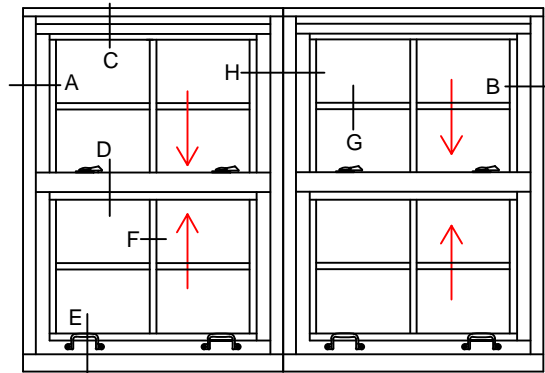

FIRE

TYPICAL INTERIOR ELEVATIONS

7650 TDH_{SERIES}

Scale: Not To Scale

UL APPROVED AND CERTIFIED
SELF-CLOSING DOUBLE HUNG

PAGE 1 OF 6

3/4 HOUR FIRE RATED WHEN GLAZED WITH 1/4" WIRE GLASS
1 1/2 HOUR FIRE RATED WHEN GLAZED WITH 3/16" CERAMIC &
FIRE RATED GLAZING TAPE

7650 TDH 1/1

7650 TDH 4/4

7650 TDH 4/4

7650 TDH 4/4

7650 TDH 4/4
- LT - 1

7650 TDH 1/1
- UT - 1

WINDOWS WITH A WIDTH OVER 24" WILL RECEIVE 2
HANDLES AND 2 SWEEP LOCKS

WINDOWS WITH A WIDTH UP TO 24" WILL RECEIVE 1
HANDLES AND 1 SWEEP LOCK