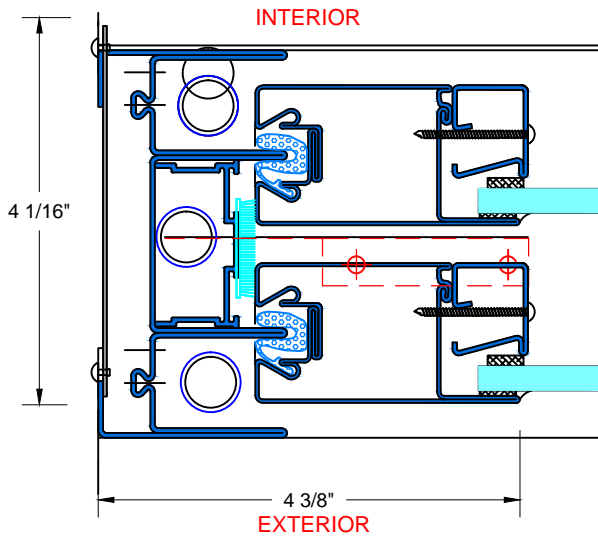

28 Canal Street, Ellenville, NY 12428
Phone (845) 647-1900

FIRE

TYPICAL DETAILS

Scale: 1:2

7650 TDH_{SERIES}

PAGE 3 OF 6

UL APPROVED AND CERTIFIED
SELF-CLOSING DOUBLE HUNG

3/4 HOUR FIRE RATED WHEN GLAZED WITH 1/4" WIRE GLASS
1 1/2 HOUR FIRE RATED WHEN GLAZED WITH 3/16" CERAMIC &
FIRE RATED GLAZING TAPE

A&B TYPICAL JAMB

C TYPICAL HEAD

D TYPICAL MEETING RAIL

E TYPICAL SILL

28 Canal Street, Ellenville, NY 12428
Phone (845) 647-1900

FIRE

TYPICAL DETAILS

Scale: 1:2