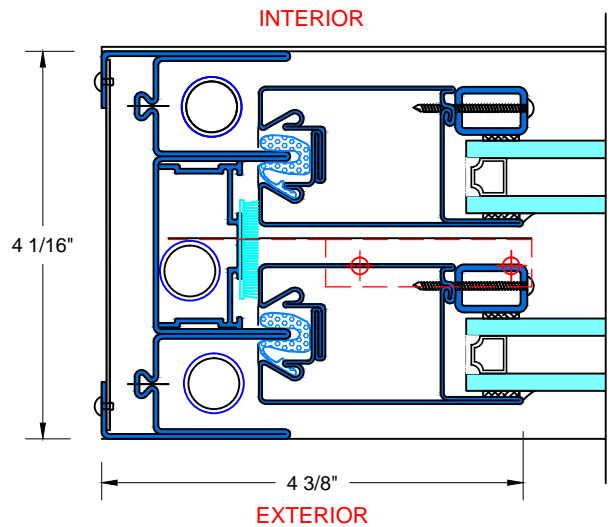

J TYPICAL STACKING MULLION
W/ TRANSOM ABOVE

28 Canal Street, Ellenville, NY 12428
Phone (845) 647-1900

FIRE

TYPICAL DETAILS

7650 TDH_{SERIES}

Scale: 1:2

PAGE 6 OF 6

UL APPROVED AND CERTIFIED
SELF-CLOSING DOUBLE HUNG
3/4 HOUR FIRE RATED WHEN GLAZED WITH 1/4" WIRE GLASS
1 1/2 HOUR FIRE RATED WHEN GLAZED WITH 3/16" CERAMIC &
FIRE RATED GLAZING TAPE

K&L TYPICAL TRANSOM
HEAD & SILL

M&N TYPICAL TRANSOM
JAMB

1 TYPICAL JAMB
W/ 1/4" GLASS

2 TYPICAL JAMB
W/ 3/4" GLASS

28 Canal Street, Ellenville, NY 12428
Phone (845) 647-1900