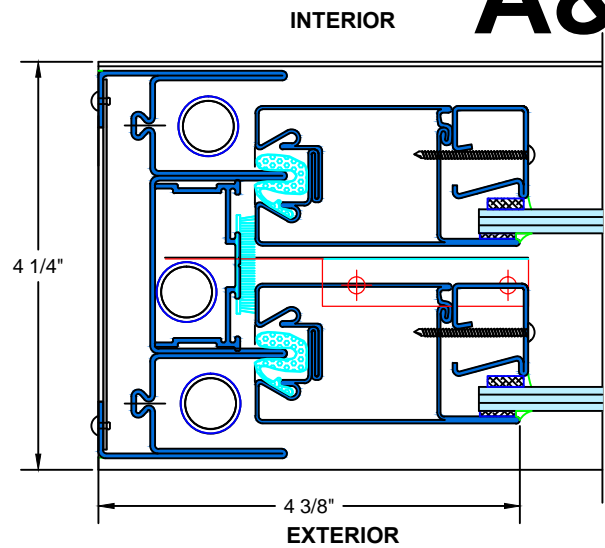

1/4" FIRE RATED GLASS