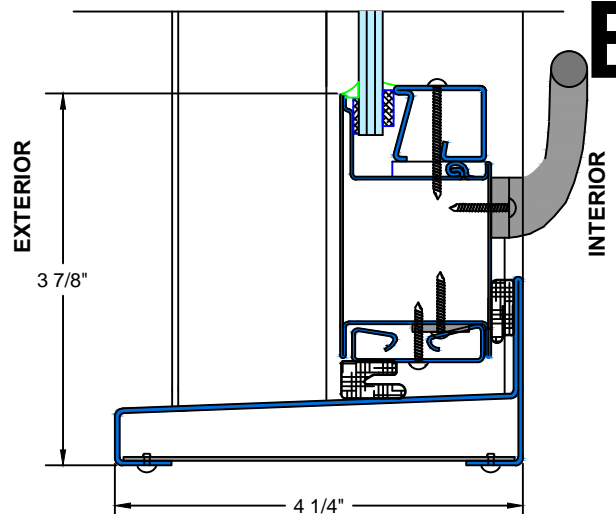

1/4" FIRE RATED GLASS