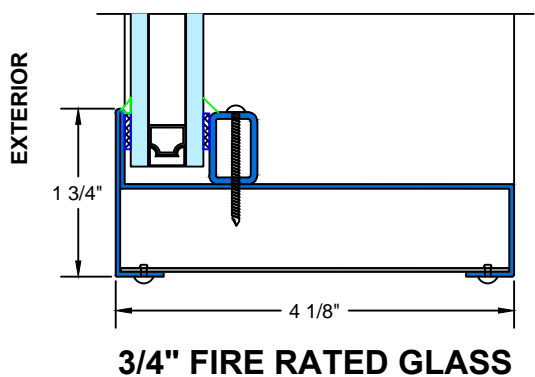

FIRE

7650 TDH_{SERIES}

Typical Details

Scale: Half Scale

UL Approved and Certified

PAGE 8 OF 8

SELF-CLOSING DOUBLE HUNG

3/4 Hour FIRE RATED WHEN GLAZED WITH 1/4" WIRE GLASS

1 1/2 Hour FIRE RATED WHEN GLAZED WITH 3/16" CERAMIC &

FIRE RATED GLAZING TAPE

SECTION:

K & L

TYPICAL TRANSOM HEAD & SILL

TYPICAL TRANSOM JAMB

SECTION:

M & N