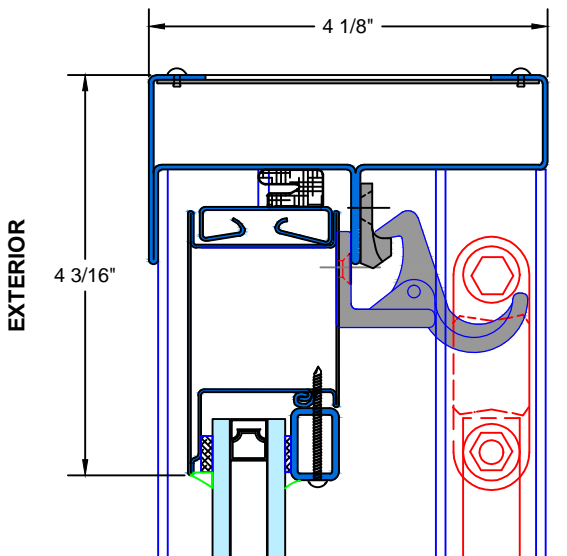

SECTION:

A&B

TYPICAL JAMB

3/4" FIRE RATED GLASS

1/4" FIRE RATED GLASS

TYPICAL HEAD

SECTION:

C