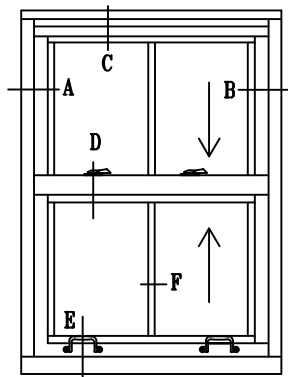

7650 TDH 2/2V