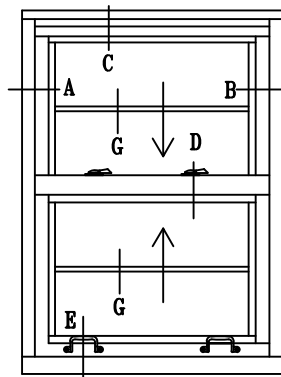

7650 TDH 2/2H