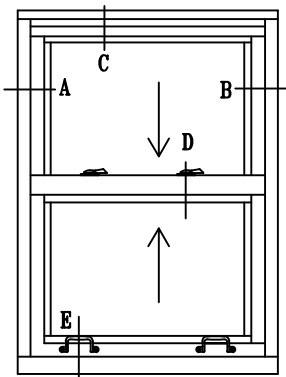

FIRE

Typical Interior Elevations

7650 TDH_{SERIES}

Scale: Not To Scale

UL Approved and Certified

PAGE 1 OF 8

SELF-CLOSING DOUBLE HUNG

3/4 Hour FIRE RATED WHEN GLAZED WITH 1/4" WIRE GLASS

1 1/2 Hour FIRED RATED WHEN GLAZED WITH 3/16" CERAMIC & FIRE RATED GLAZING TAPE

7650 TDH 1/1