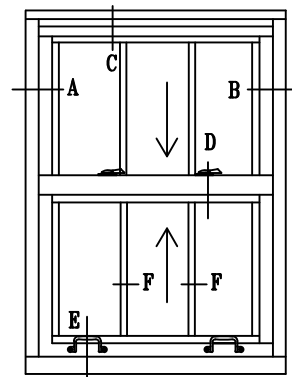

7650 TDH 3/3