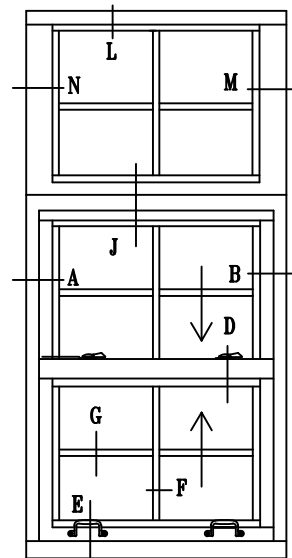

WINDOWS WITH A WIDTH OF 24"-36" WILL RECEIVE 2 HANDLES AND 1 SWEEP LOCK

7650 TDH 4/4
- LT - 4

7650 TDH 4/4
- UT - 4

28 Canal Street, Ellenville, NY 12428
Phone (845) 647-1900

FIRE

7650 TDH_{SERIES}

Typical Details