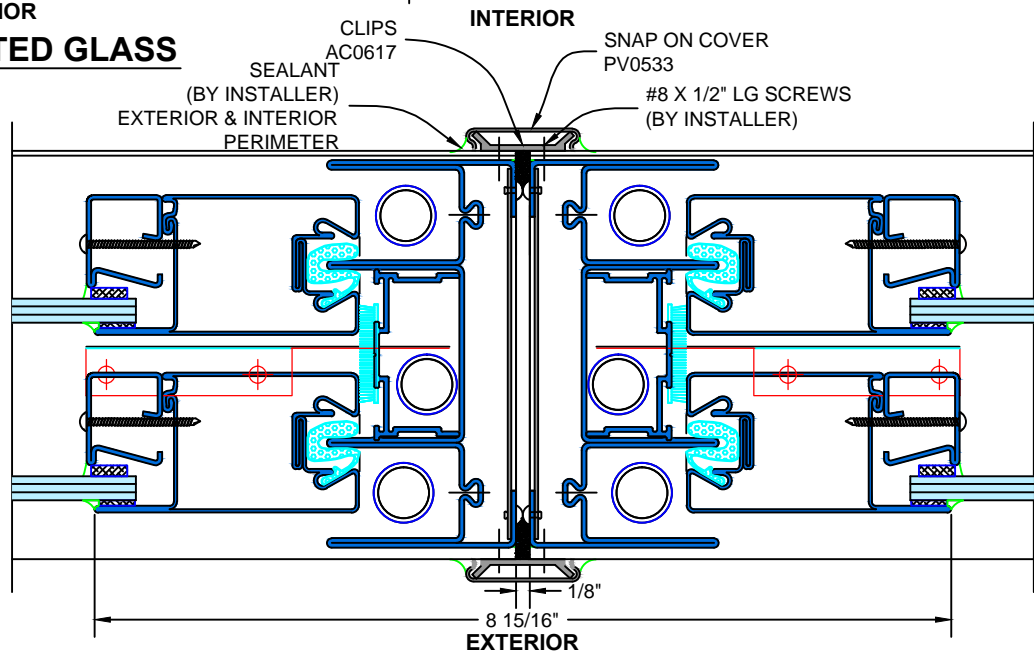

1/4" FIRE RATED GLASS

28 Canal Street, Ellenville, NY 12428

Phone (845) 647-1900