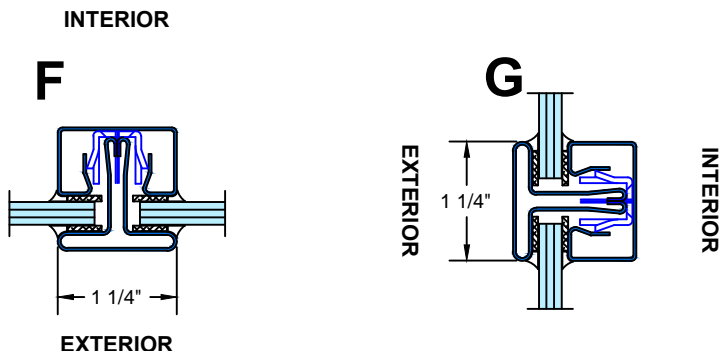

3/4" FIRE RATED GLASS

1/4" FIRE RATED GLASS

28 Canal Street, Ellenville, NY 12428
Phone (845) 647-1900