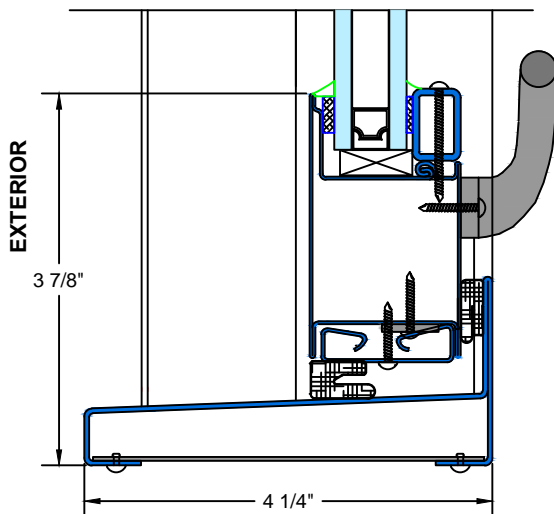

TYPICALSILL

SECTION:

E

3/4" FIRE RATED GLASS