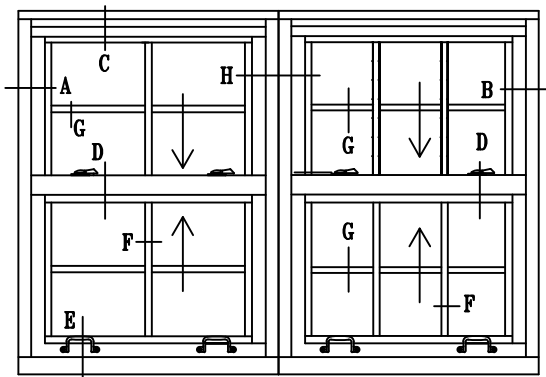

1 1/2 Hour FIRED RATED WHEN GLAZED WITH 3/16" CERAMIC & FIRE RATED GLAZING TAPE

7650 TDH 1/1

7650 TDH 2/2V

7650 TDH 2/2H

7650 TDH 3/3

7650 TDH 4/4

7650 TDH 6/6

WINDOWS WITH A WIDTH OVER 36" WILL RECEIVE 2 HANDLES AND 2 SWEEP LOCKS