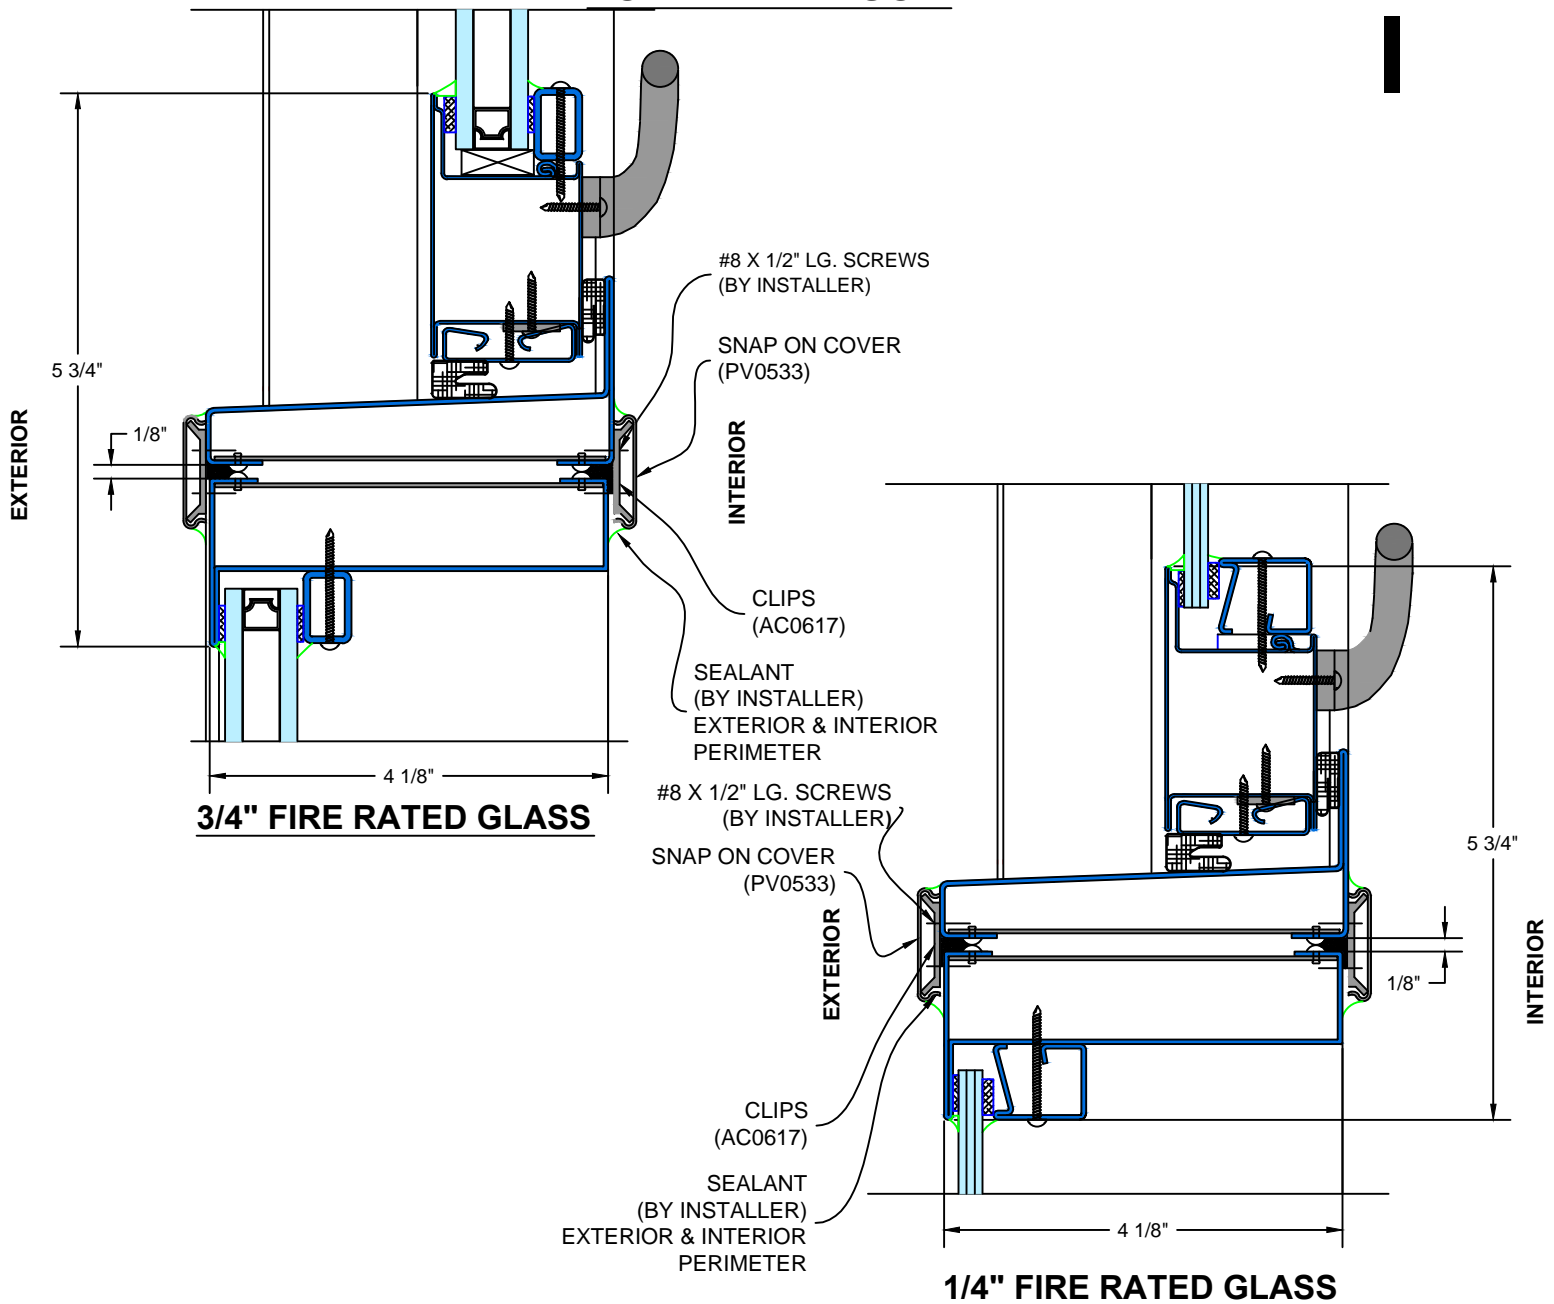

FIRE

7650 TDH_{SERIES}

Typical Details

Scale: Half Scale

UL Approved and Certified

PAGE 6 OF 8

SELF-CLOSING DOUBLE HUNG

3/4 Hour FIRE RATED WHEN GLAZED WITH 1/4" WIRE GLASS

1 1/2 Hour FIRED RATED WHEN GLAZED WITH 3/16" CERAMIC &
FIRE RATED GLAZING TAPE

TYPICAL STACKING MULLION WITH LOWER TRANSOM

SECTION: **I**