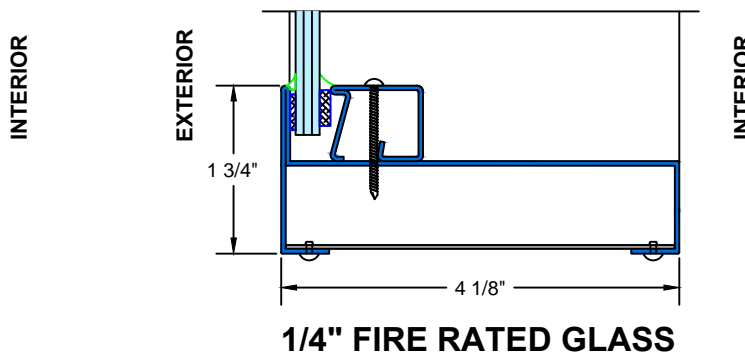

FIRE

7650 TDH_{SERIES}

Typical Details

Scale: Half Scale

UL Approved and Certified

PAGE 8 OF 8

SELF-CLOSING DOUBLE HUNG

3/4 Hour FIRE RATED WHEN GLAZED WITH 1/4" WIRE GLASS

1 1/2 Hour FIRE RATED WHEN GLAZED WITH 3/16" CERAMIC &

FIRE RATED GLAZING TAPE

SECTION:

K & L

TYPICAL TRANSOM HEAD & SILL

TYPICAL TRANSOM JAMB

SECTION:

M & N