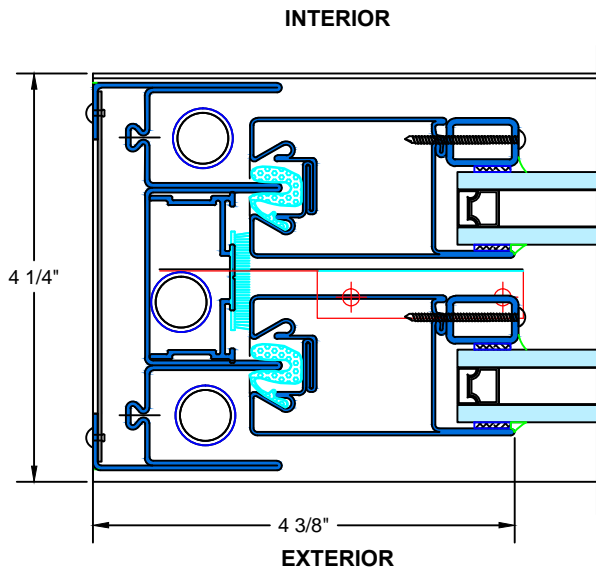

FIRE

7650 TDH_{SERIES}

Typical Details

Scale: Half Scale

UL Approved and Certified

PAGE 2 OF 8

SELF-CLOSING DOUBLE HUNG

3/4 Hour FIRE RATED WHEN GLAZED WITH 1/4" WIRE GLASS

1 1/2 Hour FIRE RATED WHEN GLAZED WITH 3/16" CERAMIC &
FIRE RATED GLAZING TAPE

SECTION:

A&B

TYPICAL JAMB

3/4" FIRE RATED GLASS