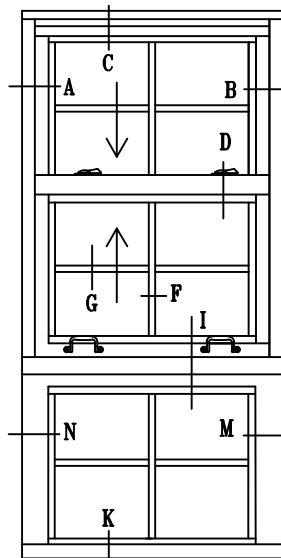

WINDOWS WITH A WIDTH OF 24"-36" WILL RECEIVE 2 HANDLES AND 1 SWEEP LOCK

7650 TDH 4/4
- LT - 4

7650 TDH 4/4
- UT - 4

28 Canal Street, Ellenville, NY 12428
Phone (845) 647-1900

FIRE

7650 TDH_{SERIES}

Typical Details