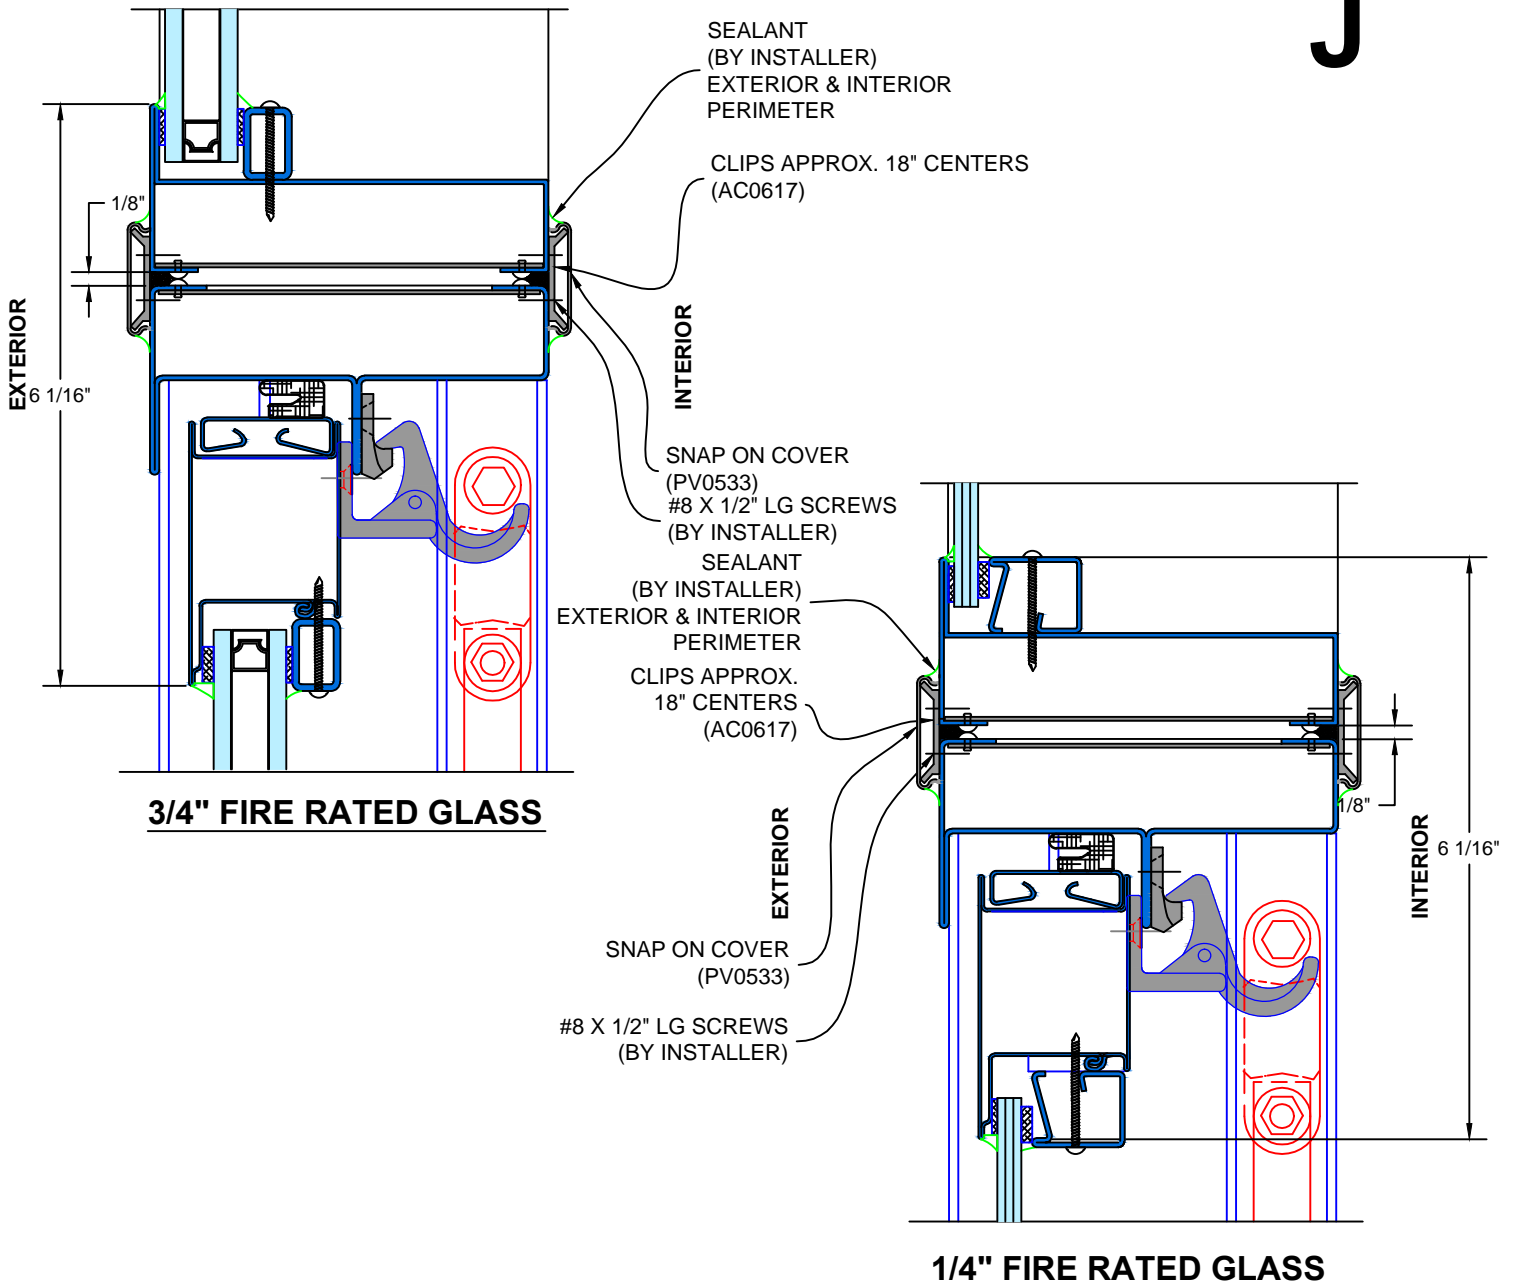

SELF-CLOSING DOUBLE HUNG

3/4 Hour FIRE RATED WHEN GLAZED WITH 1/4" WIRE GLASS

1 1/2 Hour FIRE RATED WHEN GLAZED WITH 3/16" CERAMIC &
FIRE RATED GLAZING TAPE

TYPICAL STACKING MULLION WITH UPPER TRANSOM

SECTION: J