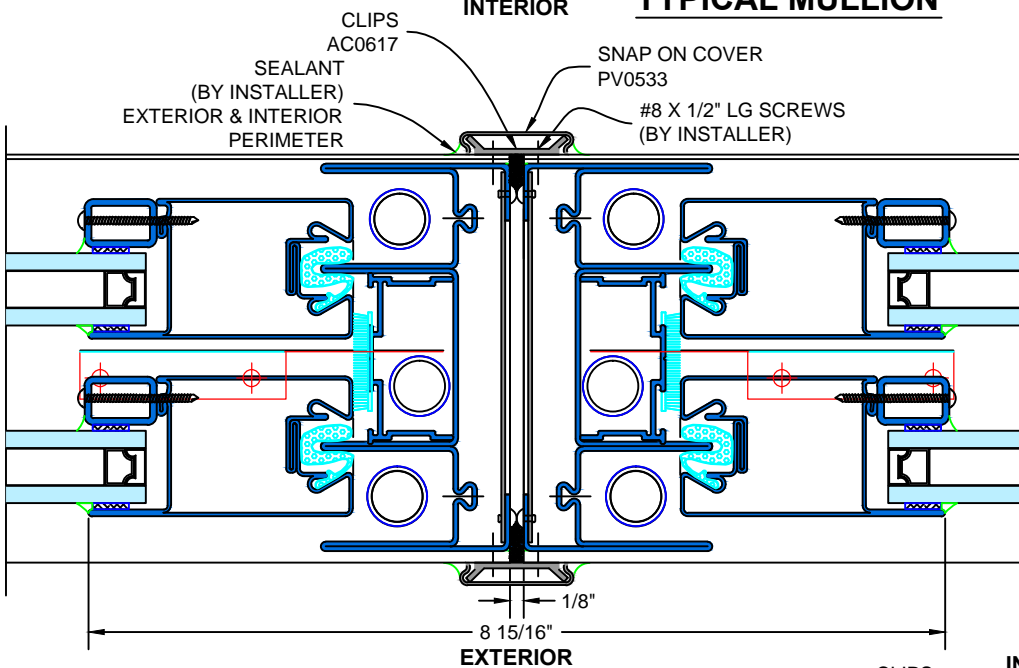

FIRE

7650 TDH_{SERIES}

Typical Details

Scale: Half Scale

UL Approved and Certified

PAGE 5 OF 8

SELF-CLOSING DOUBLE HUNG

3/4 Hour FIRE RATED WHEN GLAZED WITH 1/4" WIRE GLASS

1 1/2 Hour FIRED RATED WHEN GLAZED WITH 3/16" CERAMIC &

FIRE RATED GLAZING TAPE

TYPICAL MULLION

SECTION:

H

3/4" FIRE RATED GLASS