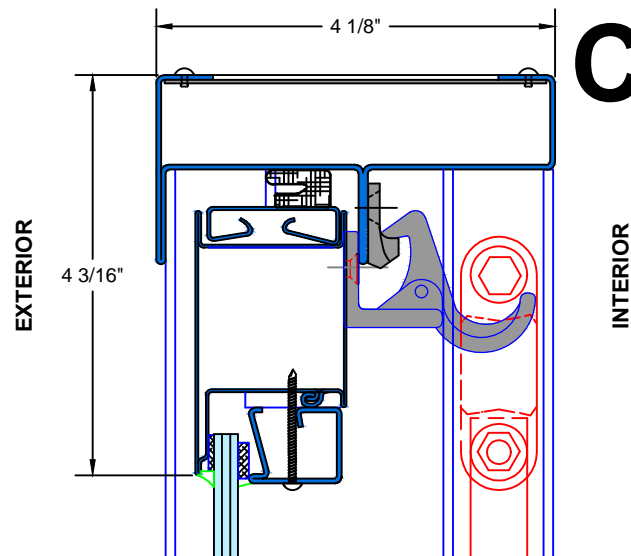

1/4" FIRE RATED GLASS