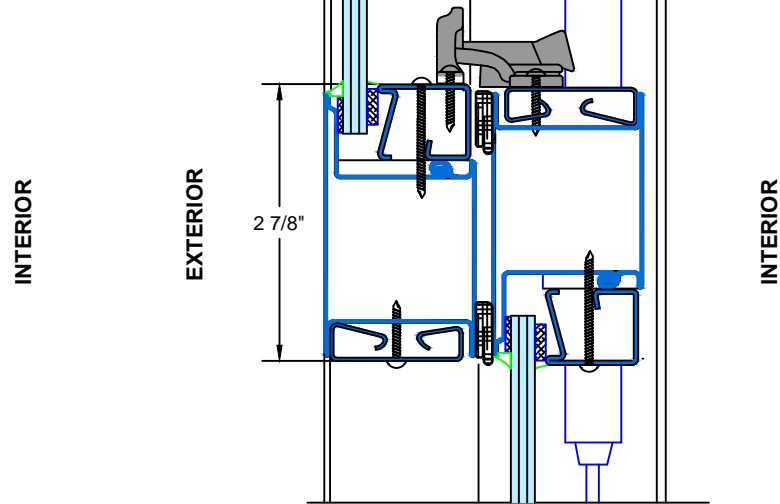

SELF-CLOSING DOUBLE HUNG

3/4 Hour FIRE RATED WHEN GLAZED WITH 1/4" WIRE GLASS

1 1/2 Hour FIRE RATED WHEN GLAZED WITH 3/16" CERAMIC &
FIRE RATED GLAZING TAPE

SECTION:

D

TYPICAL MEETING RAIL

3/4" FIRE RATED GLASS