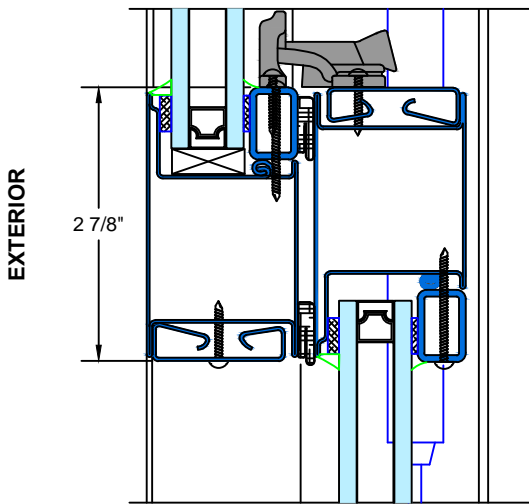

SELF-CLOSING DOUBLE HUNG

3/4 Hour FIRE RATED WHEN GLAZED WITH 1/4" WIRE GLASS

1 1/2 Hour FIRE RATED WHEN GLAZED WITH 3/16" CERAMIC &
FIRE RATED GLAZING TAPE

SECTION:

D

TYPICAL MEETING RAIL

3/4" FIRE RATED GLASS