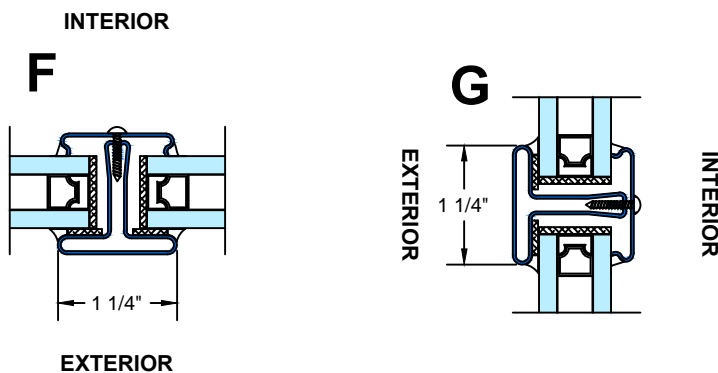

FIRE

7650 TDH_{SERIES}

Typical Details

Scale: Half Scale

UL Approved and Certified

PAGE 4 OF 8

SELF-CLOSING DOUBLE HUNG

3/4 Hour FIRE RATED WHEN GLAZED WITH 1/4" WIRE GLASS

1 1/2 Hour FIRED RATED WHEN GLAZED WITH 3/16" CERAMIC &

FIRE RATED GLAZING TAPE

TYPICAL MUNTIN

SECTION:

F&G