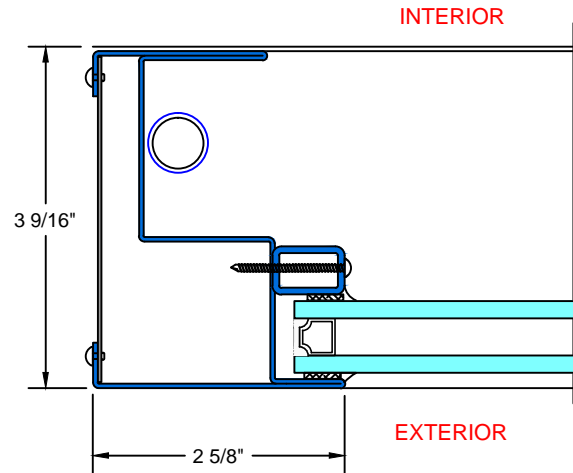

## GLAZING OPTIONS

# 7650 TSH<sub>SERIES</sub>

Scale: 1:2

UL APPROVED AND CERTIFIED  
SELF-CLOSING SINGLE HUNG

PAGE 7 OF 7

3/4 HOUR FIRE RATED WHEN GLAZED WITH 1/4" WIRE GLASS  
1 1/2 HOUR FIRE RATED WHEN GLAZED WITH 3/16" CERAMIC & FIRE RATED GLAZING TAPE

**1** TYPICAL FIXED JAMB  
W/ 1/4" GLASS

**2** TYPICAL FIXED JAMB  
W/ 3/4" GLASS

28 Canal Street, Ellenville, NY 12428  
Phone (845) 647-1900