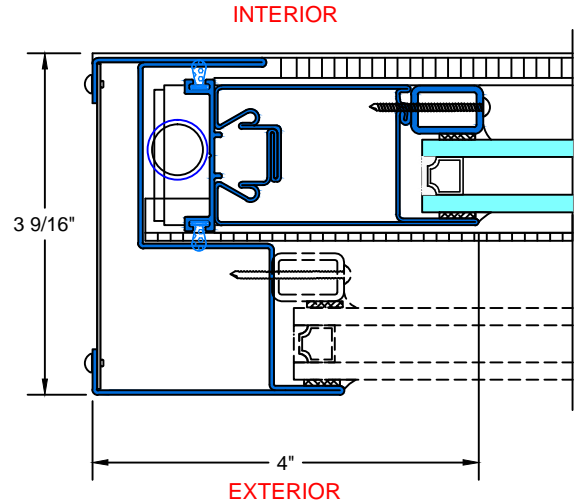

**A&B** TYPICAL  
FIXED JAMB

**C&D** TYPICAL  
OPERABLE JAMB

**E** TYPICAL  
HEAD

**F** TYPICAL  
MEETING RAIL

28 Canal Street, Ellenville, NY 12428  
Phone (845) 647-1900