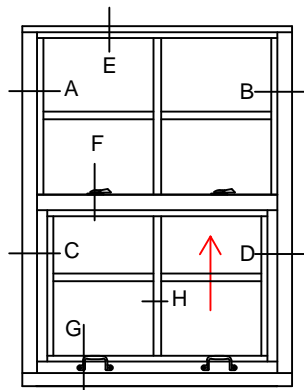

7650 TSH 1/1

7650 TSH 4/4

7650 TSH 4/4

7650 TSH 4/4

7650 TSH 1/1  
-LT- 1

7650 TSH 1/1  
-UT- 1

WINDOWS WITH A WIDTH OVER 24" WILL RECEIVE 2 HANDLES AND 2 SWEEP LOCKS

WINDOWS WITH A WIDTH UP TO 24" WILL RECEIVE 1 HANDLES AND 1 SWEEP LOCK