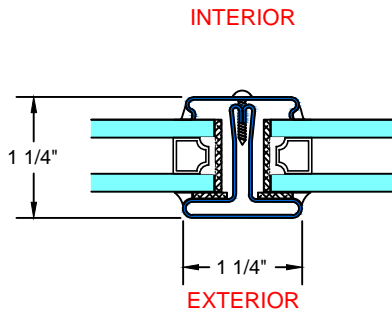

**L** TYPICAL JOINING MULLION

**M** TYPICAL VERTICAL MUNTIN

**N** TYPICAL HORIZONTAL MUNTIN

28 Canal Street, Ellenville, NY 12428  
Phone (845) 647-1900