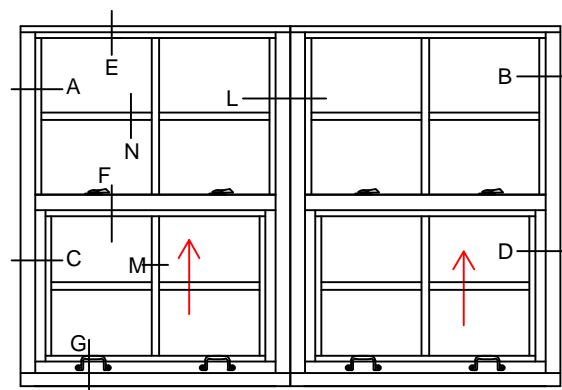

## TYPICAL INTERIOR ELEVATIONS

7650 TSH 1/1

7650 TSH 4/4

7650 TSH 4/4

7650 TSH 4/4

7650 TSH 1/1  
-LT- 1

7650 TSH 1/1  
-UT- 1

WINDOWS WITH A WIDTH OVER 24" WILL RECEIVE 2 HANDLES AND 2 SWEEP LOCKS

WINDOWS WITH A WIDTH UP TO 24" WILL RECEIVE 1 HANDLES AND 1 SWEEP LOCK