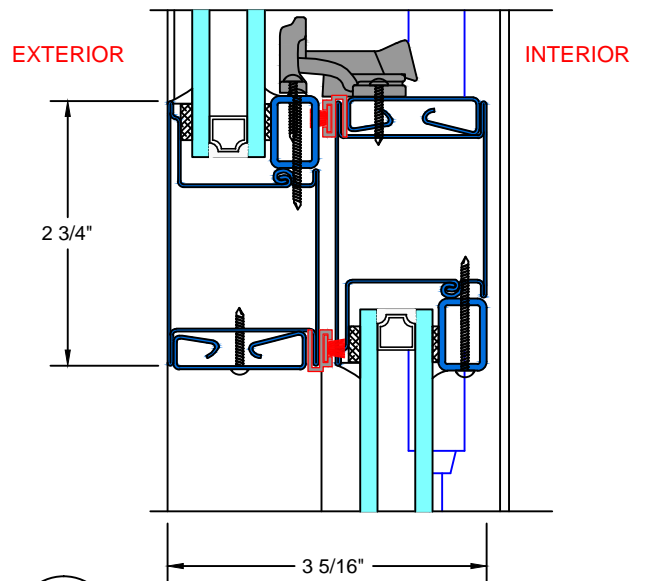

**A&B** TYPICAL  
FIXED JAMB

**C&D** TYPICAL  
OPERABLE JAMB

**E** TYPICAL  
HEAD

**F** TYPICAL  
MEETING RAIL

28 Canal Street, Ellenville, NY 12428  
Phone (845) 647-1900