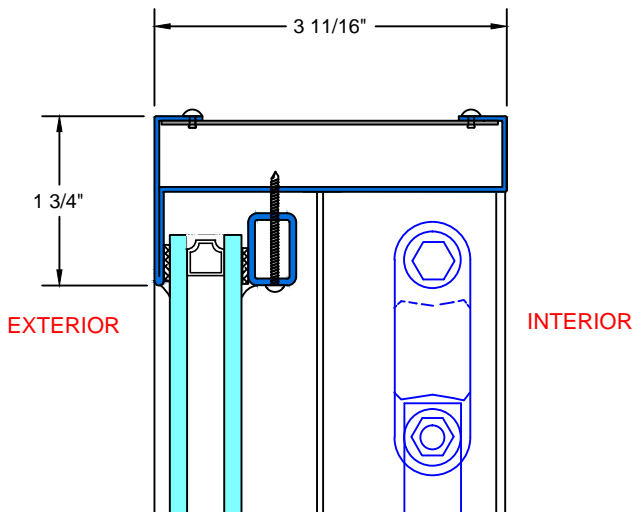

## TYPICAL DETAILS

Scale: 1:2

**A&B** TYPICAL  
FIXED JAMB

**C&D** TYPICAL  
OPERABLE JAMB

**E** TYPICAL  
HEAD

**F** TYPICAL  
MEETING RAIL

28 Canal Street, Ellenville, NY 12428  
Phone (845) 647-1900