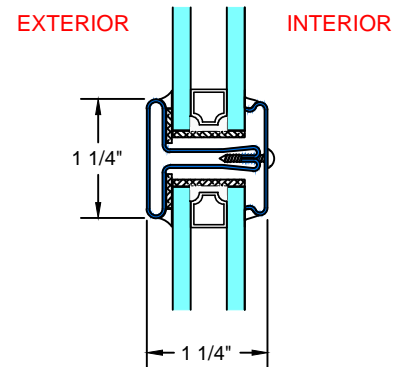

## TYPICAL DETAILS

Scale: 1:2

**L** TYPICAL JOINING MULLION

**M** TYPICAL VERTICAL MUNTIN

**N** TYPICAL HORIZONTAL MUNTIN

28 Canal Street, Ellenville, NY 12428  
Phone (845) 647-1900