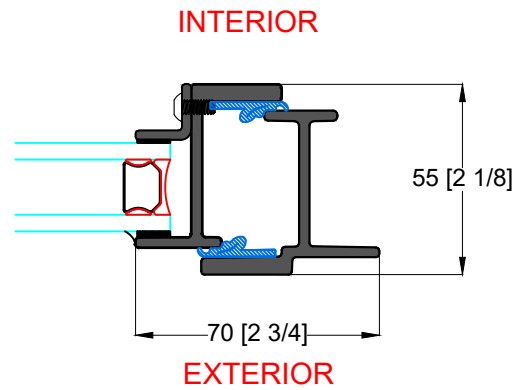

FIRE RATING: 45 MINUTES

FIRE-RATED OPERABLE CASEMENT WINDOW

 UL CLASSIFIED & LABELED

INSWING CASEMENT WINDOW

1 TYPICAL JAMB
INTERIOR FLANGE

2 TYPICAL JAMB
EXTERIOR FLANGE

3 TYPICAL FIXED
JAMB FLANGE

FIRE RATING: 45 MINUTES