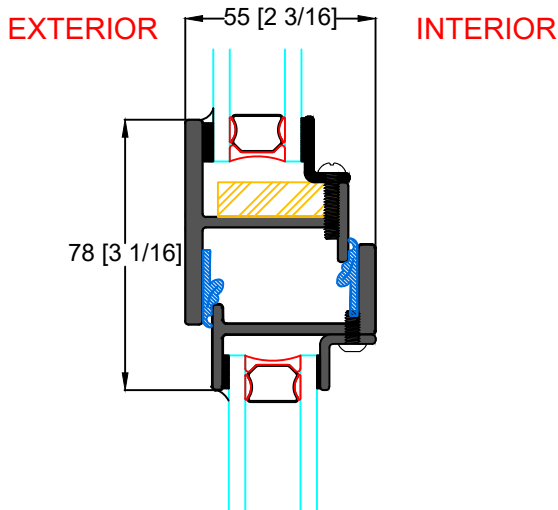

FIRE RATING: 45 MINUTES

FIRE-RATED OPERABLE CASEMENT WINDOW

UL CLASSIFIED & LABELED

INSWING CASEMENT WINDOW

M TYPICAL HEAD W/ TRANSOM

N TYPICAL JAMB W/ SIDELITE

P TYPICAL MULLION

R TYPICAL STACKING MULLION