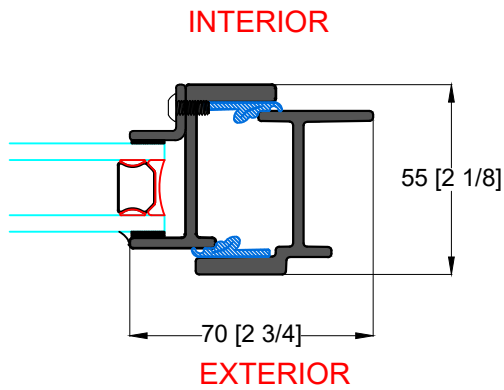

FIRE RATING: 45 MINUTES

FIRE-RATED OPERABLE CASEMENT WINDOW

 UL CLASSIFIED & LABELED

INSWING CASEMENT WINDOW

1 TYPICAL JAMB
INTERIOR FLANGE

2 TYPICAL JAMB
EXTERIOR FLANGE

3 TYPICAL FIXED
JAMB FLANGE

FIRE RATING: 45 MINUTES