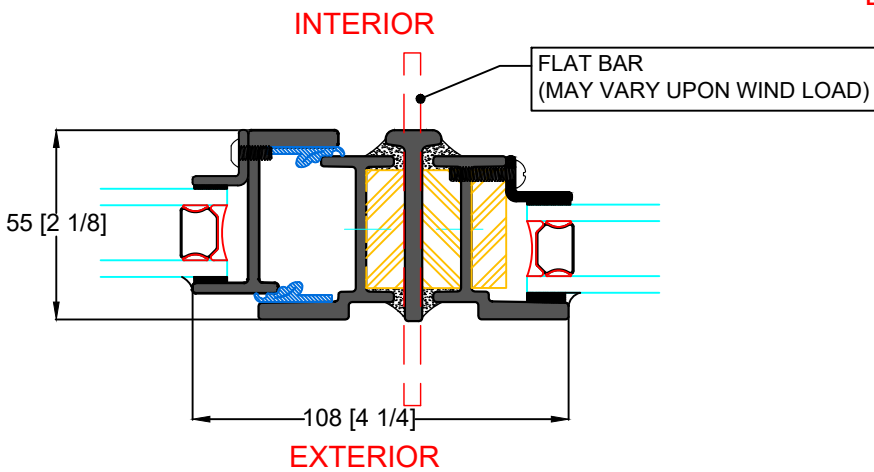

FIRE RATING: 45 MINUTES

FIRE-RATED OPERABLE CASEMENT WINDOW

UL CLASSIFIED & LABELED

INSWING CASEMENT WINDOW

M TYPICAL HEAD W/ TRANSOM

N TYPICAL JAMB W/ SIDELITE

P TYPICAL MULLION

R TYPICAL STACKING MULLION