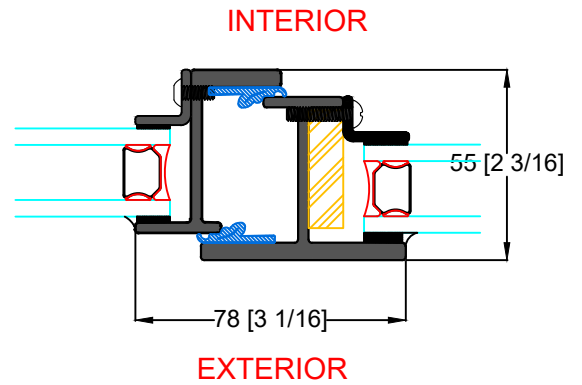

FIRE RATING: 45 MINUTES

FIRE-RATED OPERABLE CASEMENT WINDOW

UL CLASSIFIED & LABELED

INSWING CASEMENT WINDOW

M TYPICAL HEAD W/ TRANSOM

N TYPICAL JAMB W/ SIDELITE

P TYPICAL MULLION

R TYPICAL STACKING MULLION