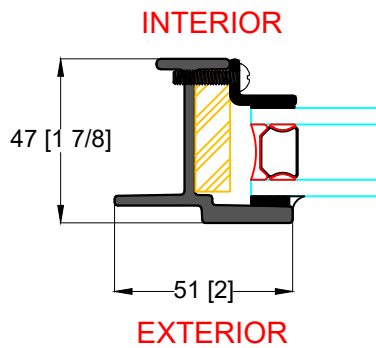

FIRE RATING: 45 MINUTES

FIRE-RATED OPERABLE CASEMENT WINDOW

 UL CLASSIFIED & LABELED

INSWING CASEMENT WINDOW

1 TYPICAL JAMB
INTERIOR FLANGE

2 TYPICAL JAMB
EXTERIOR FLANGE

3 TYPICAL FIXED
JAMB FLANGE

FIRE RATING: 45 MINUTES