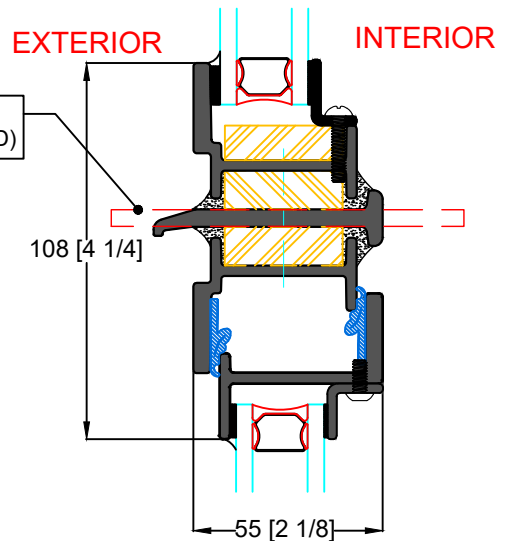

FIRE RATING: 45 MINUTES

FIRE-RATED OPERABLE CASEMENT WINDOW

UL CLASSIFIED & LABELED

INSWING CASEMENT WINDOW

M TYPICAL HEAD W/ TRANSOM

N TYPICAL JAMB W/ SIDELITE

P TYPICAL MULLION

R TYPICAL STACKING MULLION