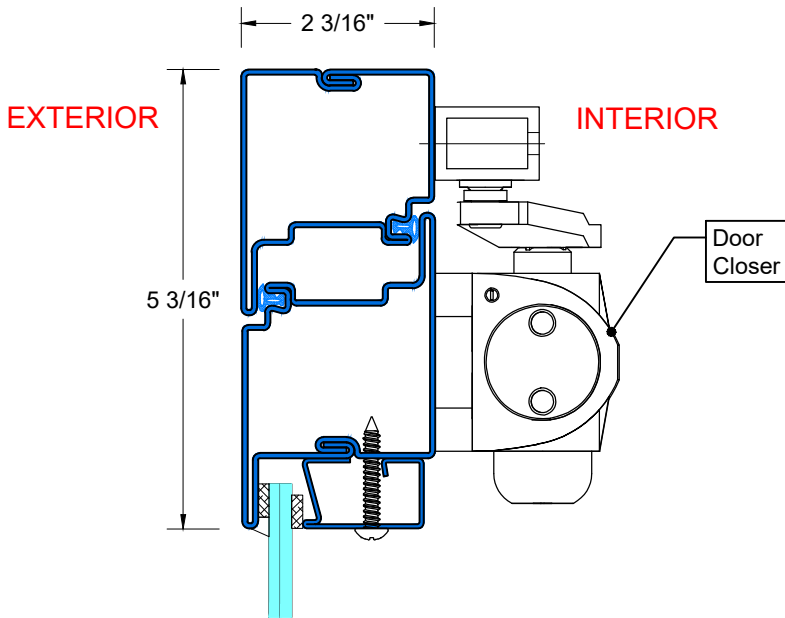

FIRE RATING: 45/60/90 MINUTES

FIRE-RATED SELF-CLOSING SWINGING DOOR

UL CLASSIFIED & LABELED

INSWING DOOR

E TYPICAL HEAD W/ DOOR CLOSURE