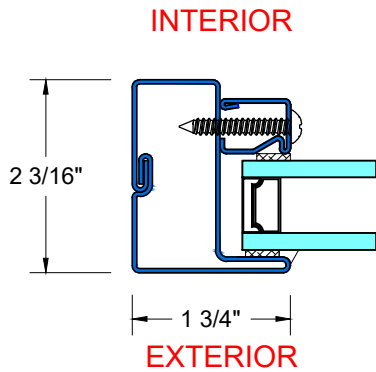

3 — **1" FIRE RATED GLASS**