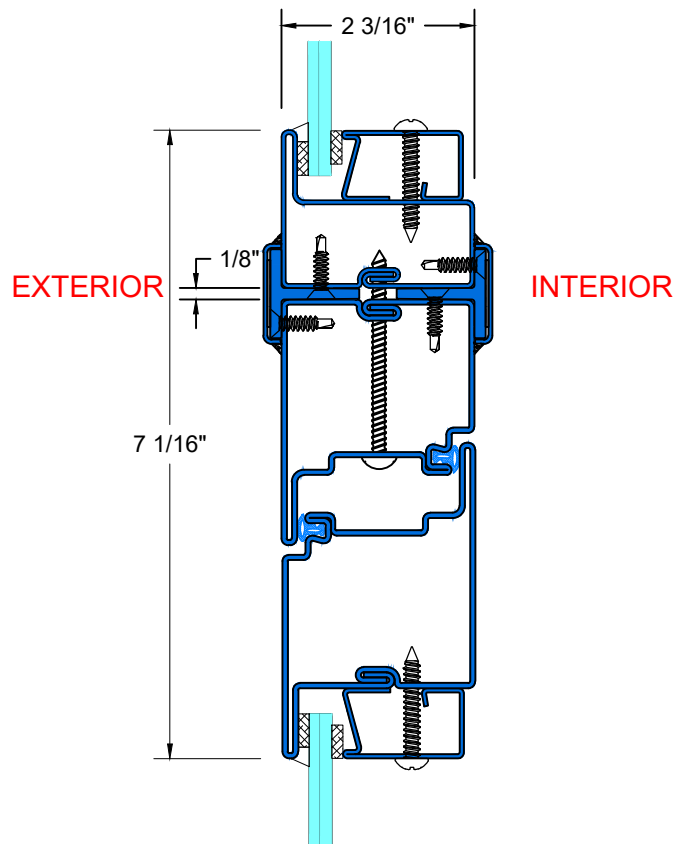

FIRE RATING: 45/60/90 MINUTES

FIRE-RATED SELF-CLOSING SWINGING DOOR

UL CLASSIFIED & LABELED

INSWING DOOR

K TYPICAL JOINING SIDELITE/DOOR

L TYPICAL STACKING TRANSOM/DOOR

INSWING DOOR

1 — **1/4" FIRE RATED GLASS**

2 — **3/4" FIRE RATED GLASS**

3 — **1" FIRE RATED GLASS**