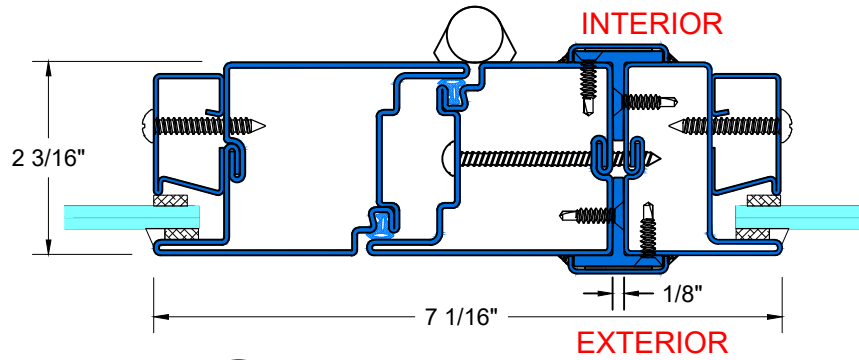

FIRE RATING: 45/60/90 MINUTES

FIRE-RATED SELF-CLOSING SWINGING DOOR

UL CLASSIFIED & LABELED

INSWING DOOR

E TYPICAL HEAD W/ DOOR CLOSURE

F TYPICAL KICKPLATE

G&H TYPICAL FIXED JAMB

I&J TYPICAL FIXED HEAD & SILL

FIRE RATING: 45/60/90 MINUTES

FIRE-RATED SELF-CLOSING SWINGING DOOR

UL CLASSIFIED & LABELED

INSWING DOOR

K TYPICAL JOINING SIDELITE/DOOR

L TYPICAL STACKING TRANSOM/DOOR

INSWING DOOR

1 — **1/4" FIRE RATED GLASS**

2 — **3/4" FIRE RATED GLASS**

3 — **1" FIRE RATED GLASS**