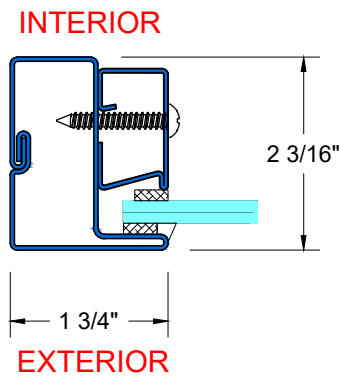

G&H TYPICAL FIXED JAMB