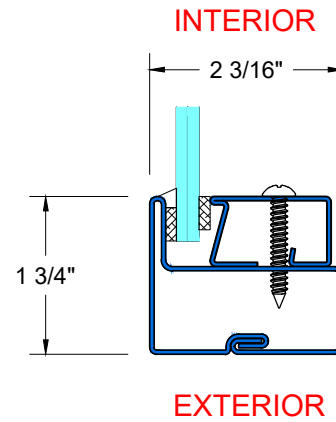

I&J TYPICAL FIXED HEAD & SILL