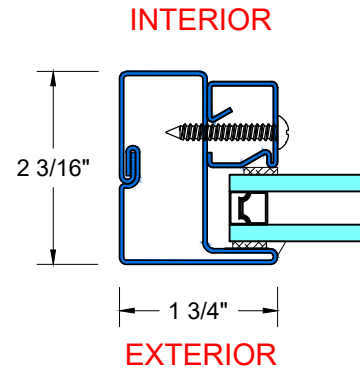

FIRE RATING: 45/60/90 MINUTES

FIRE-RATED SELF-CLOSING SWINGING DOOR

UL CLASSIFIED & LABELED

INSWING DOOR

K TYPICAL JOINING SIDELITE/DOOR

L TYPICAL STACKING TRANSOM/DOOR

INSWING DOOR

1 — **1/4" FIRE RATED GLASS**