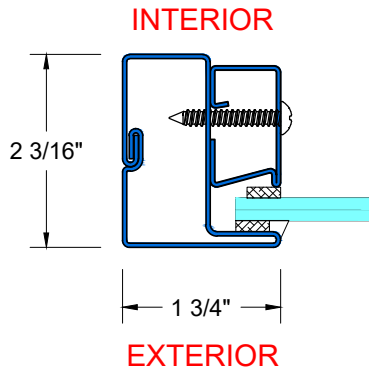

FIRE RATING: 45/60/90 MINUTES

FIRE-RATED SELF-CLOSING SWINGING DOOR

UL CLASSIFIED & LABELED

INSWING DOOR

K TYPICAL JOINING SIDELITE/DOOR

L TYPICAL STACKING TRANSOM/DOOR

INSWING DOOR

1 — **1/4" FIRE RATED GLASS**

2 — **3/4" FIRE RATED GLASS**

3 — **1" FIRE RATED GLASS**