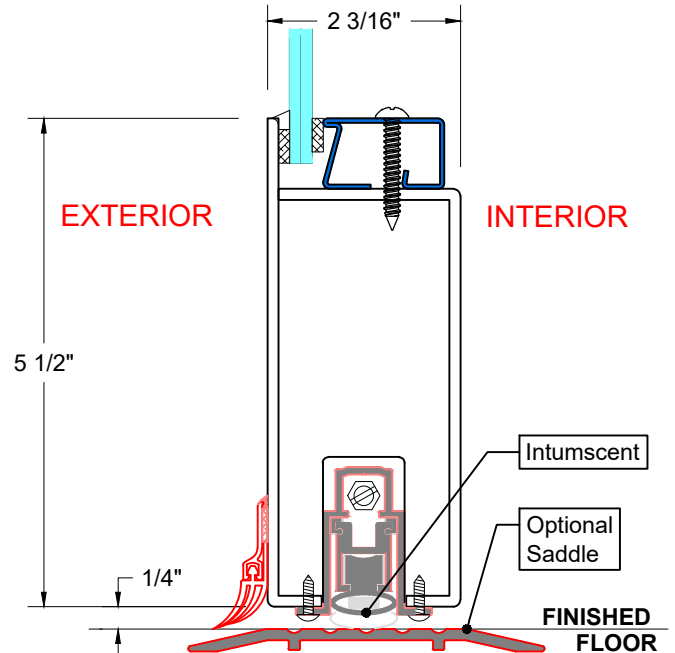

F TYPICAL KICKPLATE