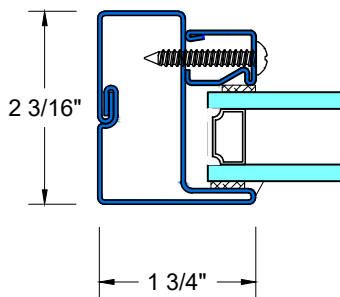

OUTSWING DOOR

**K** TYPICAL JOINING SIDELITE/DOOR

**L** TYPICAL STACKING TRANSOM/DOOR

UL CLASSIFIED & LABELED

OUTSWING DOOR

INTERIOR

EXTERIOR

**1** — **1/4" FIRE RATED GLASS**

INTERIOR

EXTERIOR

**2** — **3/4" FIRE RATED GLASS**

INTERIOR

EXTERIOR

**3** — **1" FIRE RATED GLASS**