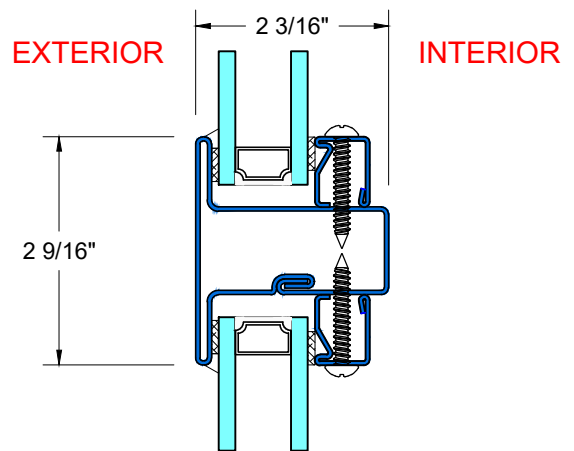

FIRE RATING: 45/60/90 MINUTES

FIRE-RATED SELF-CLOSING SWINGING DOOR

OUTSWING DOOR

**A** TYPICAL LOCKING JAMB

**B** TYPICAL HINGED JAMB

**C** TYPICAL MUNTIN

**D** TYPICAL MUNTIN

UL CLASSIFIED & LABELED

OUTSWING DOOR

**E** TYPICAL HEAD W/ DOOR CLOSURE

**F** TYPICAL KICKPLATE

**G&H** TYPICAL FIXED JAMB

**I&J** TYPICAL FIXED HEAD & SILL

**FIRE RATING: 45/60/90 MINUTES**

**FIRE-RATED SELF-CLOSING SWINGING DOOR**

INTERIOR

EXTERIOR

**2** — **3/4" FIRE RATED GLASS**

INTERIOR

EXTERIOR

**3** — **1" FIRE RATED GLASS**