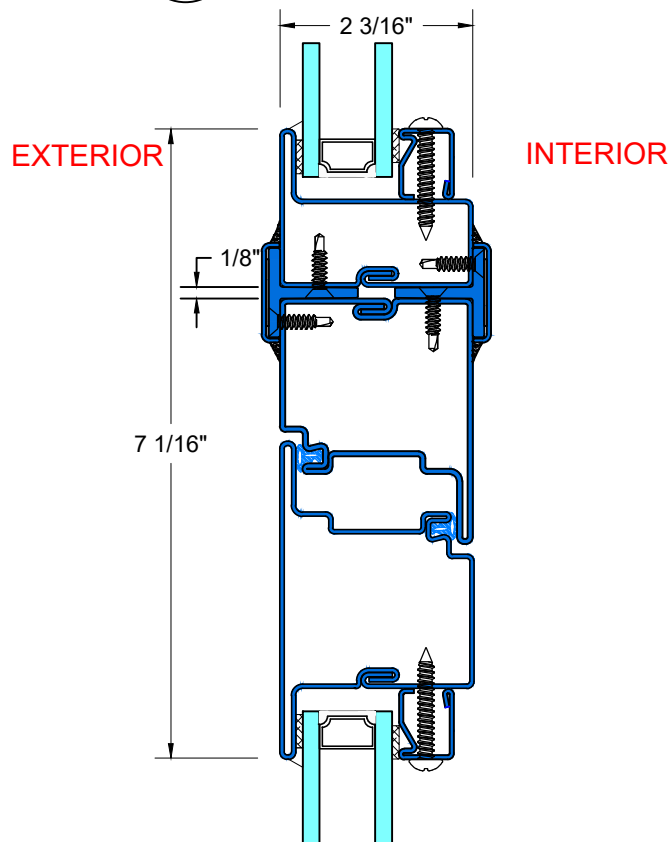

OUTSWING DOOR

**K** TYPICAL JOINING SIDELITE/DOOR

**L** TYPICAL STACKING TRANSOM/DOOR

UL CLASSIFIED & LABELED

OUTSWING DOOR

INTERIOR

EXTERIOR

**1** — **1/4" FIRE RATED GLASS**

INTERIOR

EXTERIOR

**2** — **3/4" FIRE RATED GLASS**

INTERIOR

EXTERIOR

**3** — **1" FIRE RATED GLASS**