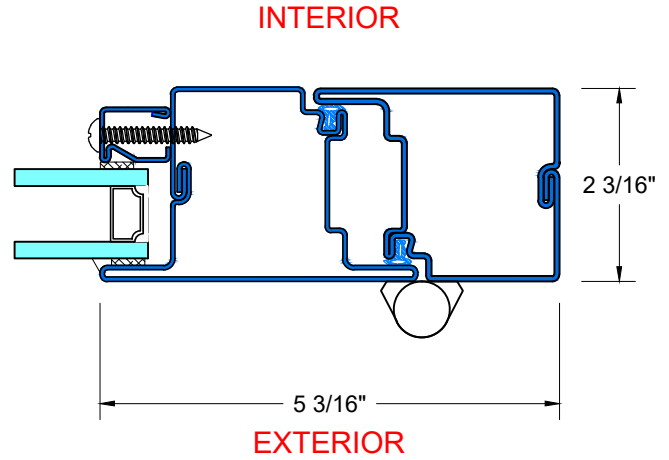

FIRE RATING: 45/60/90 MINUTES

FIRE-RATED SELF-CLOSING SWINGING DOOR

OUTSWING DOOR

**A** TYPICAL LOCKING JAMB

**B** TYPICAL HINGED JAMB

**C** TYPICAL MUNTIN

**D** TYPICAL MUNTIN

UL CLASSIFIED & LABELED