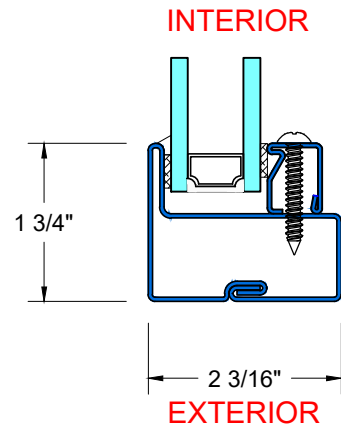

I&J TYPICAL FIXED HEAD & SILL