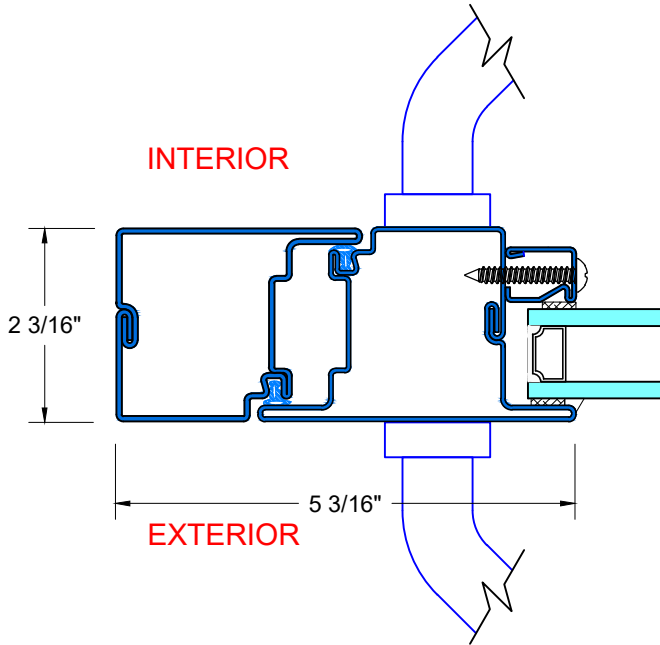

FIRE RATING: 45/60/90 MINUTES

FIRE-RATED SELF-CLOSING SWINGING DOOR

OUTSWING DOOR

**A** TYPICAL LOCKING JAMB

**B** TYPICAL HINGED JAMB

**C** TYPICAL MUNTIN

**D** TYPICAL MUNTIN

UL CLASSIFIED & LABELED

INTERIOR

EXTERIOR

**2** — **3/4" FIRE RATED GLASS**

INTERIOR

EXTERIOR

**3** — **1" FIRE RATED GLASS**