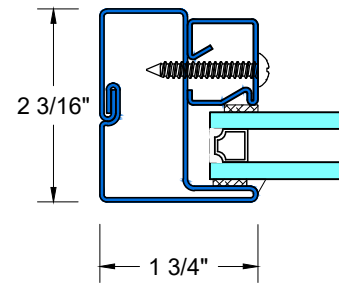

EXTERIOR

2 — **3/4" FIRE RATED GLASS**

INTERIOR