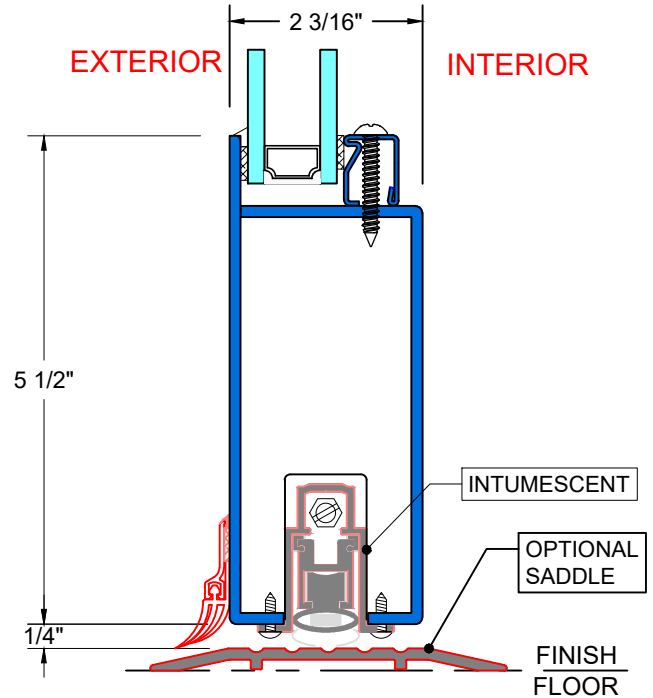

FIRE RATING: 45/60/90 MINUTES

FIRE-RATED SELF-CLOSING SWINGING DOOR

OUTSWING DOOR

**A** TYPICAL LOCKING JAMB

**B** TYPICAL HINGED JAMB

**C** TYPICAL MUNTIN

**D** TYPICAL MUNTIN

UL CLASSIFIED & LABELED

OUTSWING DOOR

**E** TYPICAL HEAD W/ DOOR CLOSURE

**F** TYPICAL KICKPLATE

**G&H** TYPICAL FIXED JAMB

**I&J** TYPICAL FIXED HEAD & SILL

**FIRE RATING: 45/60/90 MINUTES**

**FIRE-RATED SELF-CLOSING SWINGING DOOR**

INTERIOR

EXTERIOR

**2** — **3/4" FIRE RATED GLASS**

INTERIOR

EXTERIOR

**3** — **1" FIRE RATED GLASS**