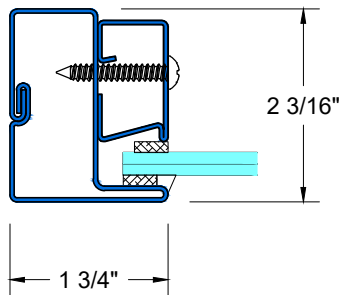

OUTSWING DOOR

**K** TYPICAL JOINING SIDELITE/DOOR

**L** TYPICAL STACKING TRANSOM/DOOR

UL CLASSIFIED & LABELED

OUTSWING DOOR

INTERIOR

EXTERIOR

**1** — **1/4" FIRE RATED GLASS**

INTERIOR

EXTERIOR

**2** — **3/4" FIRE RATED GLASS**

INTERIOR

EXTERIOR

**3** — **1" FIRE RATED GLASS**