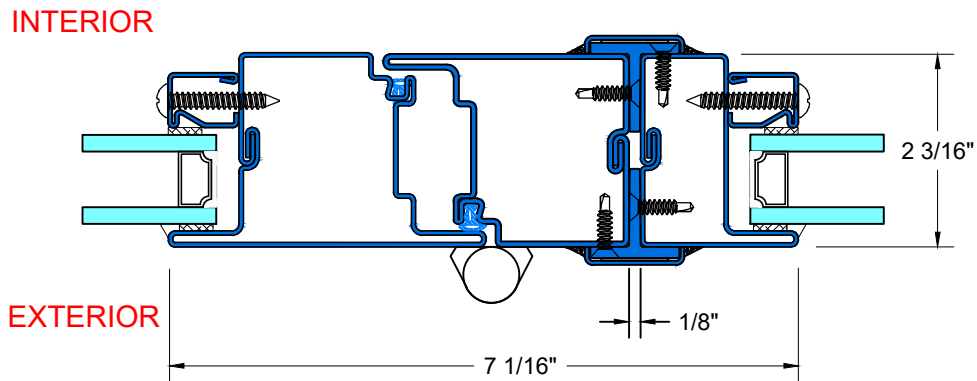

OUTSWING DOOR

**E** TYPICAL HEAD W/ DOOR CLOSURE

**F** TYPICAL KICKPLATE

**G&H** TYPICAL FIXED JAMB

**I&J** TYPICAL FIXED HEAD & SILL

**FIRE RATING: 45/60/90 MINUTES**

**FIRE-RATED SELF-CLOSING SWINGING DOOR**

OUTSWING DOOR

**K** TYPICAL JOINING SIDELITE/DOOR

**L** TYPICAL STACKING TRANSOM/DOOR

UL CLASSIFIED & LABELED

OUTSWING DOOR

INTERIOR

EXTERIOR

**1** — **1/4" FIRE RATED GLASS**