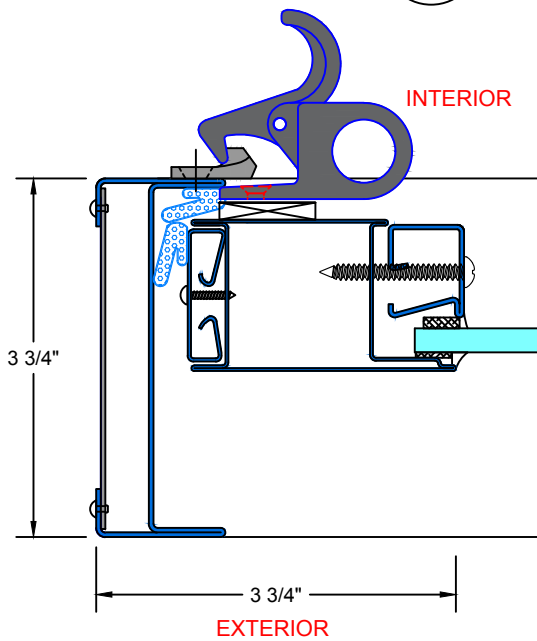

FIRE RATING: 45 MINUTES

FIRE-RATED SELF-CLOSING HORIZONTAL SINGLE SLIDING WINDOW

**P** TYPICAL JOINING MULLION

**1** TYPICAL LEFT JAMB W/ 1/4" GLASS

**2** TYPICAL LEFT JAMB W/ 3/4" GLASS