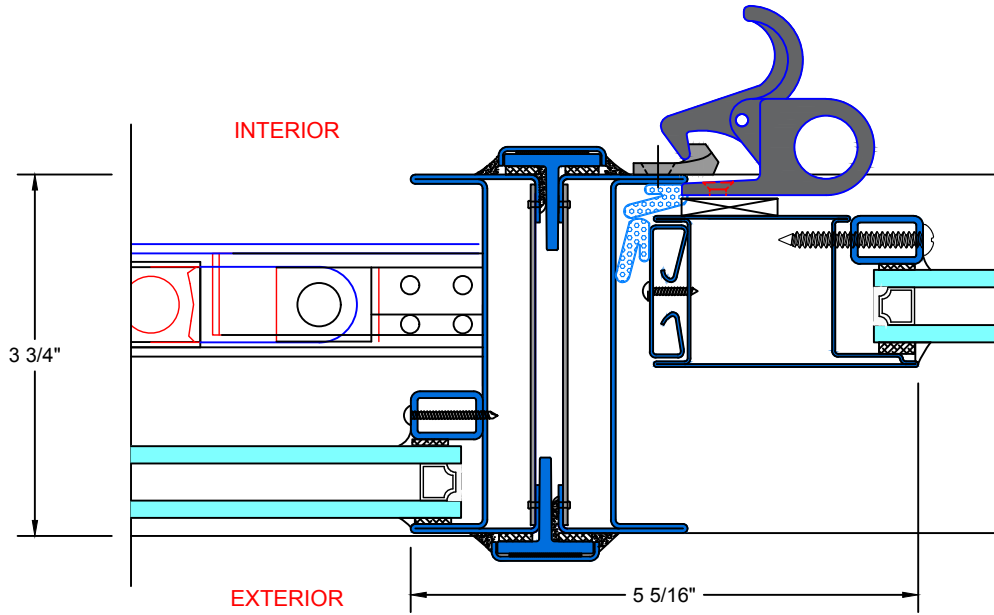

FIRE RATING: 45 MINUTES

FIRE-RATED SELF-CLOSING HORIZONTAL SINGLE SLIDING WINDOW

**P** TYPICAL JOINING MULLION

**1** TYPICAL LEFT JAMB W/ 1/4" GLASS

**2** TYPICAL LEFT JAMB W/ 3/4" GLASS