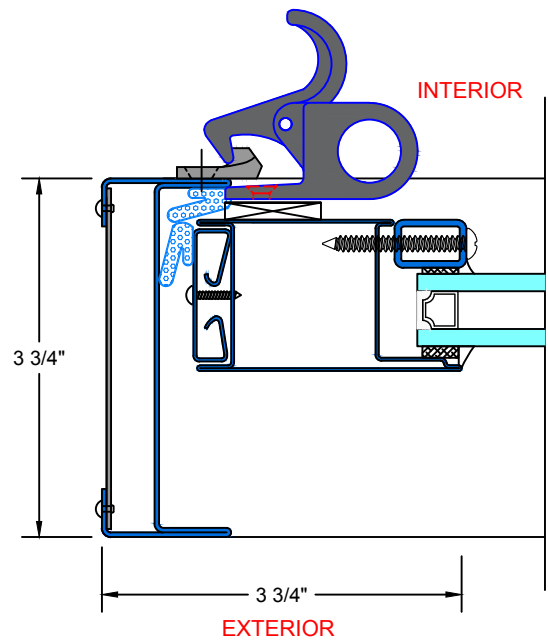

FIRE RATING: 45 MINUTES

FIRE-RATED SELF-CLOSING HORIZONTAL SINGLE SLIDING WINDOW

**P** TYPICAL JOINING MULLION

**1** TYPICAL LEFT JAMB W/ 1/4" GLASS

**2** TYPICAL LEFT JAMB W/ 3/4" GLASS