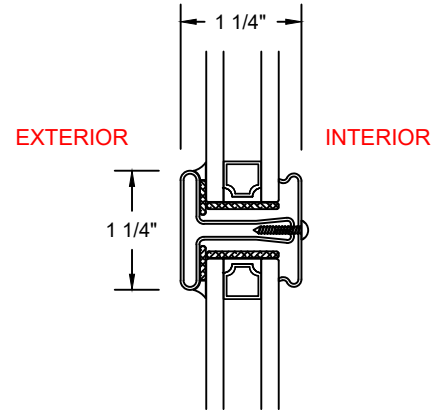

FIRE RATING: 45/60/90 MINUTES

FIRE-RATED SELF-CLOSING DOUBLE-HUNG WINDOW

F TYPICAL VERTICAL MUNTIN