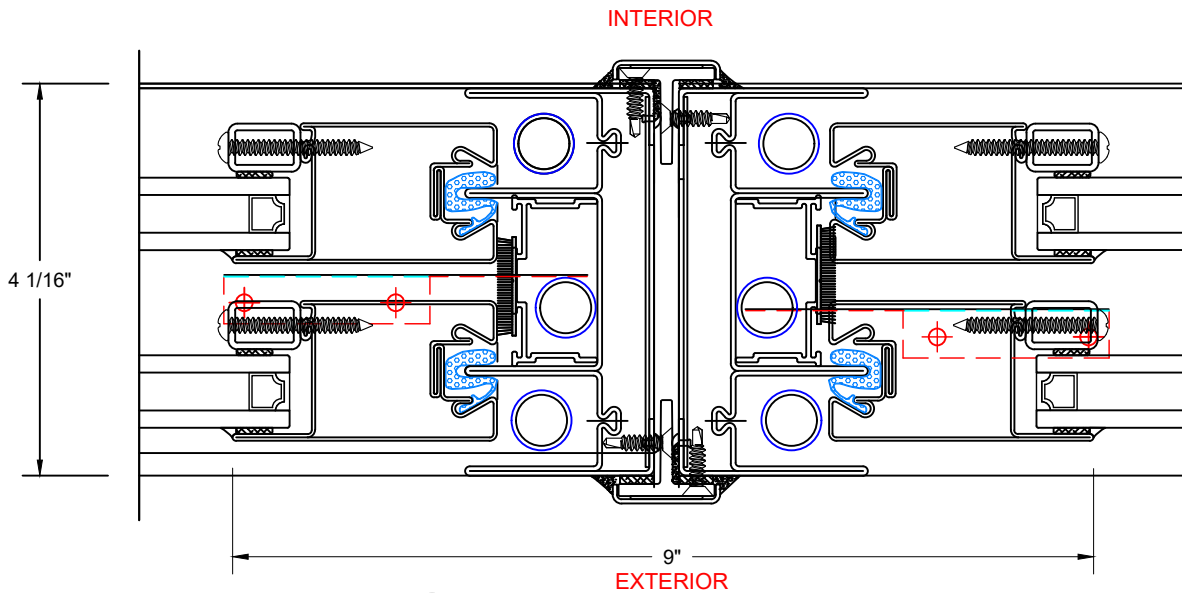

G TYPICAL HORIZONTAL MUNTIN

H TYPICAL MULLION