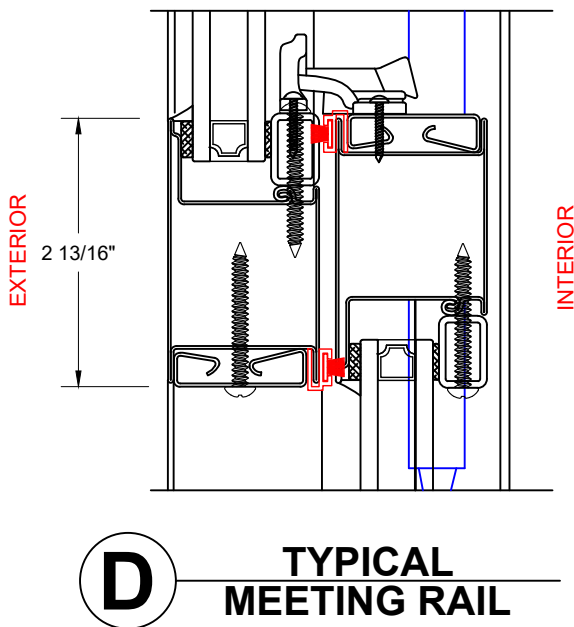

FIRE RATING: 45/60/90 MINUTES

FIRE-RATED SELF-CLOSING DOUBLE-HUNG WINDOW