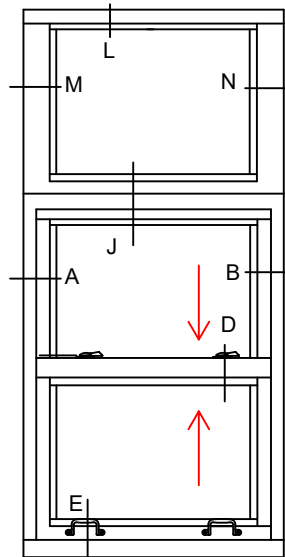

7650 TDH 1/1

7650 TDH 2/2V

7650 TDH 4/4

7650 TDH 4/4

7650 TDH 4/4  
- LT - 4

7650 TDH 4/4  
- UT - 4

WINDOWS WITH A WIDTH OVER 36" WILL RECEIVE  
 2 HANDLES AND 2 SWEEP LOCKS

WINDOWS WITH A WIDTH OF 24"-36" WILL  
 RECEIVE 2 HANDLES AND 1 SWEEP LOCK