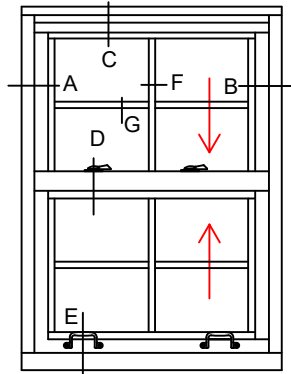

7650 TDH 1/1

7650 TDH 2/2V

7650 TDH 4/4

7650 TDH 4/4

7650 TDH 4/4  
- LT - 4

7650 TDH 4/4  
- UT - 4

WINDOWS WITH A WIDTH OVER 36" WILL RECEIVE  
 2 HANDLES AND 2 SWEEP LOCKS

WINDOWS WITH A WIDTH OF 24"-36" WILL  
 RECEIVE 2 HANDLES AND 1 SWEEP LOCK