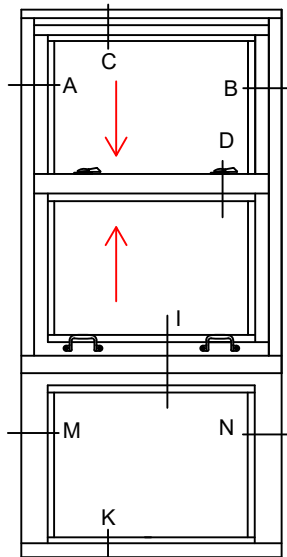

7650 TDH 1/1

7650 TDH 2/2V

7650 TDH 4/4

7650 TDH 4/4

7650 TDH 4/4  
- LT - 4

7650 TDH 4/4  
- UT - 4

WINDOWS WITH A WIDTH OVER 36" WILL RECEIVE  
 2 HANDLES AND 2 SWEEP LOCKS

WINDOWS WITH A WIDTH OF 24"-36" WILL  
 RECEIVE 2 HANDLES AND 1 SWEEP LOCK