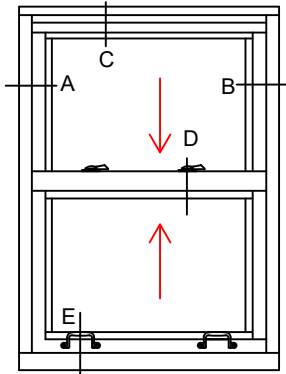

7650 TDH 1/1

7650 TDH 2/2V

7650 TDH 4/4

7650 TDH 4/4

7650 TDH 4/4  
- LT - 4

7650 TDH 4/4  
- UT - 4

WINDOWS WITH A WIDTH OVER 36" WILL RECEIVE  
 2 HANDLES AND 2 SWEEP LOCKS

WINDOWS WITH A WIDTH OF 24"-36" WILL  
 RECEIVE 2 HANDLES AND 1 SWEEP LOCK