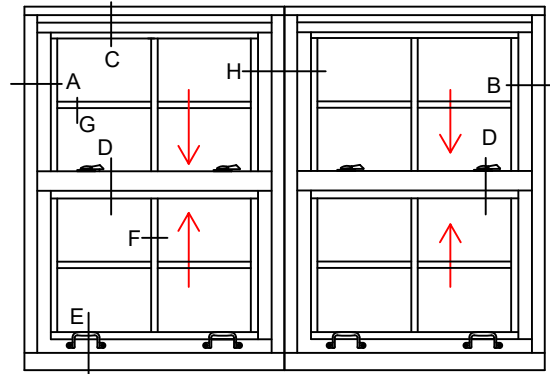

7650 TDH 1/1

7650 TDH 2/2V

7650 TDH 4/4

7650 TDH 4/4

7650 TDH 4/4  
- LT - 4

7650 TDH 4/4  
- UT - 4

WINDOWS WITH A WIDTH OVER 36" WILL RECEIVE  
 2 HANDLES AND 2 SWEEP LOCKS

WINDOWS WITH A WIDTH OF 24"-36" WILL  
 RECEIVE 2 HANDLES AND 1 SWEEP LOCK