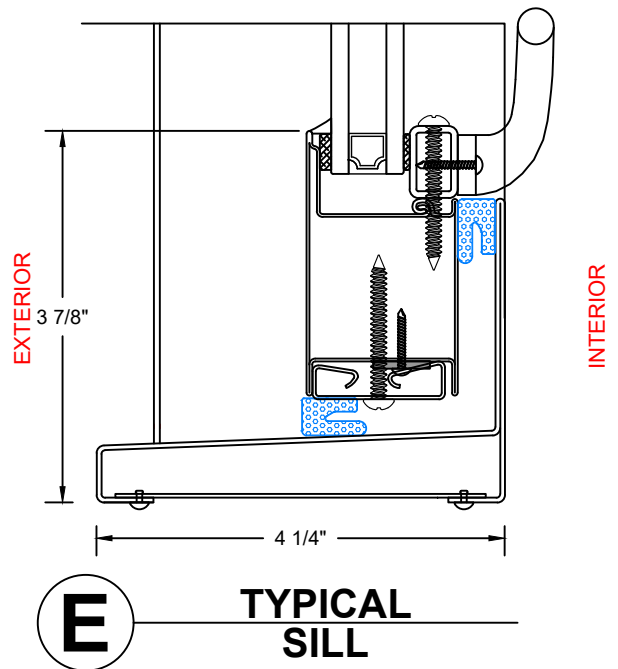

FIRE RATING: 45/60/90 MINUTES

FIRE-RATED SELF-CLOSING DOUBLE-HUNG WINDOW