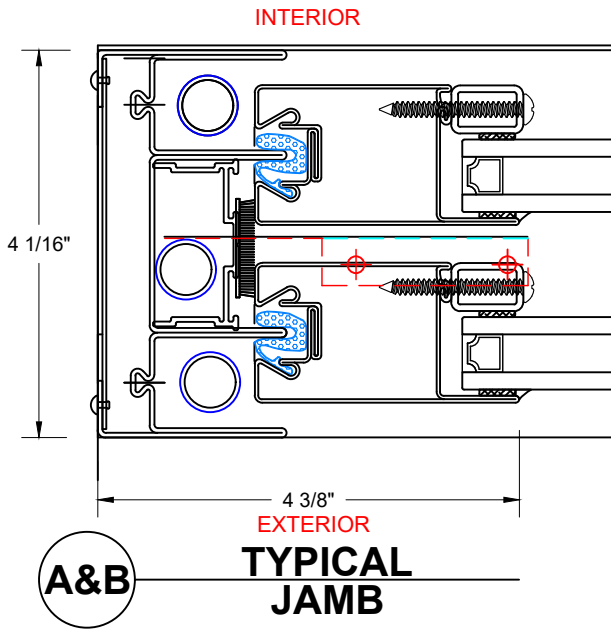

FIRE RATING: 45/60/90 MINUTES

FIRE-RATED SELF-CLOSING DOUBLE-HUNG WINDOW