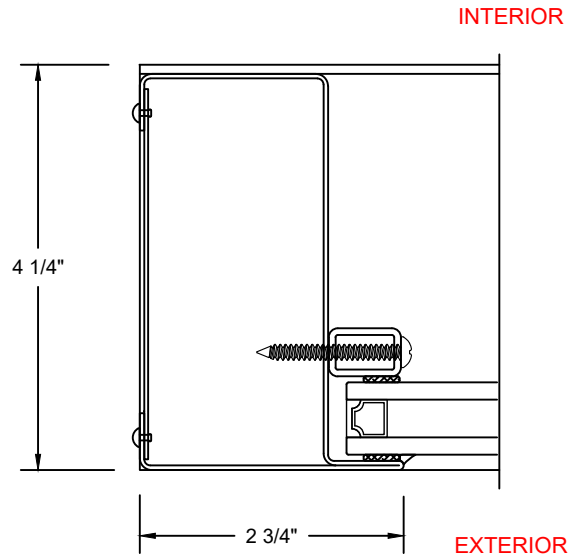

J TYPICAL STACKING MULLION
W/ TRANSOM ABOVE

M&N TYPICAL TRANSOM JAMB