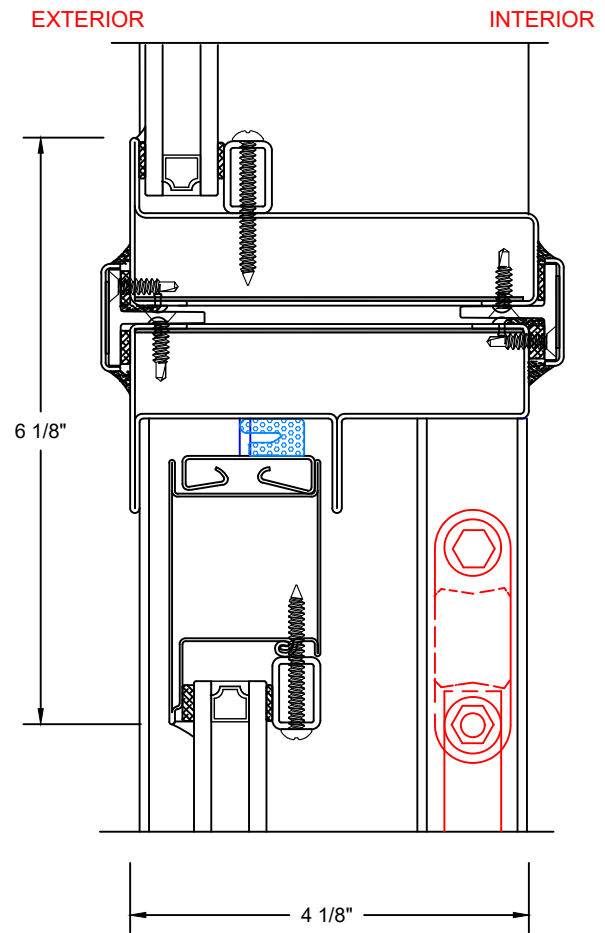

FIRE RATING: 45/60/90 MINUTES

FIRE-RATED SELF-CLOSING DOUBLE-HUNG WINDOW