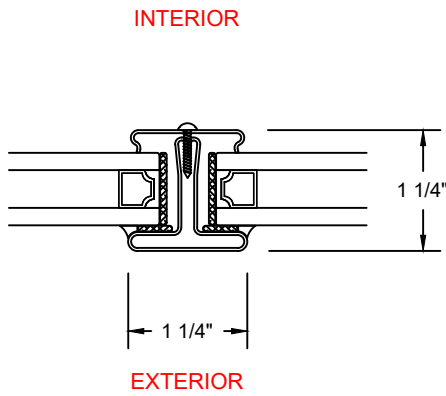

FIRE RATING: 45/60/90 MINUTES

FIRE-RATED SELF-CLOSING DOUBLE-HUNG WINDOW

F TYPICAL VERTICAL MUNTIN