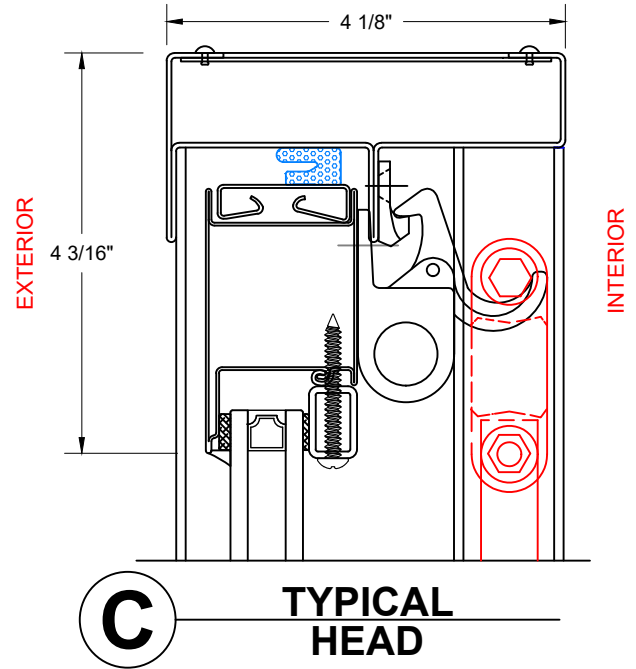

FIRE RATING: 45/60/90 MINUTES

FIRE-RATED SELF-CLOSING DOUBLE-HUNG WINDOW