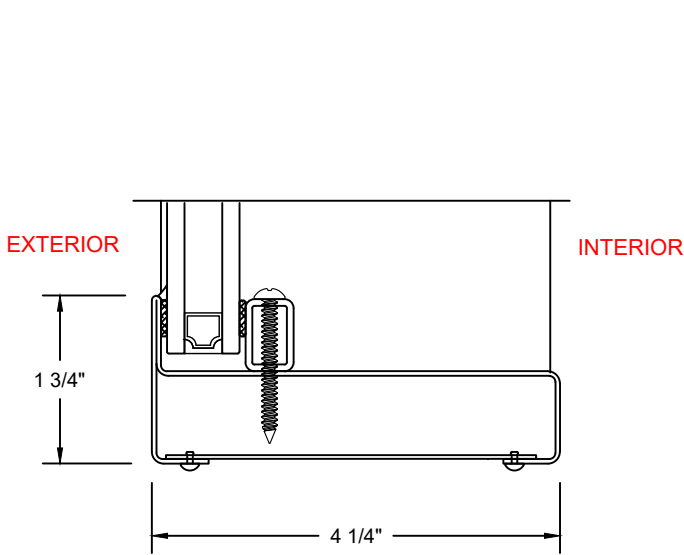

I TYPICAL STACKING MULLION
W/ TRANSOM BELOW

FIRE RATING: 45/60/90 MINUTES

FIRE-RATED SELF-CLOSING DOUBLE-HUNG WINDOW

K&L TYPICAL TRANSOM HEAD & SILL