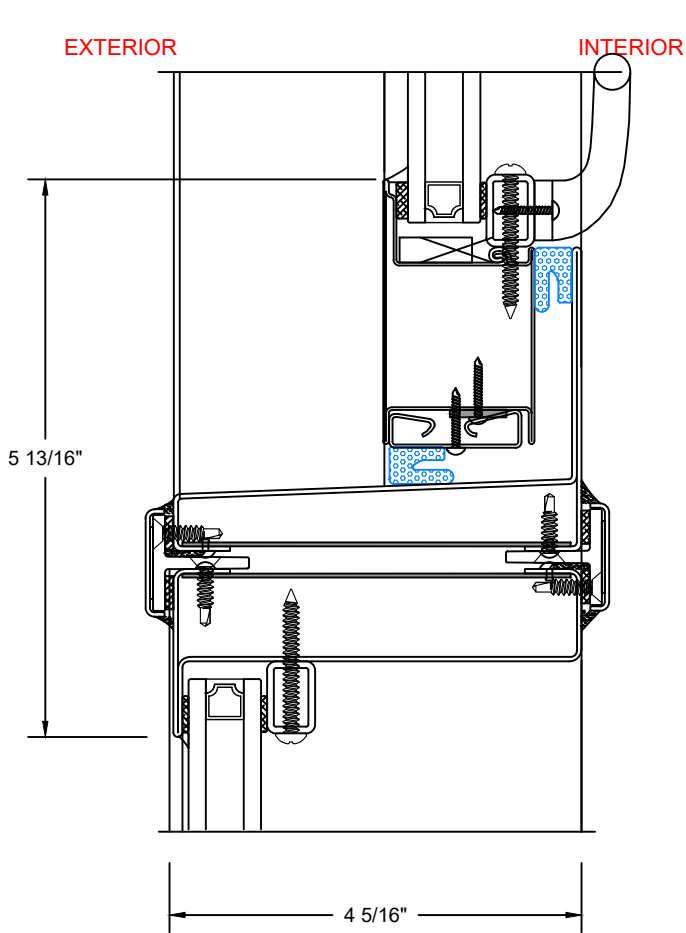

FIRE RATING: 45/60/90 MINUTES

FIRE-RATED SELF-CLOSING DOUBLE-HUNG WINDOW