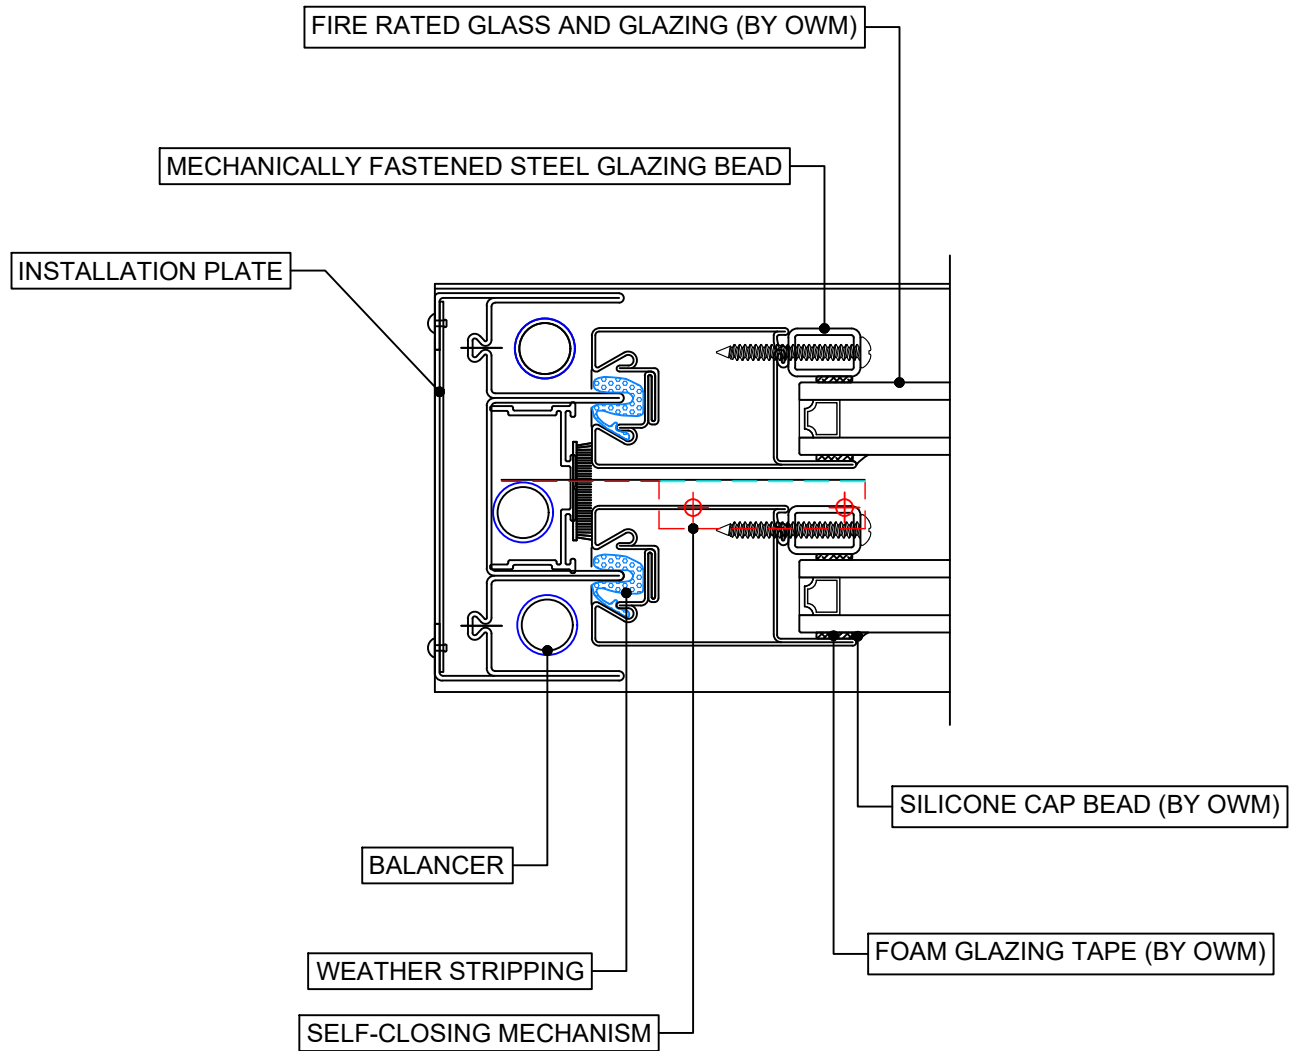

FIRE RATING: 45/60/90 MINUTES

FIRE-RATED SELF-CLOSING DOUBLE-HUNG WINDOW