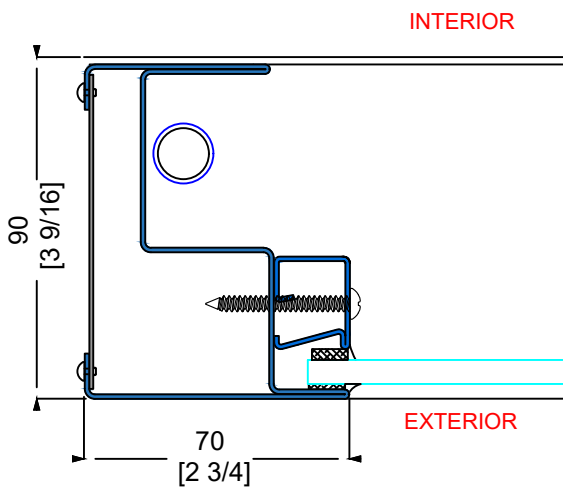

**FIRE RATING: 45/60/90 MINUTES**

FIRE-RATED SELF-CLOSING SINGLE-HUNG WINDOW

**1** TYPICAL FIXED JAMB  
W/ 1/4" GLASS

**2** TYPICAL FIXED JAMB  
W/ 3/4" GLASS