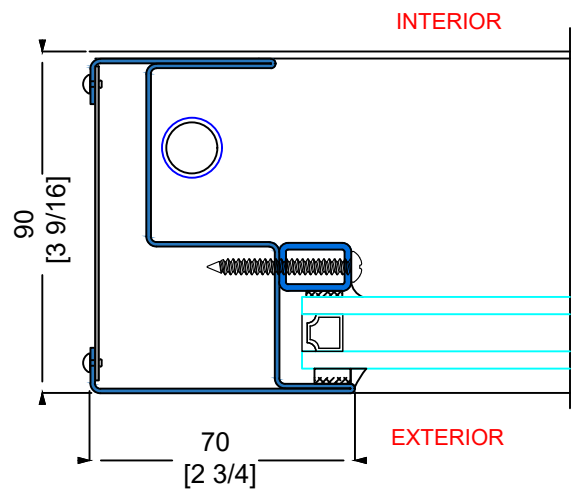

**FIRE RATING: 45/60/90 MINUTES**

FIRE-RATED SELF-CLOSING SINGLE-HUNG WINDOW

**1** TYPICAL FIXED JAMB  
W/ 1/4" GLASS

**2** TYPICAL FIXED JAMB  
W/ 3/4" GLASS