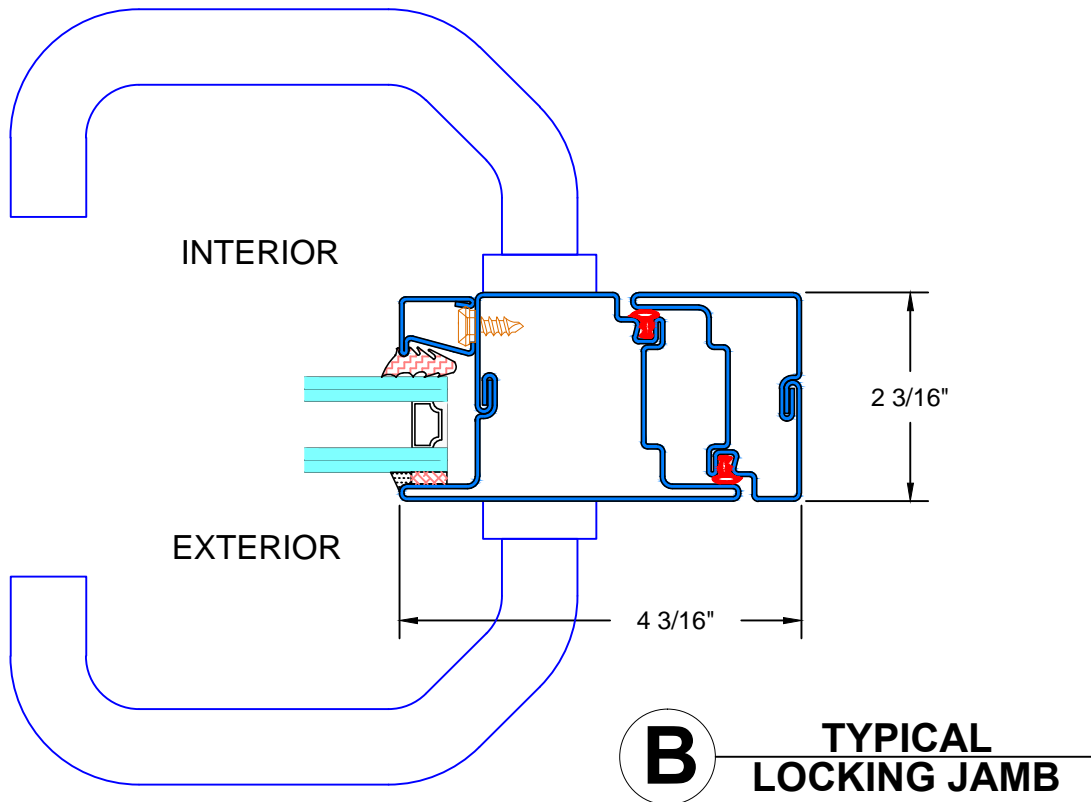

PIVOT DOOR

5500_11_PD

PIVOT DOOR

KEY (TYPICAL)

1. STEEL GLAZING BEAD
2. WEATHER STRIPPING (EXTRUDED EPM)
3. WEDGE GASKET
4. GLASS AND GLAZING (BY OTHERS)
5. SILICONE CAP BEAD (BY OTHERS)
6. GLAZING TAPE (BY OTHERS)
7. STAINLESS STEEL FLEX HANDLE

PIVOT DOOR

PIVOT DOOR