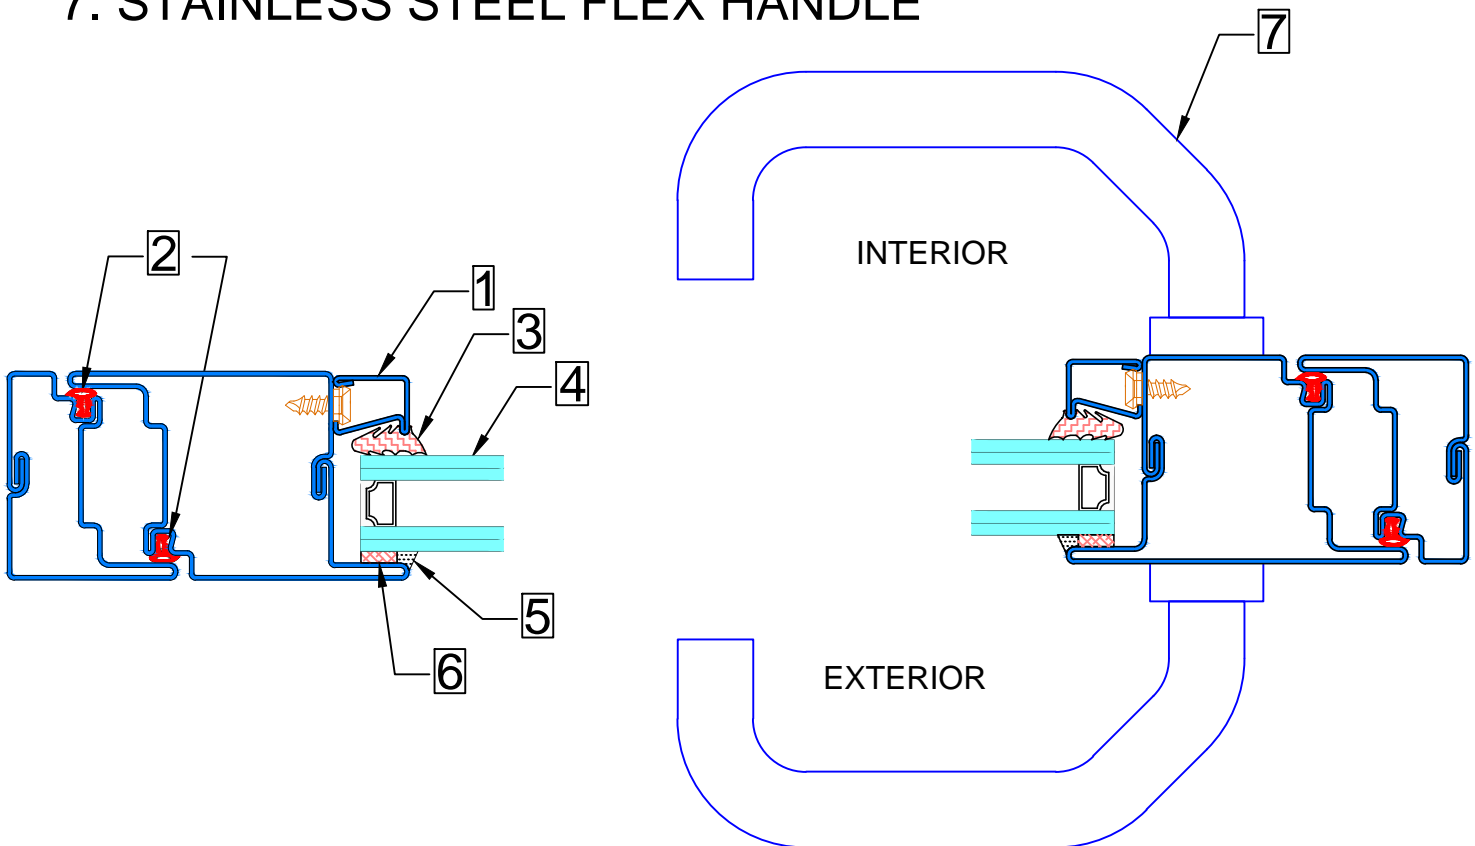

PIVOT DOOR

5500_11_PD

PIVOT DOOR

KEY (TYPICAL)

1. STEEL GLAZING BEAD
2. WEATHER STRIPPING (EXTRUDED EPM)
3. WEDGE GASKET
4. GLASS AND GLAZING (BY OTHERS)
5. SILICONE CAP BEAD (BY OTHERS)
6. GLAZING TAPE (BY OTHERS)
7. STAINLESS STEEL FLEX HANDLE

PIVOT DOOR

PIVOT DOOR