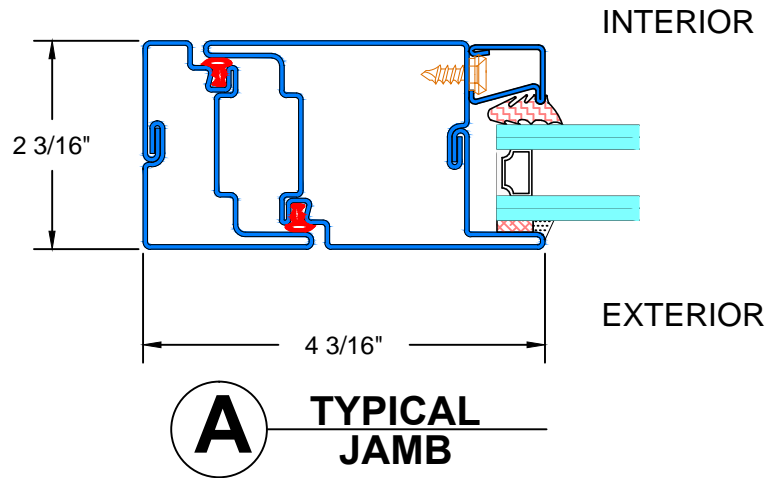

PIVOT DOOR

5500_11_PD

PIVOT DOOR

KEY (TYPICAL)

1. STEEL GLAZING BEAD
2. WEATHER STRIPPING (EXTRUDED EPM)
3. WEDGE GASKET
4. GLASS AND GLAZING (BY OTHERS)
5. SILICONE CAP BEAD (BY OTHERS)
6. GLAZING TAPE (BY OTHERS)
7. STAINLESS STEEL FLEX HANDLE

PIVOT DOOR

PIVOT DOOR