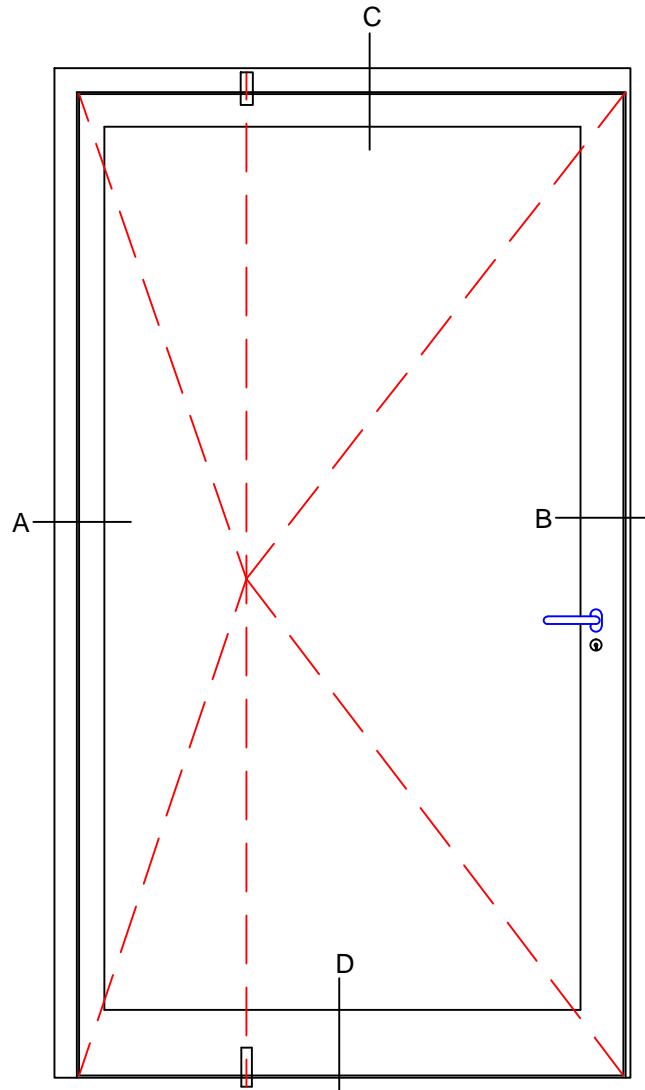

PIVOT DOOR

5500_11_PD

PIVOT DOOR

KEY (TYPICAL)

1. STEEL GLAZING BEAD
2. WEATHER STRIPPING (EXTRUDED EPM)
3. WEDGE GASKET
4. GLASS AND GLAZING (BY OTHERS)
5. SILICONE CAP BEAD (BY OTHERS)
6. GLAZING TAPE (BY OTHERS)
7. STAINLESS STEEL FLEX HANDLE

PIVOT DOOR

PIVOT DOOR