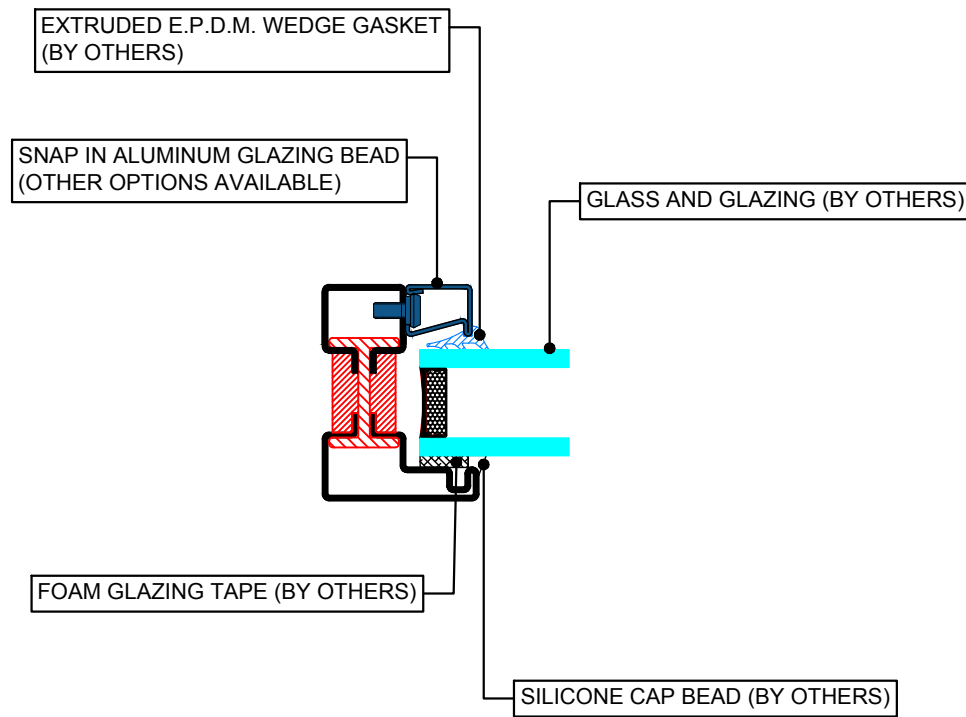

FIXED WINDOW

6511-FX

6521-FX

6522-FX

6512-FX-FX

6521-FX-FX

FIXED WINDOW

FIXED WINDOW

FIXED WINDOW

E TYPICAL VERTICAL MUNTIN

F TYPICAL HORIZONTAL MUNTIN

G TYPICAL VERTICAL MULLION

H TYPICAL HORIZONTAL MULLION

FIXED WINDOW

1 TYPICAL FIXED INTERIOR FLANGE

2 TYPICAL FIXED EXTERIOR FLANGE

1 OPTIONAL FIXED JAMB

2 OPTIONAL FIXED HEAD & SEAL

GLAZING BEADS

GB-1007
GLAZING BEAD

GB18-.75
GLAZING BEAD

GB-1015
GLAZING BEAD

GB-2007
GLAZING BEAD

GB-2008
GLAZING BEAD