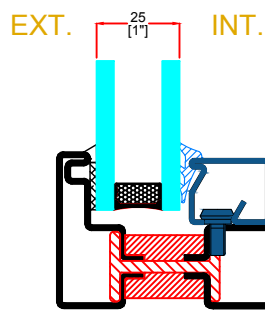

FIXED WINDOW

E TYPICAL VERTICAL MUNTIN

F TYPICAL HORIZONTAL MUNTIN

G TYPICAL VERTICAL MULLION

H TYPICAL HORIZONTAL MULLION

FIXED WINDOW

1 TYPICAL FIXED INTERIOR FLANGE

2 TYPICAL FIXED EXTERIOR FLANGE

1 OPTIONAL FIXED JAMB

2 OPTIONAL FIXED HEAD & SEAL

GLAZING BEADS

GB-1007
GLAZING BEAD

GB18-.75
GLAZING BEAD

GB-1015
GLAZING BEAD

GB-2007
GLAZING BEAD

GB-2008
GLAZING BEAD