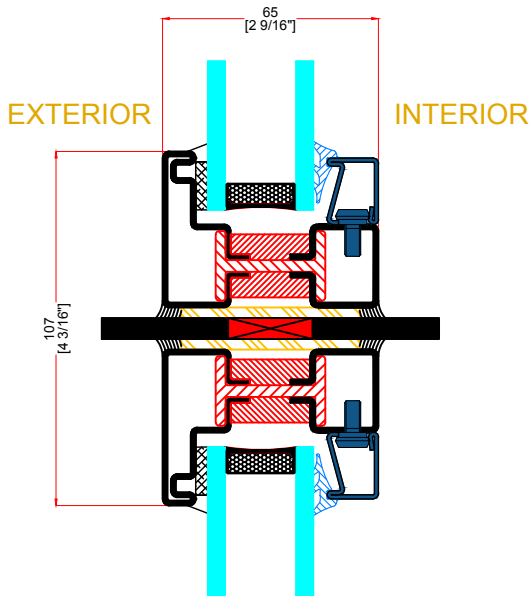

FIXED WINDOW

E TYPICAL VERTICAL MUNTIN

F TYPICAL HORIZONTAL MUNTIN

G TYPICAL VERTICAL MULLION

H TYPICAL HORIZONTAL MULLION

FIXED WINDOW

1 TYPICAL FIXED INTERIOR FLANGE

2 TYPICAL FIXED EXTERIOR FLANGE

1 OPTIONAL FIXED JAMB

2 OPTIONAL FIXED HEAD & SEAL

GLAZING BEADS

GB-1007
GLAZING BEAD

GB18-.75
GLAZING BEAD

GB-1015
GLAZING BEAD

GB-2007
GLAZING BEAD

GB-2008
GLAZING BEAD