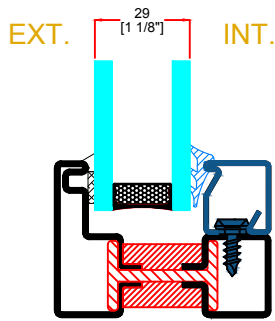

FIXED WINDOW

E TYPICAL VERTICAL MUNTIN

F TYPICAL HORIZONTAL MUNTIN

G TYPICAL VERTICAL MULLION

H TYPICAL HORIZONTAL MULLION

FIXED WINDOW

1 TYPICAL FIXED INTERIOR FLANGE

2 TYPICAL FIXED EXTERIOR FLANGE

1 OPTIONAL FIXED JAMB

2 OPTIONAL FIXED HEAD & SEAL

GLAZING BEADS

GB-1007
GLAZING BEAD

GB18-.75
GLAZING BEAD

GB-1015
GLAZING BEAD

GB-2007
GLAZING BEAD

GB-2008
GLAZING BEAD