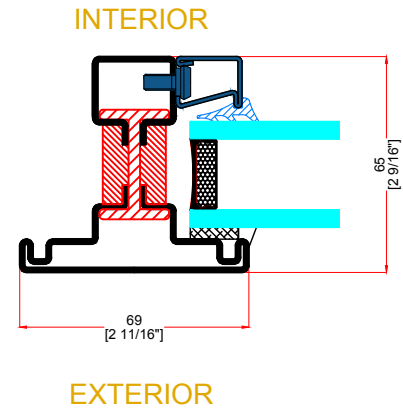

FIXED WINDOW

E TYPICAL VERTICAL MUNTIN

F TYPICAL HORIZONTAL MUNTIN

G TYPICAL VERTICAL MULLION

H TYPICAL HORIZONTAL MULLION

FIXED WINDOW

1 TYPICAL FIXED INTERIOR FLANGE

2 TYPICAL FIXED EXTERIOR FLANGE

1 OPTIONAL FIXED JAMB

2 OPTIONAL FIXED HEAD & SEAL

GLAZING BEADS

GB-1007
GLAZING BEAD

GB18-.75
GLAZING BEAD

GB-1015
GLAZING BEAD

GB-2007
GLAZING BEAD

GB-2008
GLAZING BEAD