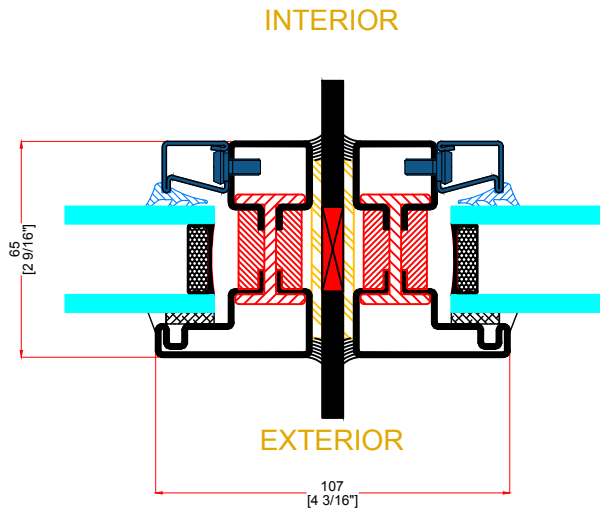

FIXED WINDOW

E TYPICAL VERTICAL MUNTIN

F TYPICAL HORIZONTAL MUNTIN

G TYPICAL VERTICAL MULLION

H TYPICAL HORIZONTAL MULLION

FIXED WINDOW

1 TYPICAL FIXED INTERIOR FLANGE

2 TYPICAL FIXED EXTERIOR FLANGE

1 OPTIONAL FIXED JAMB

2 OPTIONAL FIXED HEAD & SEAL

GLAZING BEADS

GB-1007
GLAZING BEAD

GB18-.75
GLAZING BEAD

GB-1015
GLAZING BEAD

GB-2007
GLAZING BEAD

GB-2008
GLAZING BEAD