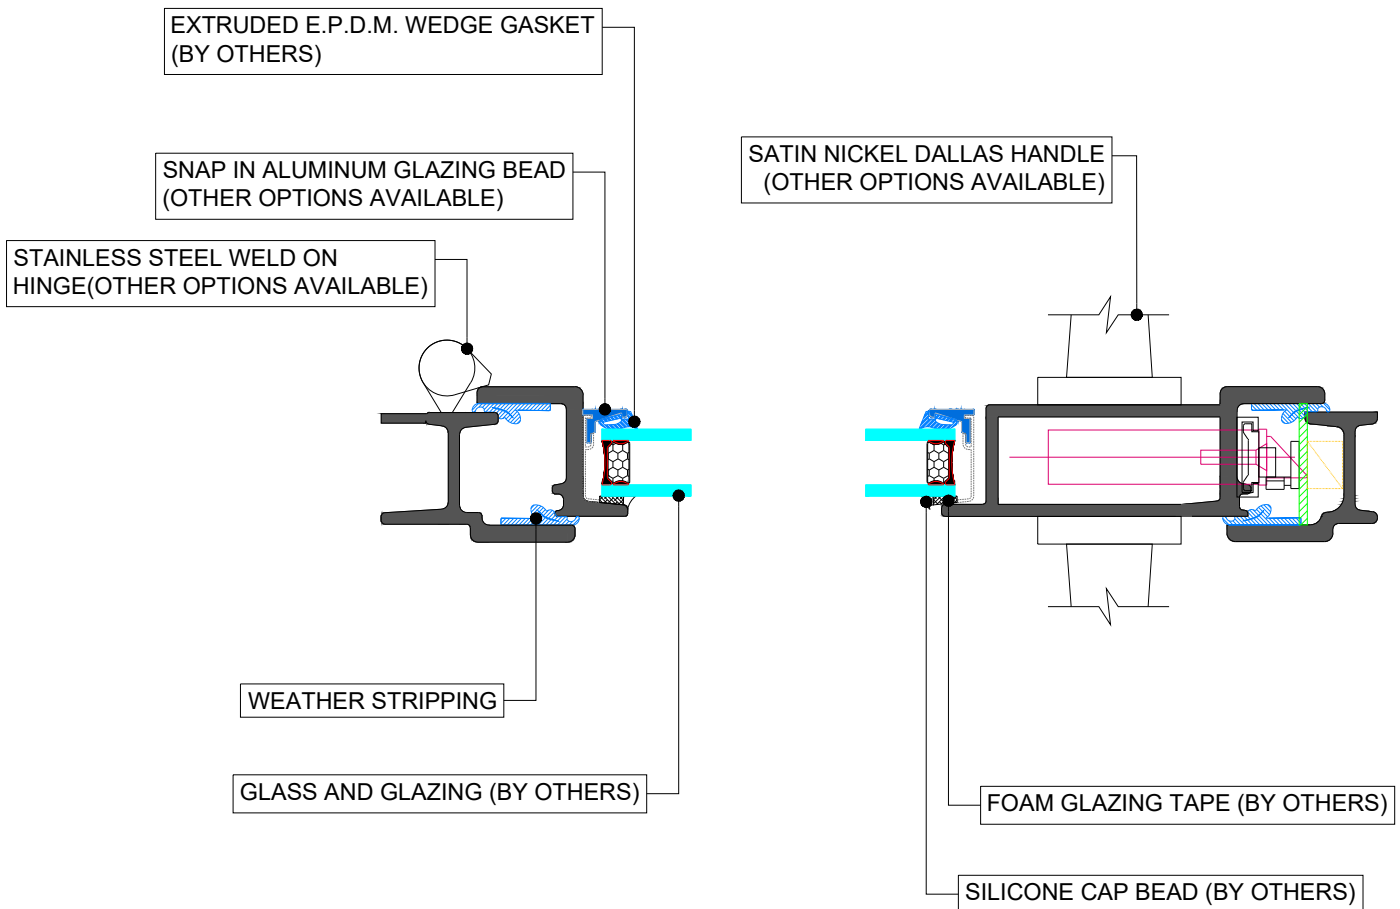

IN SWING DOORS

HR4523-ID

HR4543-FR-ID

HR4522-FR-ID-FX

HR4521-ID-FX

HR4511-FX-OVAL

IN SWING DOORS

INSWING DOORS

INTERIOR

EXTERIOR

A&B TYPICAL HINGED JAMB

INTERIOR

EXTERIOR

C TYPICAL LOCKING JAMB

INTERIOR

EXTERIOR