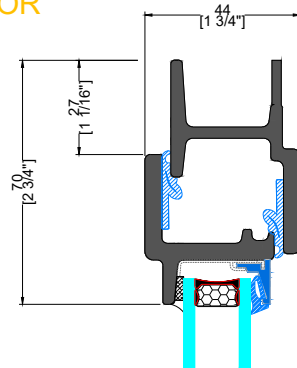

EXTERIOR

INTERIOR

INTERIOR

EXTERIOR

L&M TYPICAL FIXED
HEAD & SILL

N&P TYPICAL FIXED
JAMB

EXTERIOR

INTERIOR

G TYPICAL
HEAD

OUTSWING DOORS

J TYPICAL VERTICAL MUNTIN

K TYPICAL HORIZONTAL MUNTIN

J SMALL VERTICAL MUNTIN

K SMALL HORIZONTAL MUNTIN

OUTSWING DOORS

INTERIOR