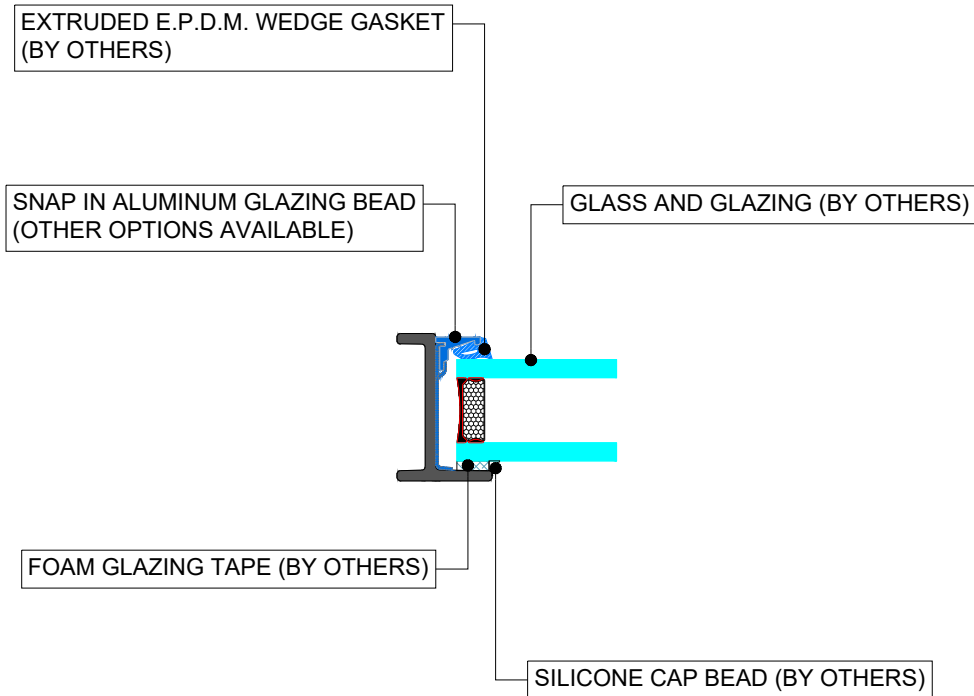

FIXED WINDOW

HR4711-FX

HR4721-FX

HR4722-FX2 ARCH

HR4722-FX2

FIXED WINDOW

FIXED WINDOW

INTERIOR

EXTERIOR

A TYPICAL LEFT JAMB

INTERIOR

EXTERIOR

B TYPICAL RIGHT JAMB

EXTERIOR

INTERIOR

C TYPICAL HEAD