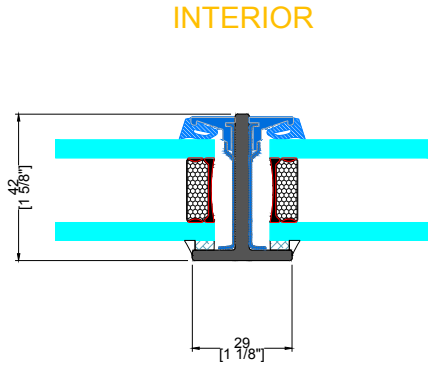

INTERIOR

G TYPICAL HEAD

H TYPICAL KICKPLATE

EXTERIOR

INTERIOR

L&M TYPICAL FIXED HEAD & SILL

INTERIOR

N&P TYPICAL FIXED JAMB

OUTSWING DOOR

INTERIOR

EXTERIOR

J SMALL VERTICAL MUNTIN

EXTERIOR

INTERIOR

K SMALL HORIZONTAL MUNTIN

INTERIOR