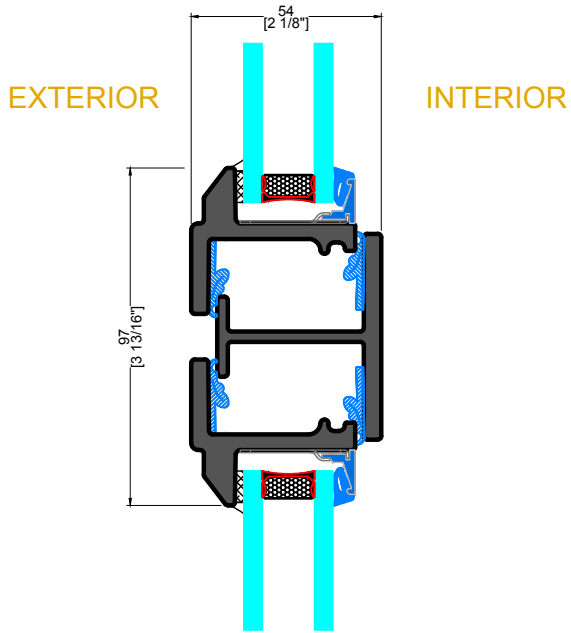

F TYPICAL HORIZONTAL MUNTIN

INTERIOR

EXTERIOR

E TYPICAL VERTICAL MUNTIN

EXTERIOR

INTERIOR

F TYPICAL HORIZONTAL MUNTIN

FIXED WINDOW

G TYPICAL HEAD
W/ TRANSOM

H TYPICAL JAMB
W/ SIDELITE

FIXED WINDOW

INTERIOR

EXTERIOR

1 TYPICAL JAMB INTERIOR FLANGE

INTERIOR

EXTERIOR