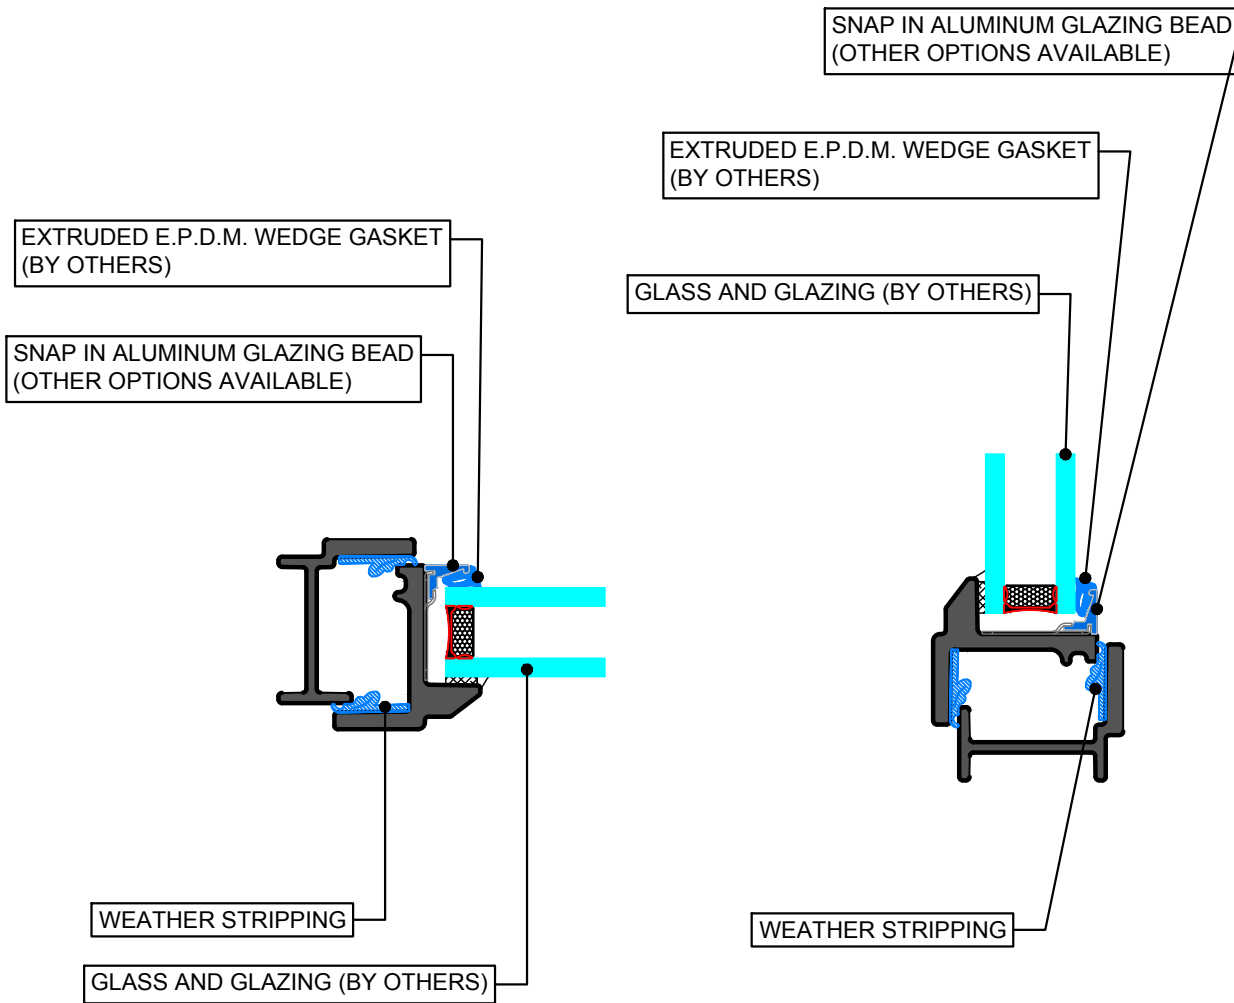

FIXED WINDOW

HR4711P-FX

HR4722P-FX

HR4722P-DB-FX

HR4721P-FX

HR4712P-FX

HR4722P-FX ARCH

HR4742P-FX

FIXED WINDOW

FIXED WINDOW

INTERIOR

EXTERIOR

INTERIOR

EXTERIOR

A TYPICAL LEFT JAMB

B TYPICAL RIGHT JAMB