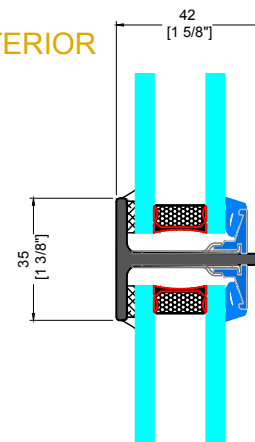

F TYPICAL HORIZONTAL MUNTIN

INTERIOR

EXTERIOR

E TYPICAL VERTICAL MUNTIN

EXTERIOR

INTERIOR

F TYPICAL HORIZONTAL MUNTIN

FIXED WINDOW

G TYPICAL HEAD
W/ TRANSOM

H TYPICAL JAMB
W/ SIDELITE

FIXED WINDOW

INTERIOR

EXTERIOR

1 TYPICAL JAMB INTERIOR FLANGE

INTERIOR

EXTERIOR