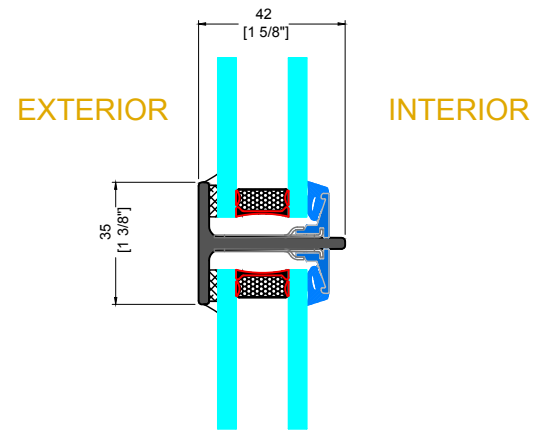

G TYPICAL LARGE HORIZONTAL MUNTIN