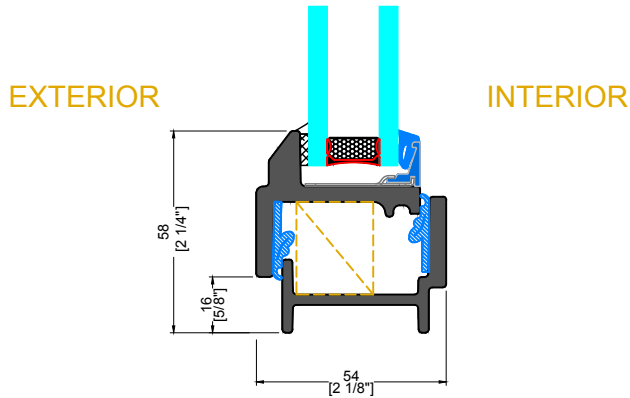

# OUTSWING DOOR

INTERIOR

EXTERIOR

INTERIOR

EXTERIOR

**A** TYPICAL HINGED JAMB

**B** TYPICAL LOCKING JAMB

**C** TYPICAL SINGLE LOCKBOX

# OUTSWING DOOR

**D** TYPICAL HEAD

**E** TYPICAL KICKPLATE

**F** TYPICAL SMALL VERTICAL MUNTIN

**G** TYPICAL SMALL HORIZONTAL MUNTIN

OUTSWING DOOR

**H&J** TYPICAL FIXED HEAD & SILL

**K&L** TYPICAL FIXED JAMB