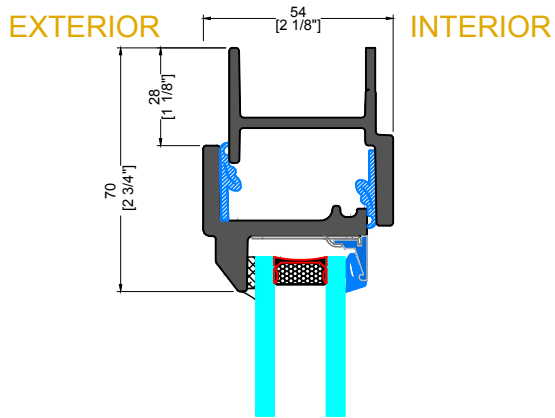

# OUTSWING DOOR

INTERIOR

EXTERIOR

INTERIOR

EXTERIOR

**A** TYPICAL HINGED JAMB

**B** TYPICAL LOCKING JAMB

**C** TYPICAL SINGLE LOCKBOX

# OUTSWING DOOR

**D** TYPICAL HEAD

**E** TYPICAL KICKPLATE

**F** TYPICAL SMALL VERTICAL MUNTIN

**G** TYPICAL SMALL HORIZONTAL MUNTIN

OUTSWING DOOR

**H&J** TYPICAL FIXED HEAD & SILL

**K&L** TYPICAL FIXED JAMB