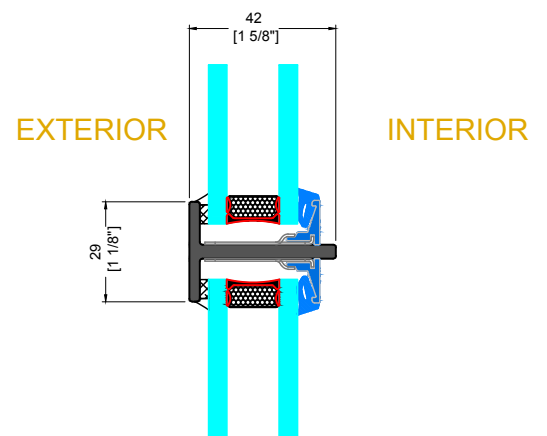

# OUTSWING DOOR

INTERIOR

EXTERIOR

INTERIOR

EXTERIOR

**A** TYPICAL HINGED JAMB

**B** TYPICAL LOCKING JAMB

**C** TYPICAL SINGLE LOCKBOX

# OUTSWING DOOR

**D** TYPICAL HEAD

**E** TYPICAL KICKPLATE

**F** TYPICAL SMALL VERTICAL MUNTIN

**G** TYPICAL SMALL HORIZONTAL MUNTIN

OUTSWING DOOR

**H&J** TYPICAL FIXED HEAD & SILL

**K&L** TYPICAL FIXED JAMB