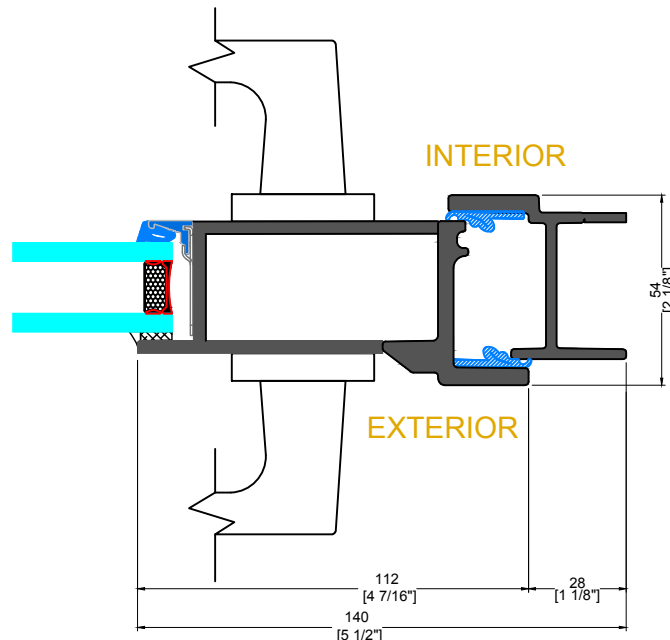

# OUTSWING DOOR

INTERIOR

EXTERIOR

INTERIOR

EXTERIOR

**A** TYPICAL HINGED JAMB

**B** TYPICAL LOCKING JAMB

**C** TYPICAL SINGLE LOCKBOX

# OUTSWING DOOR

**D** TYPICAL HEAD

**E** TYPICAL KICKPLATE

**F** TYPICAL SMALL VERTICAL MUNTIN

**G** TYPICAL SMALL HORIZONTAL MUNTIN

OUTSWING DOOR

**H&J** TYPICAL FIXED HEAD & SILL

**K&L** TYPICAL FIXED JAMB