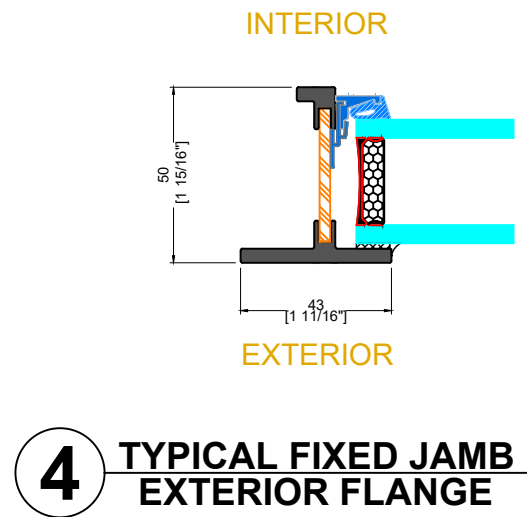

OUTSWING DOOR

R TYPICAL HEAD W/ TRANSOM

S TYPICAL JAMB W/ SIDELITE

L&M TYPICAL FIXED HEAD & SILL

N&P TYPICAL FIXED JAMB

OUTSWING DOOR

GLAZING BEADS

GB-04
GLAZING BEAD