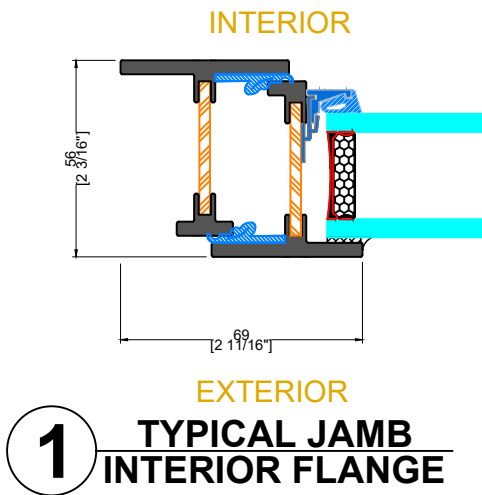

EXTERIOR

A&B TYPICAL HINGED JAMB

INTERIOR

EXTERIOR

C TYPICAL LOCKING JAMB

INTERIOR

EXTERIOR

D TYPICAL FRENCH MEETING RAIL

OUTSWING DOOR

R TYPICAL HEAD W/ TRANSOM

S TYPICAL JAMB W/ SIDELITE

L&M TYPICAL FIXED HEAD & SILL

N&P TYPICAL FIXED JAMB

OUTSWING DOOR

GLAZING BEADS

GB-04
GLAZING BEAD