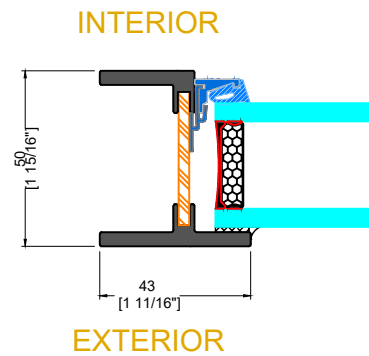

OUTSWING DOOR

R TYPICAL HEAD W/ TRANSOM

S TYPICAL JAMB W/ SIDELITE

L&M TYPICAL FIXED HEAD & SILL

N&P TYPICAL FIXED JAMB

OUTSWING DOOR

GLAZING BEADS

GB-04
GLAZING BEAD