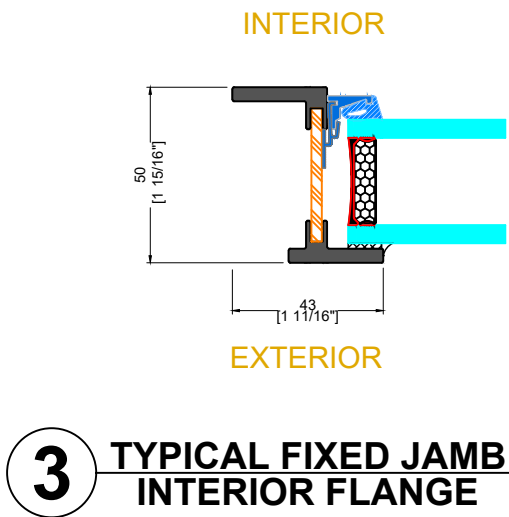

EXTERIOR

A&B TYPICAL HINGED JAMB

INTERIOR

EXTERIOR

C TYPICAL LOCKING JAMB

INTERIOR

EXTERIOR

D TYPICAL FRENCH MEETING RAIL

OUTSWING DOOR

R TYPICAL HEAD W/ TRANSOM

S TYPICAL JAMB W/ SIDELITE

L&M TYPICAL FIXED HEAD & SILL

N&P TYPICAL FIXED JAMB

OUTSWING DOOR

GLAZING BEADS

GB-04
GLAZING BEAD