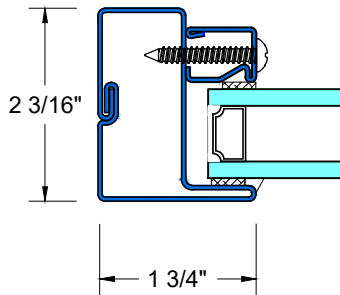

3/4 HOUR TO 1 1/2 HOUR FIRE RATED WHEN GLAZED WITH APPROPRIATE UL APPROVED GLAZING

INTERIOR

EXTERIOR

1 — **1/4" FIRE RATED GLASS**

INTERIOR

EXTERIOR

2 — **3/4" FIRE RATED GLASS**

INTERIOR

EXTERIOR

3 — **1" FIRE RATED GLASS**

28 Canal Street, Ellenville, NY 12428
Phone (845) 647-1900