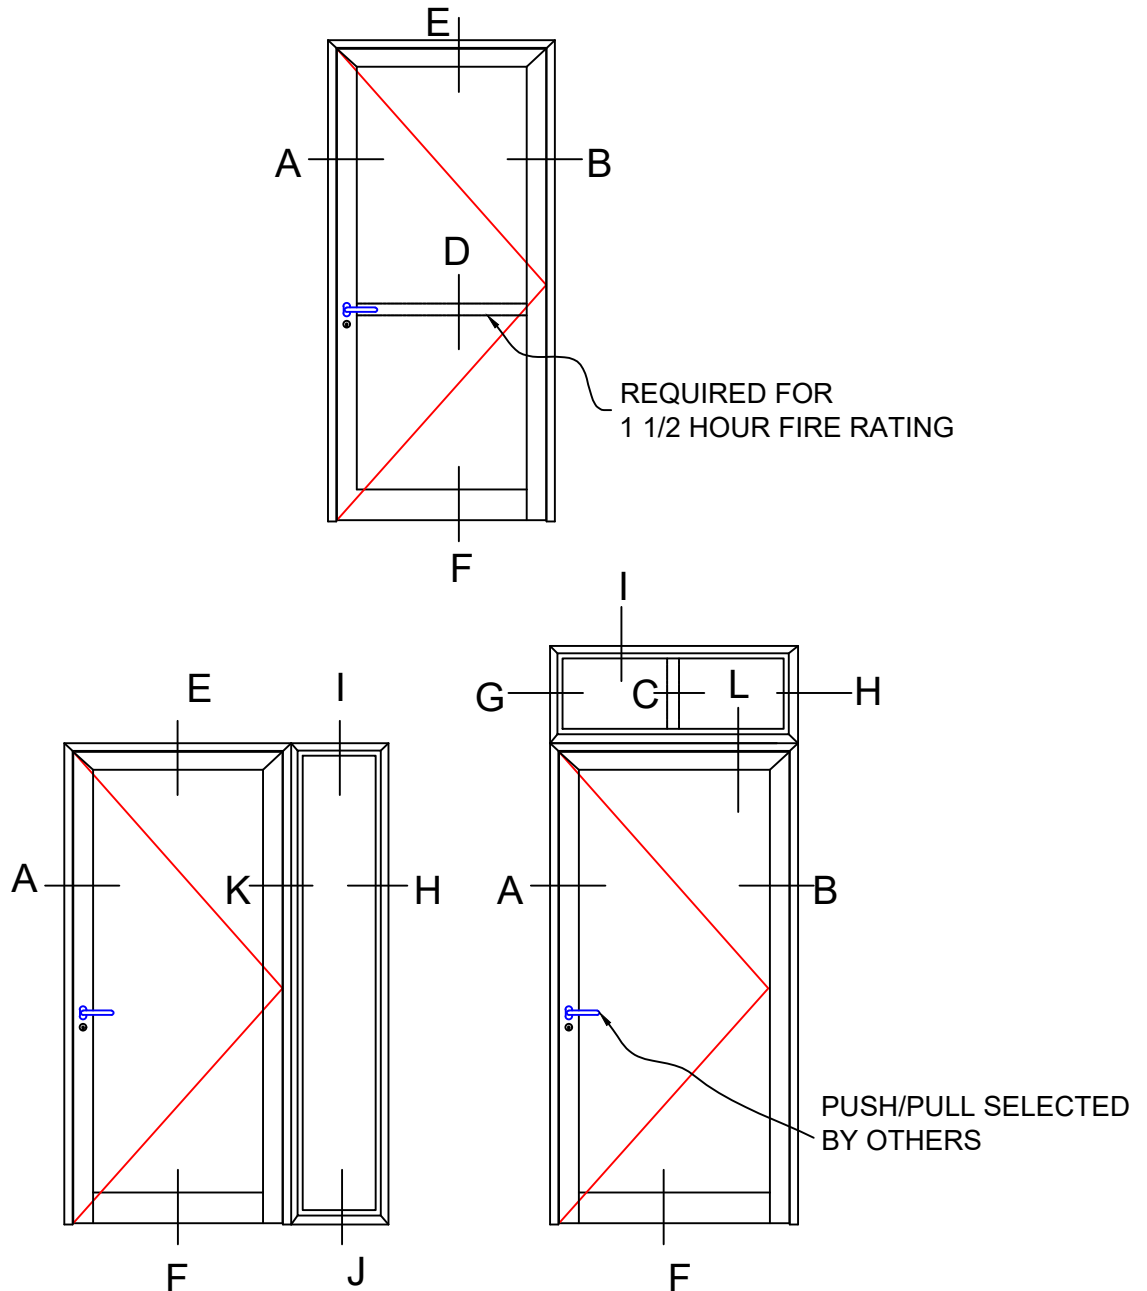

28 Canal Street, Ellenville, NY 12428
Phone (845) 647-1900

FIRE

FR55-OD SERIES

KEY TYPICAL

Scale: 1:2

UL APPROVED AND CERTIFIED
SELF-CLOSING OUTSWING DOOR

PAGE 2 OF 6

3/4 HOUR TO 1 1/2 HOUR FIRE RATED WHEN GLAZED WITH APPROPRIATE UL APPROVED GLAZING

28 Canal Street, Ellenville, NY 12428
Phone (845) 647-1900

FIRE

FR55-OD SERIES

TYPICAL DETAILS

Scale: 1:2

UL APPROVED AND CERTIFIED
SELF-CLOSING OUTSWING DOOR

PAGE 3 OF 6

3/4 HOUR TO 1 1/2 HOUR FIRE RATED WHEN GLAZED WITH APPROPRIATE UL APPROVED GLAZING