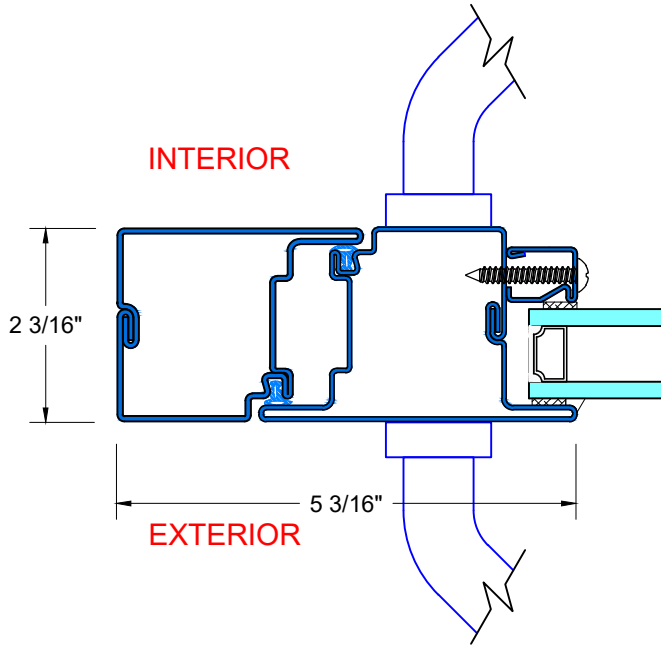

28 Canal Street, Ellenville, NY 12428
Phone (845) 647-1900

FIRE

FR55-OD SERIES

TYPICAL DETAILS

Scale: 1:2

UL APPROVED AND CERTIFIED
SELF-CLOSING OUTSWING DOOR

PAGE 3 OF 6

3/4 HOUR TO 1 1/2 HOUR FIRE RATED WHEN GLAZED WITH APPROPRIATE UL APPROVED GLAZING