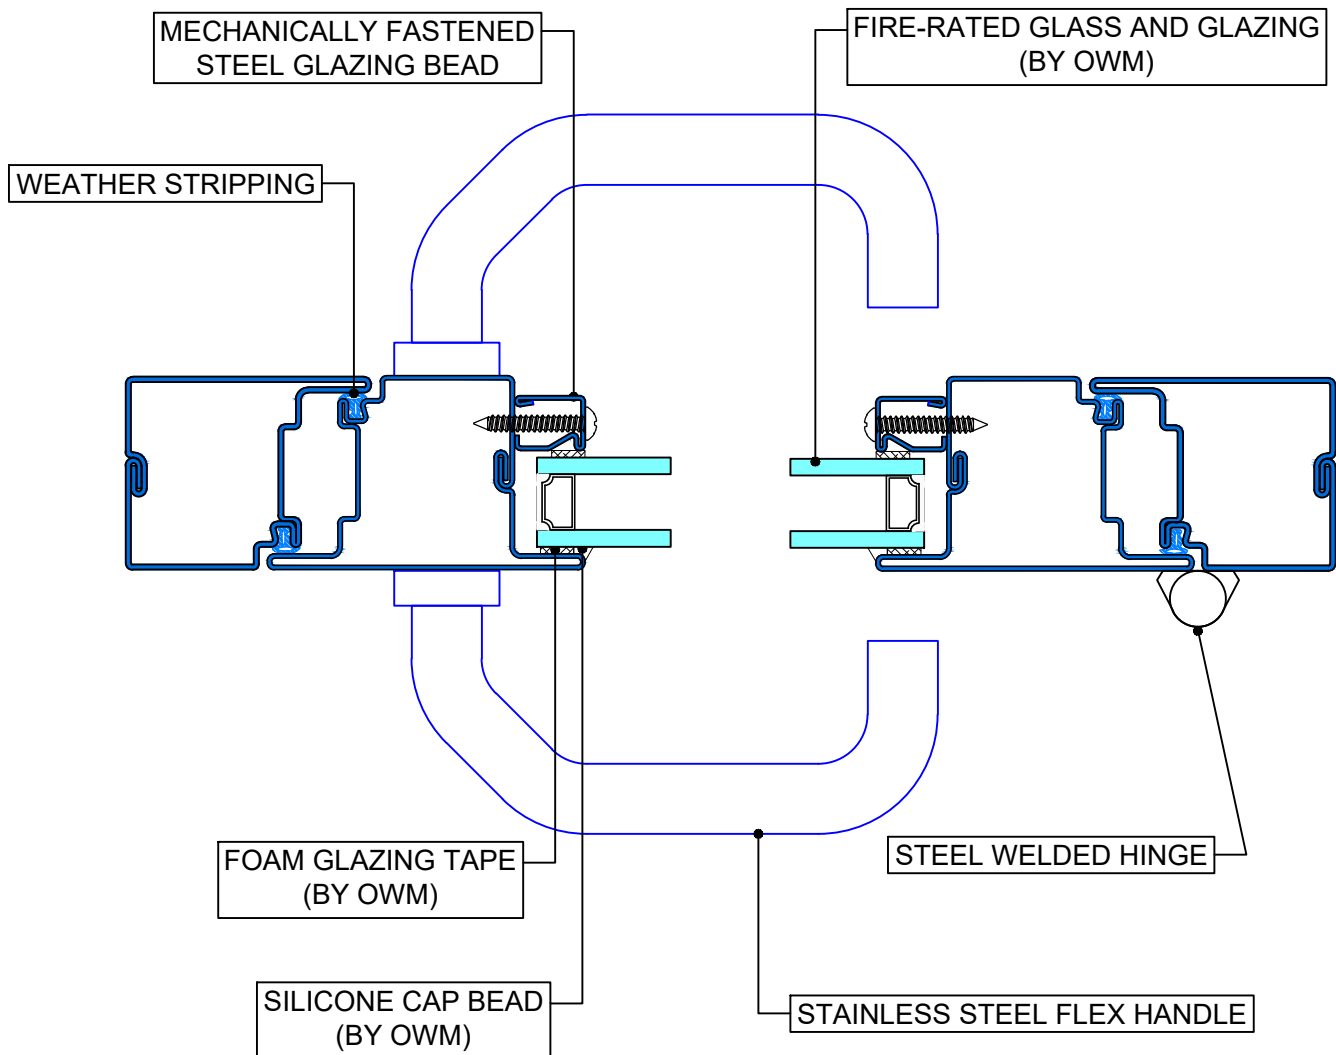

28 Canal Street, Ellenville, NY 12428
Phone (845) 647-1900

FIRE

FR55-OD SERIES

KEY TYPICAL

Scale: 1:2

UL APPROVED AND CERTIFIED
SELF-CLOSING OUTSWING DOOR

PAGE 2 OF 6

3/4 HOUR TO 1 1/2 HOUR FIRE RATED WHEN GLAZED WITH APPROPRIATE UL APPROVED GLAZING