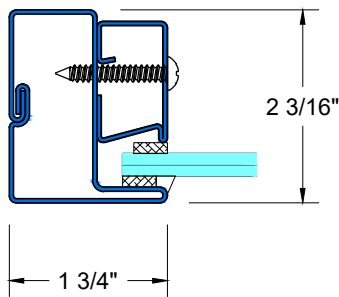

FIRE

GLAZING OPTIONS

Scale: 1:2

FR55-OD SERIES

PAGE 6 OF 6

UL APPROVED AND CERTIFIED
SELF-CLOSING OUTSWING DOOR

3/4 HOUR TO 1 1/2 HOUR FIRE RATED WHEN GLAZED WITH APPROPRIATE UL APPROVED GLAZING

INTERIOR

EXTERIOR

1 — **1/4" FIRE RATED GLASS**

INTERIOR