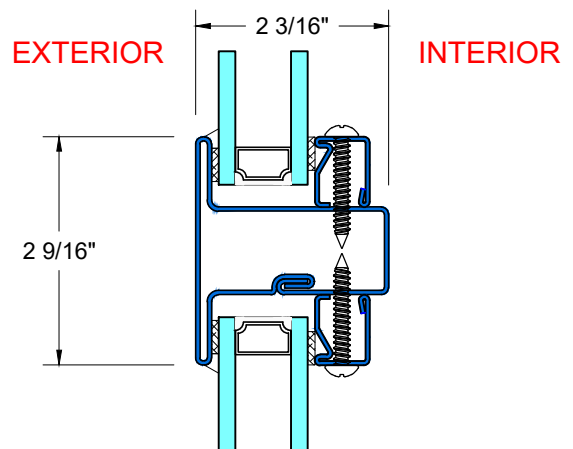

B TYPICAL HINGED JAMB

D TYPICAL MUNTIN

28 Canal Street, Ellenville, NY 12428
Phone (845) 647-1900