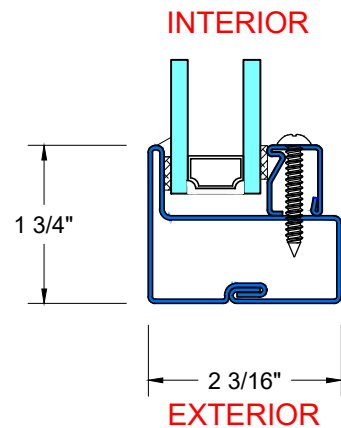

G&H TYPICAL
FIXED JAMB

I&J TYPICAL FIXED
HEAD & SILL

28 Canal Street, Ellenville, NY 12428
Phone (845) 647-1900

FIRE

TYPICAL DETAILS

Scale: 1:2

FR55-OD SERIES

PAGE 5 OF 6