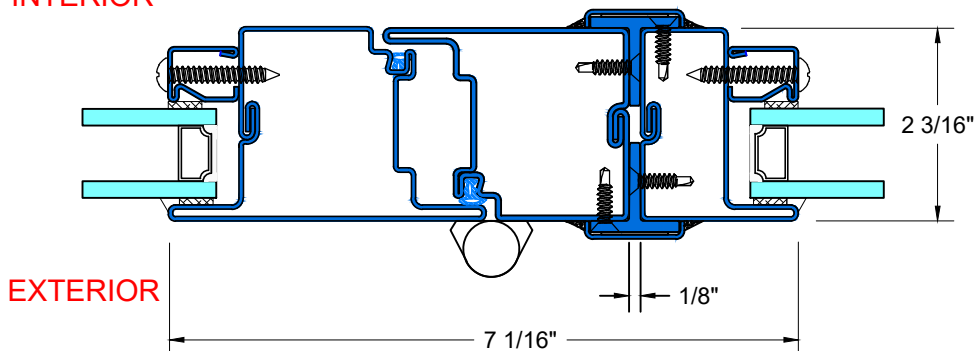

FIRE

TYPICAL DETAILS

Scale: 1:2

FR55-OD SERIES

PAGE 5 OF 6

UL APPROVED AND CERTIFIED

SELF-CLOSING OUTSWING DOOR

3/4 HOUR TO 1 1/2 HOUR FIRE RATED WHEN GLAZED WITH APPROPRIATE UL APPROVED GLAZING

INTERIOR