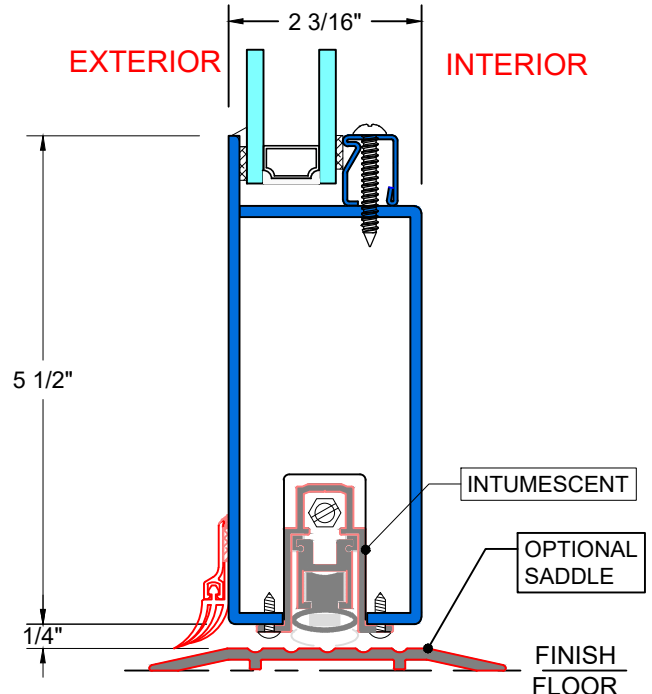

Scale: 1:2

UL APPROVED AND CERTIFIED
SELF-CLOSING OUTSWING DOOR

PAGE 4 OF 6

3/4 HOUR TO 1 1/2 HOUR FIRE RATED WHEN GLAZED WITH APPROPRIATE UL APPROVED GLAZING

E TYPICAL HEAD
W/ DOOR CLOSURE

F TYPICAL
KICKPLATE