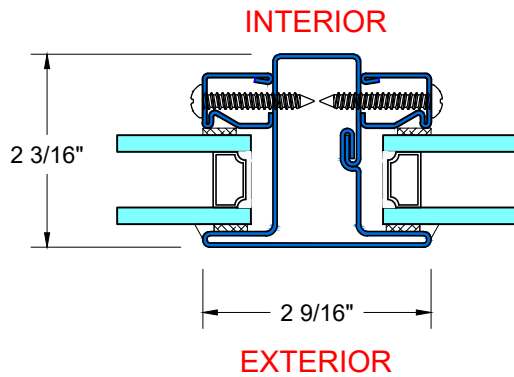

C TYPICAL MUNTIN