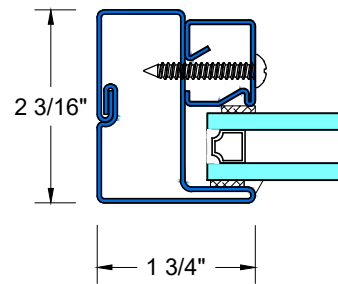

EXTERIOR

2 — **3/4" FIRE RATED GLASS**

INTERIOR