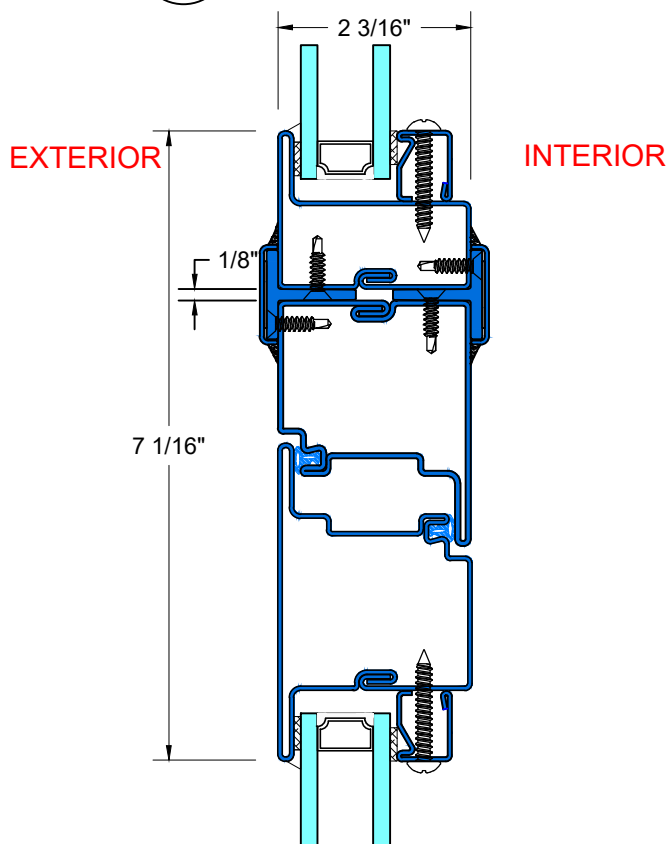

K TYPICAL JOINING SIDELITE/DOOR

L TYPICAL STACKING TRANSOM/DOOR

28 Canal Street, Ellenville, NY 12428

Phone (845) 647-1900