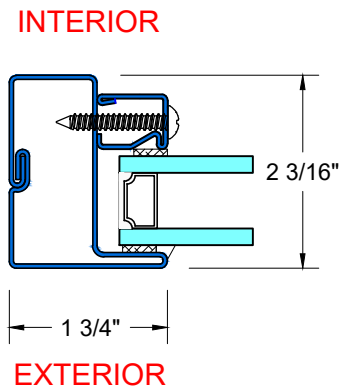

Scale: 1:2

UL APPROVED AND CERTIFIED
SELF-CLOSING OUTSWING DOOR

PAGE 4 OF 6

3/4 HOUR TO 1 1/2 HOUR FIRE RATED WHEN GLAZED WITH APPROPRIATE UL APPROVED GLAZING

E TYPICAL HEAD
W/ DOOR CLOSURE

F TYPICAL
KICKPLATE