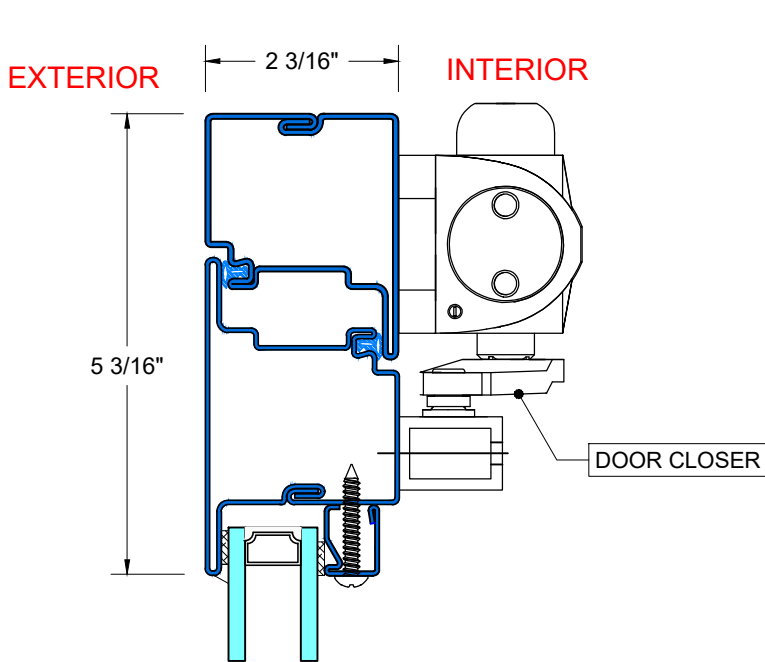

FIRE

FR55-OD SERIES

TYPICAL DETAILS

Scale: 1:2

UL APPROVED AND CERTIFIED
SELF-CLOSING OUTSWING DOOR

PAGE 4 OF 6

3/4 HOUR TO 1 1/2 HOUR FIRE RATED WHEN GLAZED WITH APPROPRIATE UL APPROVED GLAZING

E TYPICAL HEAD
W/ DOOR CLOSURE