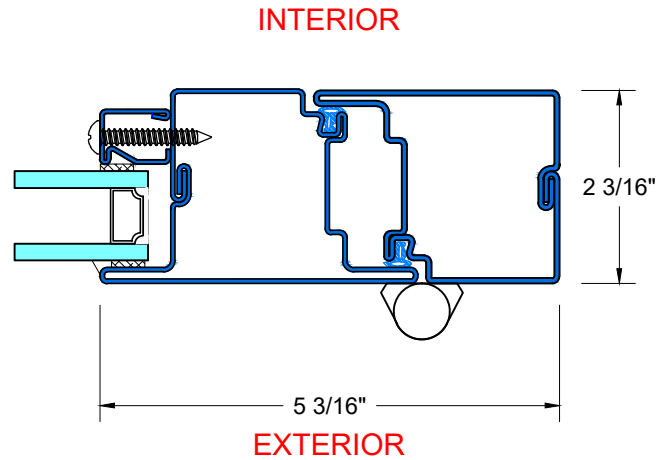

FIRE

FR55-OD SERIES

TYPICAL DETAILS

Scale: 1:2

UL APPROVED AND CERTIFIED
SELF-CLOSING OUTSWING DOOR

PAGE 3 OF 6

3/4 HOUR TO 1 1/2 HOUR FIRE RATED WHEN GLAZED WITH APPROPRIATE UL APPROVED GLAZING

28 Canal Street, Ellenville, NY 12428
Phone (845) 647-1900