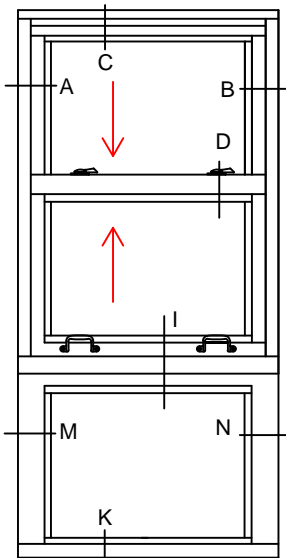

7650 TDH 1/1

7650 TDH 2/2V

7650 TDH 4/4

7650 TDH 4/4

7650 TDH 1/1
- LT - 1

7650 TDH 1/1
- UT - 1

WINDOWS WITH A WIDTH OVER 24" WILL RECEIVE 2
HANDLES AND 2 SWEEP LOCKS

WINDOWS WITH A WIDTH UP TO 24" WILL RECEIVE 1
HANDLES AND 1 SWEEP LOCK

28 Canal Street, Ellenville, NY 12428
Phone (845) 647-1900

FIRE

KEY TYPICAL

Scale: 1:2

7650 TDH_{SERIES}

PAGE 2 OF 6

UL APPROVED AND CERTIFIED
SELF-CLOSING DOUBLE HUNG
3/4 HOUR FIRE RATED WHEN GLAZED WITH 1/4" WIRE GLASS
1 1/2 HOUR FIRE RATED WHEN GLAZED WITH 3/16" CERAMIC &
FIRE RATED GLAZING TAPE