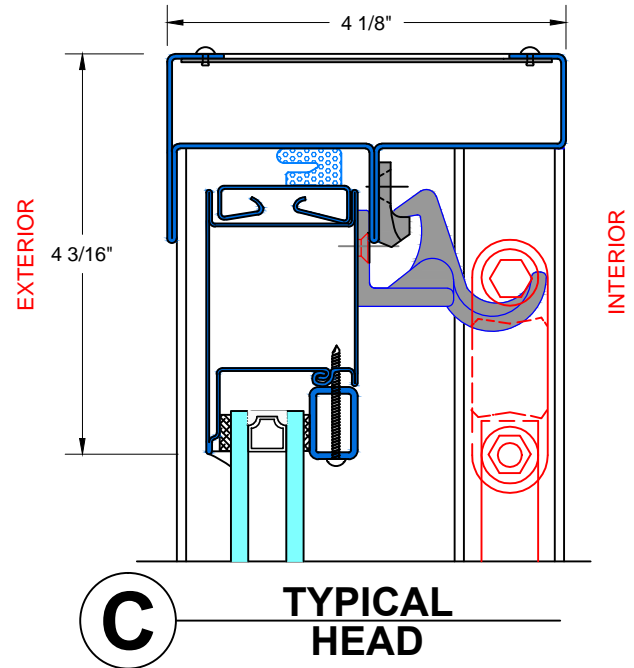

28 Canal Street, Ellenville, NY 12428
Phone (845) 647-1900

FIRE

TYPICAL DETAILS

Scale: 1:2

7650 TDH_{SERIES}

PAGE 3 OF 6

UL APPROVED AND CERTIFIED
SELF-CLOSING DOUBLE HUNG

3/4 HOUR FIRE RATED WHEN GLAZED WITH 1/4" WIRE GLASS
1 1/2 HOUR FIRE RATED WHEN GLAZED WITH 3/16" CERAMIC &
FIRE RATED GLAZING TAPE