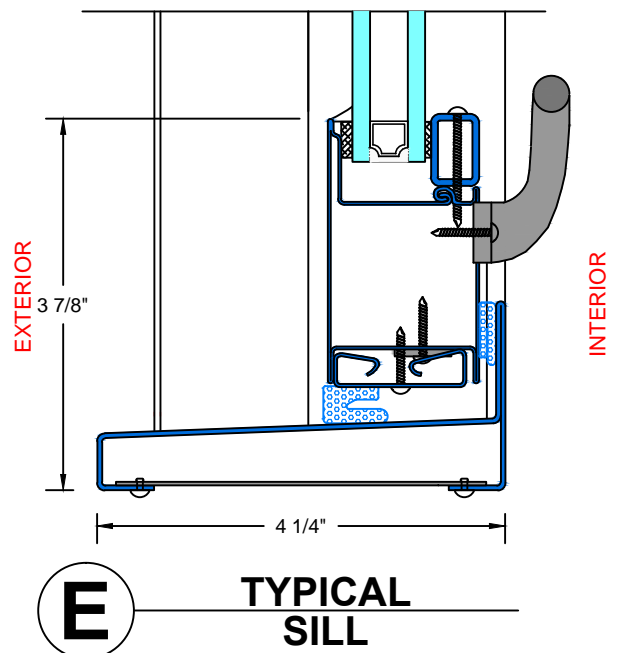

28 Canal Street, Ellenville, NY 12428
Phone (845) 647-1900

FIRE

TYPICAL DETAILS

Scale: 1:2

7650 TDH_{SERIES}

PAGE 3 OF 6

UL APPROVED AND CERTIFIED
SELF-CLOSING DOUBLE HUNG

3/4 HOUR FIRE RATED WHEN GLAZED WITH 1/4" WIRE GLASS
1 1/2 HOUR FIRE RATED WHEN GLAZED WITH 3/16" CERAMIC &
FIRE RATED GLAZING TAPE