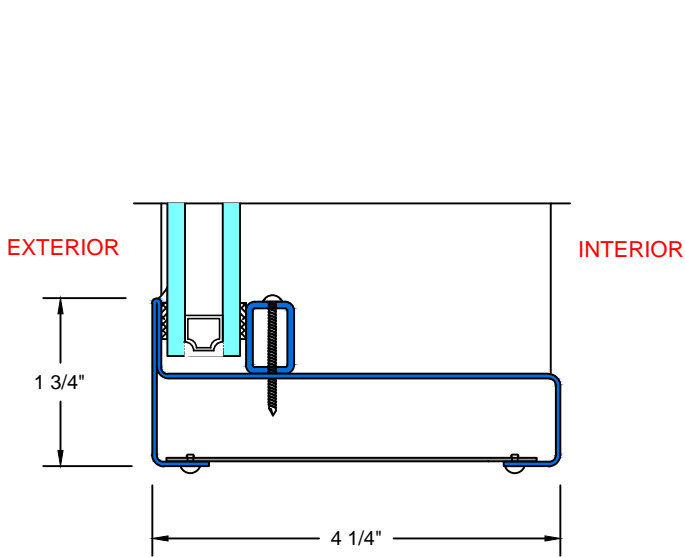

J TYPICAL STACKING MULLION
W/ TRANSOM ABOVE

28 Canal Street, Ellenville, NY 12428
Phone (845) 647-1900

FIRE

TYPICAL DETAILS

Scale: 1:2

7650 TDH_{SERIES}

PAGE 6 OF 6

UL APPROVED AND CERTIFIED
SELF-CLOSING DOUBLE HUNG

3/4 HOUR FIRE RATED WHEN GLAZED WITH 1/4" WIRE GLASS
1 1/2 HOUR FIRE RATED WHEN GLAZED WITH 3/16" CERAMIC &
FIRE RATED GLAZING TAPE

K&L TYPICAL TRANSOM
HEAD & SILL

M&N TYPICAL TRANSOM
JAMB

1 TYPICAL JAMB
W/ 1/4" GLASS

2 TYPICAL JAMB
W/ 3/4" GLASS

28 Canal Street, Ellenville, NY 12428
Phone (845) 647-1900