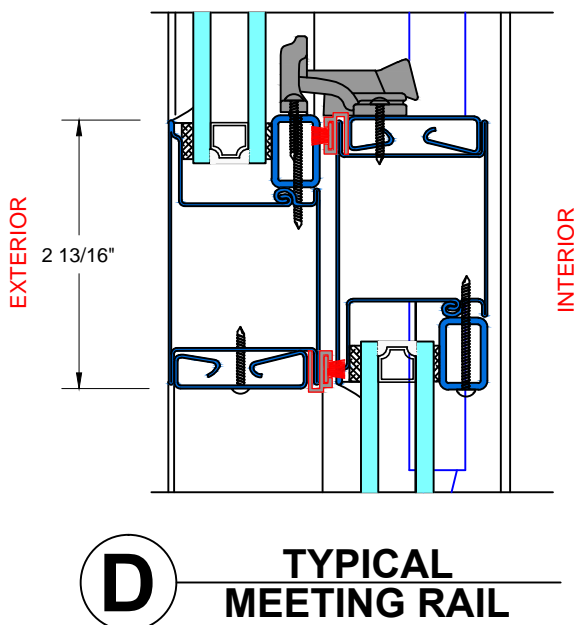

28 Canal Street, Ellenville, NY 12428
Phone (845) 647-1900

FIRE

TYPICAL DETAILS

Scale: 1:2

7650 TDH_{SERIES}

PAGE 3 OF 6

UL APPROVED AND CERTIFIED
SELF-CLOSING DOUBLE HUNG

3/4 HOUR FIRE RATED WHEN GLAZED WITH 1/4" WIRE GLASS
1 1/2 HOUR FIRE RATED WHEN GLAZED WITH 3/16" CERAMIC &
FIRE RATED GLAZING TAPE