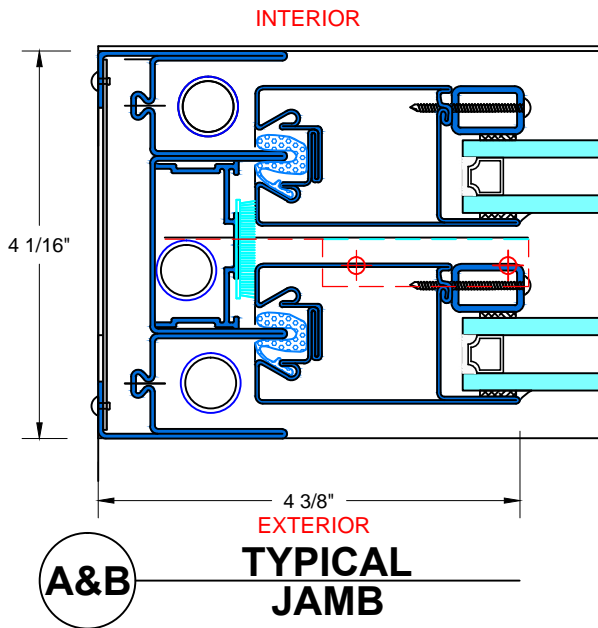

28 Canal Street, Ellenville, NY 12428
Phone (845) 647-1900

FIRE

TYPICAL DETAILS

Scale: 1:2

7650 TDH_{SERIES}

PAGE 3 OF 6

UL APPROVED AND CERTIFIED
SELF-CLOSING DOUBLE HUNG

3/4 HOUR FIRE RATED WHEN GLAZED WITH 1/4" WIRE GLASS
1 1/2 HOUR FIRE RATED WHEN GLAZED WITH 3/16" CERAMIC &
FIRE RATED GLAZING TAPE

28 Canal Street, Ellenville, NY 12428
Phone (845) 647-1900

FIRE

TYPICAL DETAILS

7650 TDH_{SERIES}

Scale: 1:2

PAGE 4 OF 6

UL APPROVED AND CERTIFIED
SELF-CLOSING DOUBLE HUNG

3/4 HOUR FIRE RATED WHEN GLAZED WITH 1/4" WIRE GLASS
1 1/2 HOUR FIRE RATED WHEN GLAZED WITH 3/16" CERAMIC &
FIRE RATED GLAZING TAPE