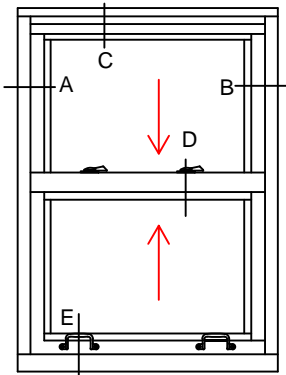

FIRE

TYPICAL INTERIOR ELEVATIONS

7650 TDH_{SERIES}

Scale: Not To Scale

UL APPROVED AND CERTIFIED
SELF-CLOSING DOUBLE HUNG

PAGE 1 OF 6

3/4 HOUR FIRE RATED WHEN GLAZED WITH 1/4" WIRE GLASS
1 1/2 HOUR FIRE RATED WHEN GLAZED WITH 3/16" CERAMIC &
FIRE RATED GLAZING TAPE

7650 TDH 1/1

7650 TDH 2/2V

7650 TDH 4/4

7650 TDH 4/4

7650 TDH 1/1
- LT - 1

7650 TDH 1/1
- UT - 1

WINDOWS WITH A WIDTH OVER 24" WILL RECEIVE 2
HANDLES AND 2 SWEEP LOCKS

WINDOWS WITH A WIDTH UP TO 24" WILL RECEIVE 1
HANDLES AND 1 SWEEP LOCK