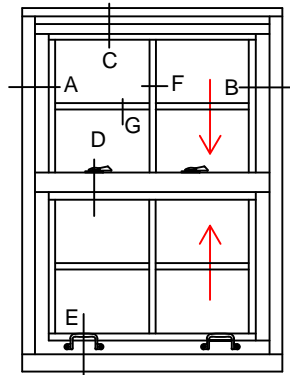

FIRE

TYPICAL INTERIOR ELEVATIONS

7650 TDH_{SERIES}

Scale: Not To Scale

UL APPROVED AND CERTIFIED
SELF-CLOSING DOUBLE HUNG

PAGE 1 OF 6

3/4 HOUR FIRE RATED WHEN GLAZED WITH 1/4" WIRE GLASS
1 1/2 HOUR FIRE RATED WHEN GLAZED WITH 3/16" CERAMIC &
FIRE RATED GLAZING TAPE

7650 TDH 1/1

7650 TDH 2/2V

7650 TDH 4/4

7650 TDH 4/4

7650 TDH 1/1
- LT - 1

7650 TDH 1/1
- UT - 1

WINDOWS WITH A WIDTH OVER 24" WILL RECEIVE 2
HANDLES AND 2 SWEEP LOCKS

WINDOWS WITH A WIDTH UP TO 24" WILL RECEIVE 1
HANDLES AND 1 SWEEP LOCK