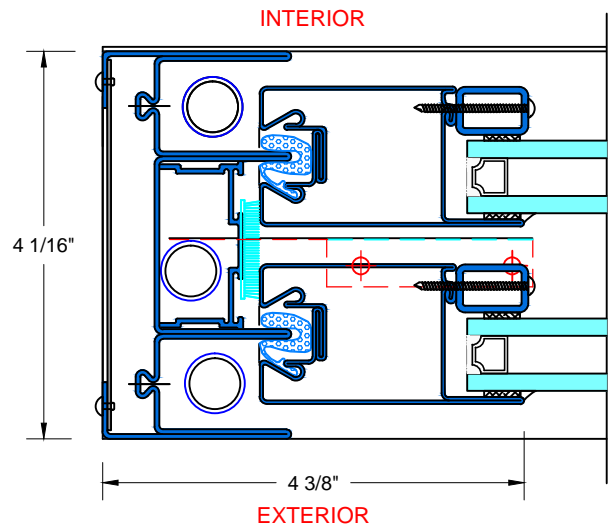

3/4 HOUR FIRE RATED WHEN GLAZED WITH 1/4" WIRE GLASS
1 1/2 HOUR FIRE RATED WHEN GLAZED WITH 3/16" CERAMIC &
FIRE RATED GLAZING TAPE

K&L TYPICAL TRANSOM
HEAD & SILL

M&N TYPICAL TRANSOM
JAMB

1 TYPICAL JAMB
W/ 1/4" GLASS

2 TYPICAL JAMB
W/ 3/4" GLASS

28 Canal Street, Ellenville, NY 12428
Phone (845) 647-1900