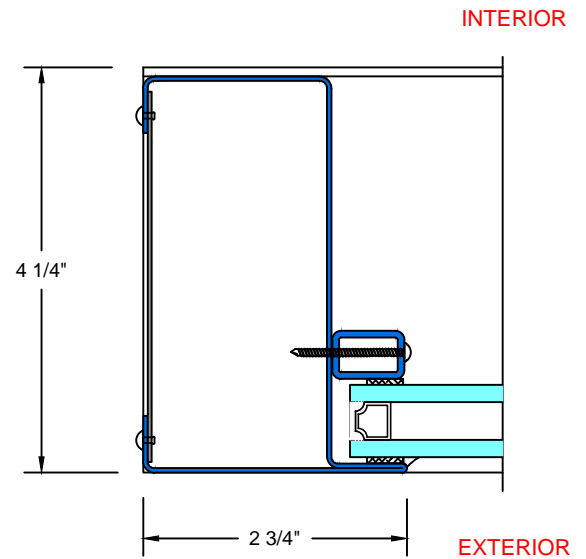

M&N TYPICAL TRANSOM
JAMB