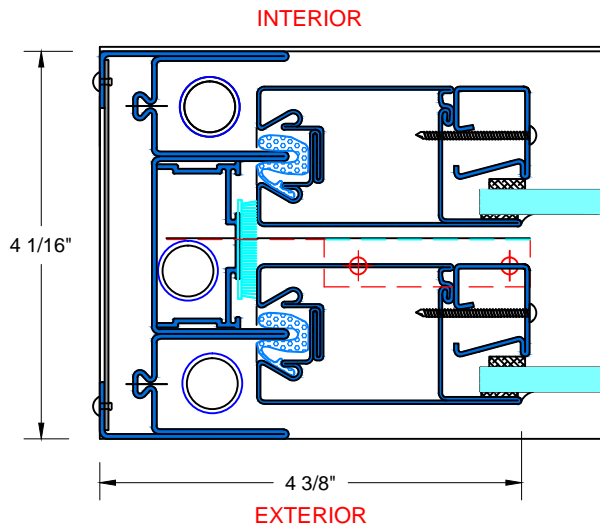

J TYPICAL STACKING MULLION
W/ TRANSOM ABOVE

28 Canal Street, Ellenville, NY 12428
Phone (845) 647-1900

FIRE

TYPICAL DETAILS

Scale: 1:2

7650 TDH_{SERIES}

PAGE 6 OF 6

UL APPROVED AND CERTIFIED
SELF-CLOSING DOUBLE HUNG

3/4 HOUR FIRE RATED WHEN GLAZED WITH 1/4" WIRE GLASS
1 1/2 HOUR FIRE RATED WHEN GLAZED WITH 3/16" CERAMIC &
FIRE RATED GLAZING TAPE

K&L TYPICAL TRANSOM
HEAD & SILL

M&N TYPICAL TRANSOM
JAMB

1 TYPICAL JAMB
W/ 1/4" GLASS

2 TYPICAL JAMB
W/ 3/4" GLASS

28 Canal Street, Ellenville, NY 12428
Phone (845) 647-1900