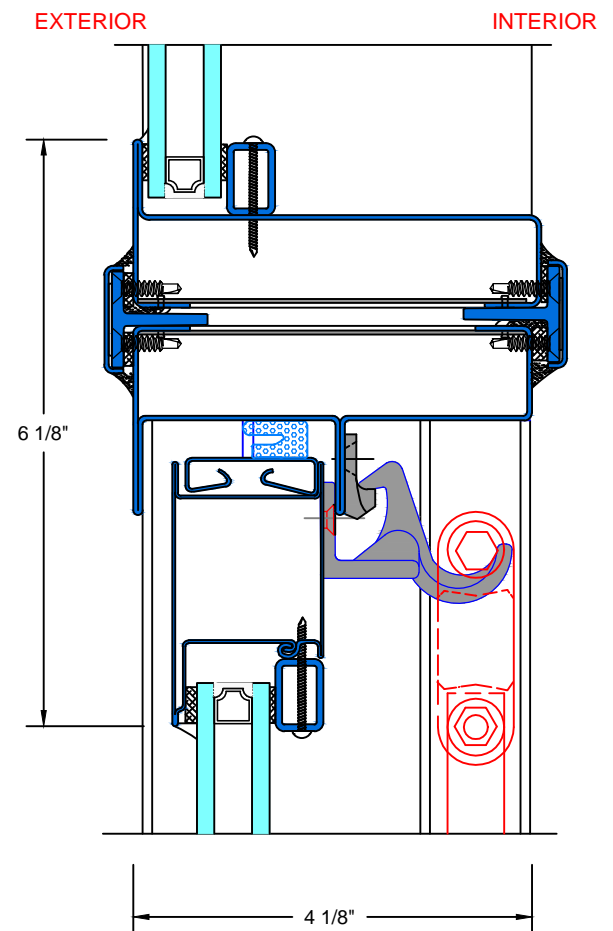

FIRE

TYPICAL DETAILS

Scale: 1:2

7650 TDH_{SERIES}

PAGE 5 OF 6

UL APPROVED AND CERTIFIED
SELF-CLOSING DOUBLE HUNG
3/4 HOUR FIRE RATED WHEN GLAZED WITH 1/4" WIRE GLASS
1 1/2 HOUR FIRE RATED WHEN GLAZED WITH 3/16" CERAMIC &
FIRE RATED GLAZING TAPE

28 Canal Street, Ellenville, NY 12428
Phone (845) 647-1900