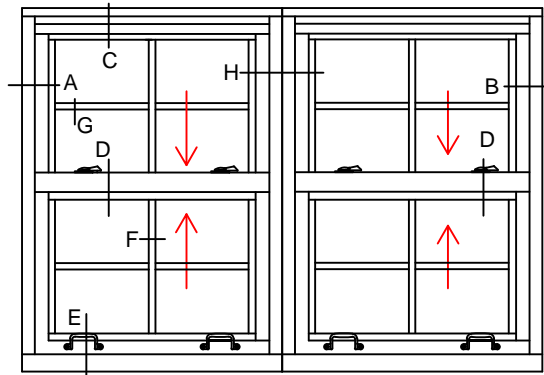

FIRE

TYPICAL INTERIOR ELEVATIONS

7650 TDH_{SERIES}

Scale: Not To Scale

UL APPROVED AND CERTIFIED
SELF-CLOSING DOUBLE HUNG

PAGE 1 OF 6

3/4 HOUR FIRE RATED WHEN GLAZED WITH 1/4" WIRE GLASS
1 1/2 HOUR FIRE RATED WHEN GLAZED WITH 3/16" CERAMIC &
FIRE RATED GLAZING TAPE

7650 TDH 1/1

7650 TDH 2/2V

7650 TDH 4/4

7650 TDH 4/4

7650 TDH 1/1
- LT - 1

7650 TDH 1/1
- UT - 1

WINDOWS WITH A WIDTH OVER 24" WILL RECEIVE 2
HANDLES AND 2 SWEEP LOCKS

WINDOWS WITH A WIDTH UP TO 24" WILL RECEIVE 1
HANDLES AND 1 SWEEP LOCK