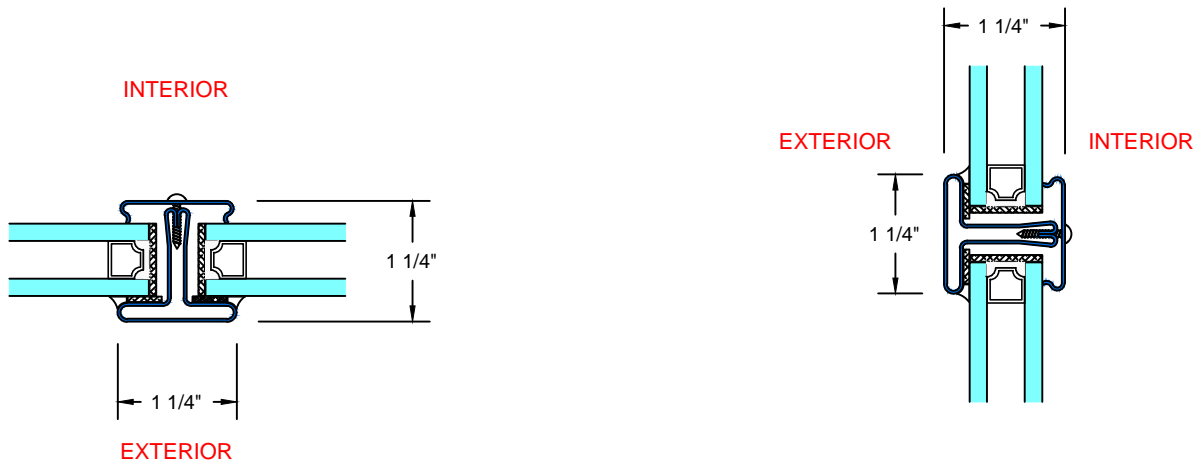

28 Canal Street, Ellenville, NY 12428
Phone (845) 647-1900

FIRE

TYPICAL DETAILS

7650 TDH_{SERIES}

Scale: 1:2

PAGE 4 OF 6

UL APPROVED AND CERTIFIED
SELF-CLOSING DOUBLE HUNG

3/4 HOUR FIRE RATED WHEN GLAZED WITH 1/4" WIRE GLASS
1 1/2 HOUR FIRE RATED WHEN GLAZED WITH 3/16" CERAMIC &
FIRE RATED GLAZING TAPE