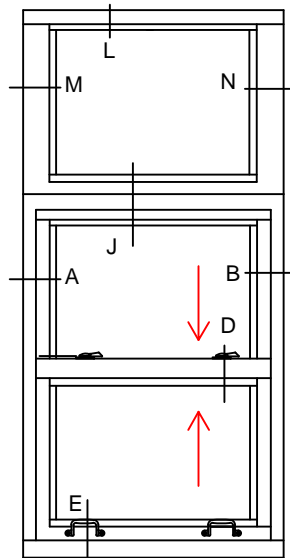

7650 TDH 1/1

7650 TDH 2/2V

7650 TDH 4/4

7650 TDH 4/4

7650 TDH 1/1
- LT - 1

7650 TDH 1/1
- UT - 1

WINDOWS WITH A WIDTH OVER 24" WILL RECEIVE 2
HANDLES AND 2 SWEEP LOCKS

WINDOWS WITH A WIDTH UP TO 24" WILL RECEIVE 1
HANDLES AND 1 SWEEP LOCK

28 Canal Street, Ellenville, NY 12428
Phone (845) 647-1900

FIRE

KEY TYPICAL

Scale: 1:2

7650 TDH_{SERIES}

PAGE 2 OF 6

UL APPROVED AND CERTIFIED
SELF-CLOSING DOUBLE HUNG
3/4 HOUR FIRE RATED WHEN GLAZED WITH 1/4" WIRE GLASS
1 1/2 HOUR FIRE RATED WHEN GLAZED WITH 3/16" CERAMIC &
FIRE RATED GLAZING TAPE