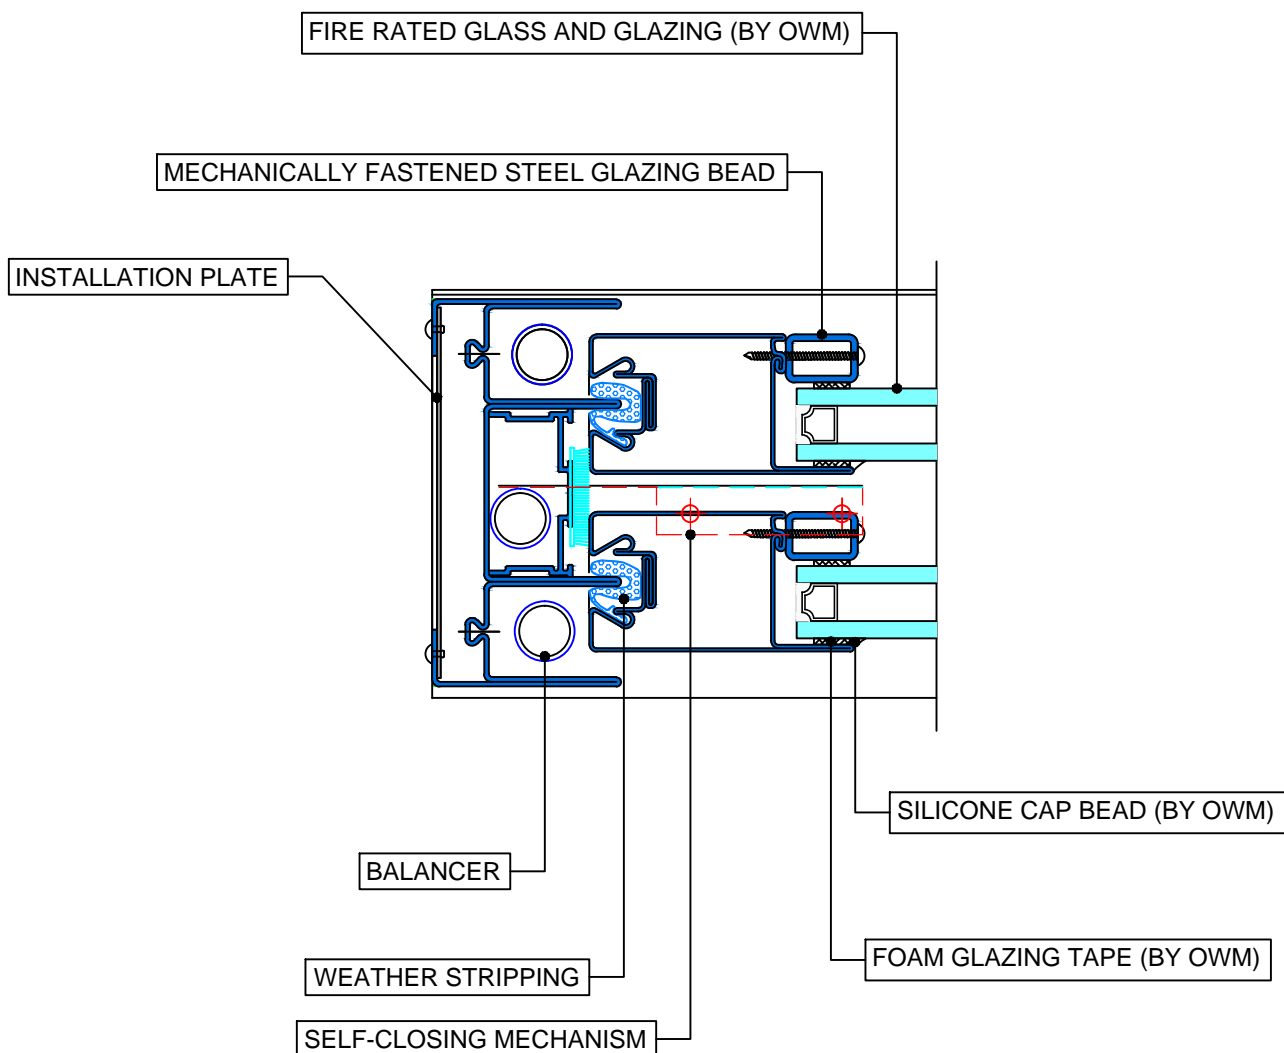

28 Canal Street, Ellenville, NY 12428
Phone (845) 647-1900

FIRE

KEY TYPICAL

Scale: 1:2

7650 TDH_{SERIES}

PAGE 2 OF 6

UL APPROVED AND CERTIFIED
SELF-CLOSING DOUBLE HUNG
3/4 HOUR FIRE RATED WHEN GLAZED WITH 1/4" WIRE GLASS
1 1/2 HOUR FIRE RATED WHEN GLAZED WITH 3/16" CERAMIC &
FIRE RATED GLAZING TAPE

28 Canal Street, Ellenville, NY 12428
Phone (845) 647-1900

FIRE

TYPICAL DETAILS

Scale: 1:2

7650 TDH_{SERIES}

PAGE 3 OF 6

UL APPROVED AND CERTIFIED
SELF-CLOSING DOUBLE HUNG

3/4 HOUR FIRE RATED WHEN GLAZED WITH 1/4" WIRE GLASS
1 1/2 HOUR FIRE RATED WHEN GLAZED WITH 3/16" CERAMIC &
FIRE RATED GLAZING TAPE