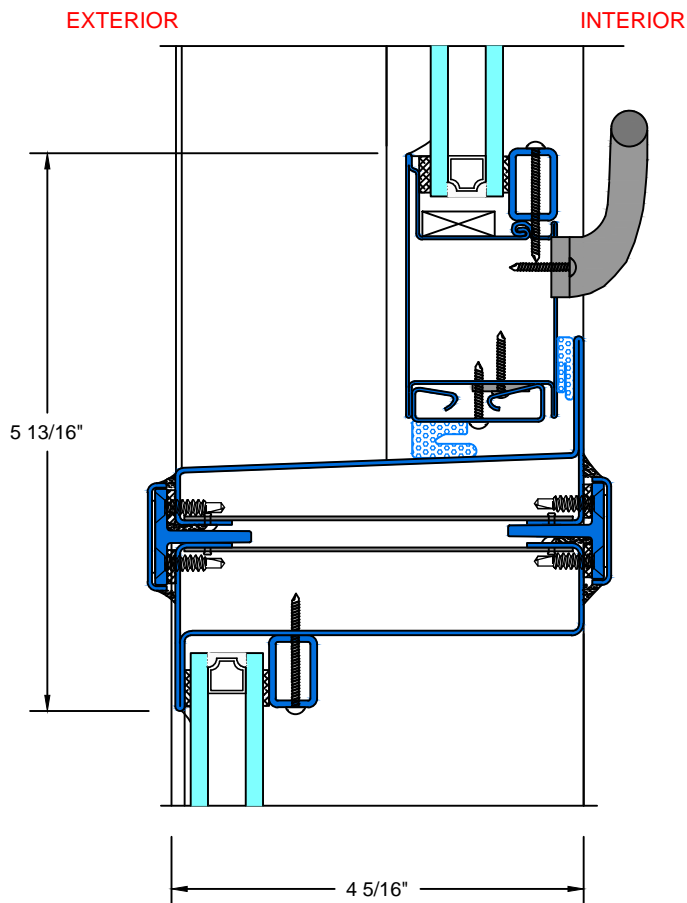

FIRE

TYPICAL DETAILS

Scale: 1:2

7650 TDH_{SERIES}

PAGE 5 OF 6

UL APPROVED AND CERTIFIED
SELF-CLOSING DOUBLE HUNG
3/4 HOUR FIRE RATED WHEN GLAZED WITH 1/4" WIRE GLASS
1 1/2 HOUR FIRE RATED WHEN GLAZED WITH 3/16" CERAMIC &
FIRE RATED GLAZING TAPE

28 Canal Street, Ellenville, NY 12428
Phone (845) 647-1900