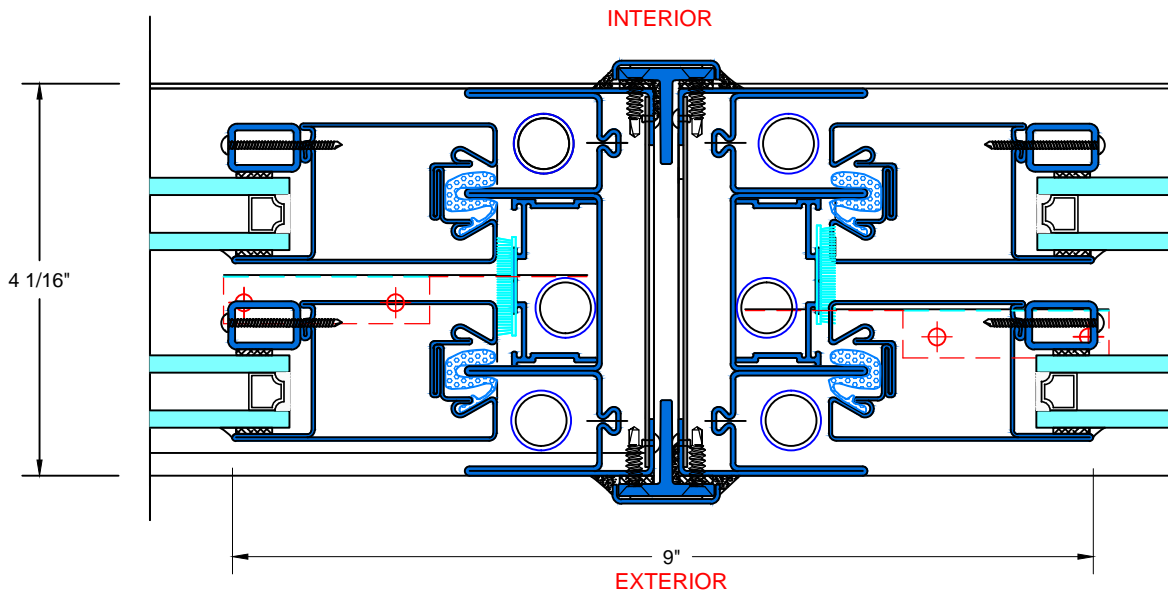

H TYPICAL MULLION

28 Canal Street, Ellenville, NY 12428
Phone (845) 647-1900