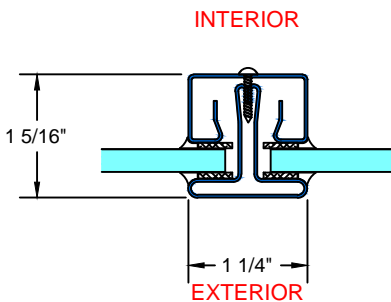

## TYPICAL DETAILS

Scale: 1:2

**L** TYPICAL JOINING MULLION

**M** TYPICAL VERTICAL MUNTIN

**N** TYPICAL HORIZONTAL MUNTIN

28 Canal Street, Ellenville, NY 12428  
Phone (845) 647-1900