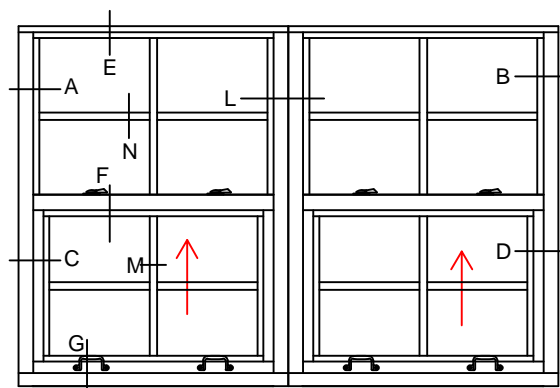

7650 TSH 1/1

7650 TSH 4/4

7650 TSH 4/4

7650 TSH 4/4

7650 TSH 1/1  
-LT- 1

7650 TSH 1/1  
-UT- 1

WINDOWS WITH A WIDTH OVER 24" WILL RECEIVE 2 HANDLES AND 2 SWEEP LOCKS

WINDOWS WITH A WIDTH UP TO 24" WILL RECEIVE 1 HANDLES AND 1 SWEEP LOCK