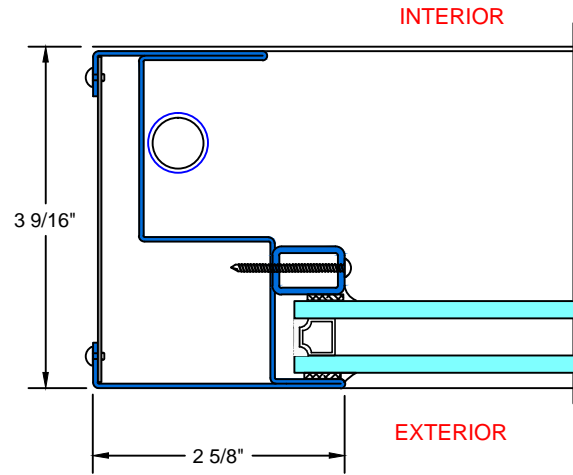

## GLAZING OPTIONS

Scale: 1:2

# 7650 TSH<sub>SERIES</sub>

PAGE 7 OF 7

UL APPROVED AND CERTIFIED  
SELF-CLOSING SINGLE HUNG

3/4 HOUR FIRE RATED WHEN GLAZED WITH 1/4" WIRE GLASS

1 1/2 HOUR FIRE RATED WHEN GLAZED WITH 3/16" CERAMIC & FIRE RATED GLAZING TAPE

**1** TYPICAL FIXED JAMB  
W/ 1/4" GLASS

**2** TYPICAL FIXED JAMB  
W/ 3/4" GLASS

28 Canal Street, Ellenville, NY 12428  
Phone (845) 647-1900