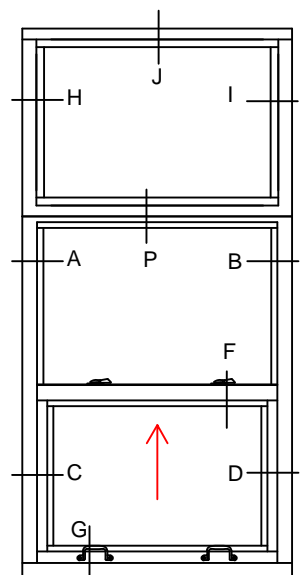

7650 TSH 1/1

7650 TSH 4/4

7650 TSH 4/4

7650 TSH 4/4

7650 TSH 1/1  
-LT- 1

7650 TSH 1/1  
-UT- 1

WINDOWS WITH A WIDTH OVER 24" WILL RECEIVE 2 HANDLES AND 2 SWEEP LOCKS

WINDOWS WITH A WIDTH UP TO 24" WILL RECEIVE 1 HANDLES AND 1 SWEEP LOCK