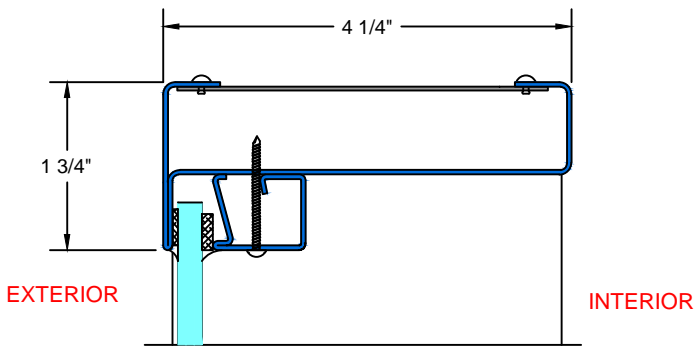

FIRE

TYPICAL DETAILS

7650 TSH_{SERIES}

Scale: 1:2

UL APPROVED AND CERTIFIED
SELF-CLOSING SINGLE HUNG

PAGE 4 OF 7

3/4 HOUR FIRE RATED WHEN GLAZED WITH 1/4" WIRE GLASS
1 1/2 HOUR FIRE RATED WHEN GLAZED WITH 3/16" CERAMIC & FIRE RATED GLAZING TAPE

28 Canal Street, Ellenville, NY 12428
Phone (845) 647-1900