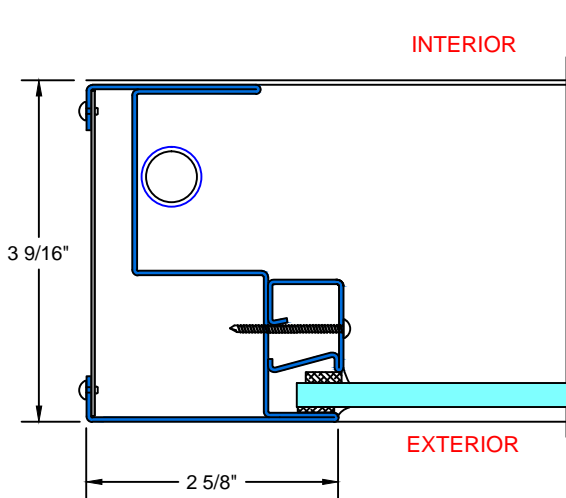

## GLAZING OPTIONS

Scale: 1:2

**1** TYPICAL FIXED JAMB  
W/ 1/4" GLASS

**2** TYPICAL FIXED JAMB  
W/ 3/4" GLASS

28 Canal Street, Ellenville, NY 12428  
Phone (845) 647-1900