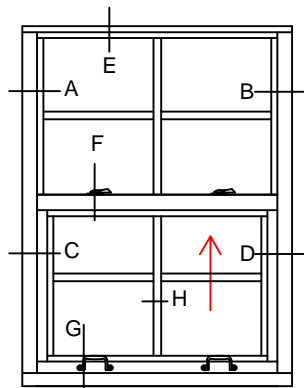

7650 TSH 1/1

7650 TSH 4/4

7650 TSH 4/4

7650 TSH 4/4

7650 TSH 1/1  
-LT- 1

7650 TSH 1/1  
-UT- 1

WINDOWS WITH A WIDTH OVER 24" WILL RECEIVE 2 HANDLES AND 2 SWEEP LOCKS

WINDOWS WITH A WIDTH UP TO 24" WILL RECEIVE 1 HANDLES AND 1 SWEEP LOCK