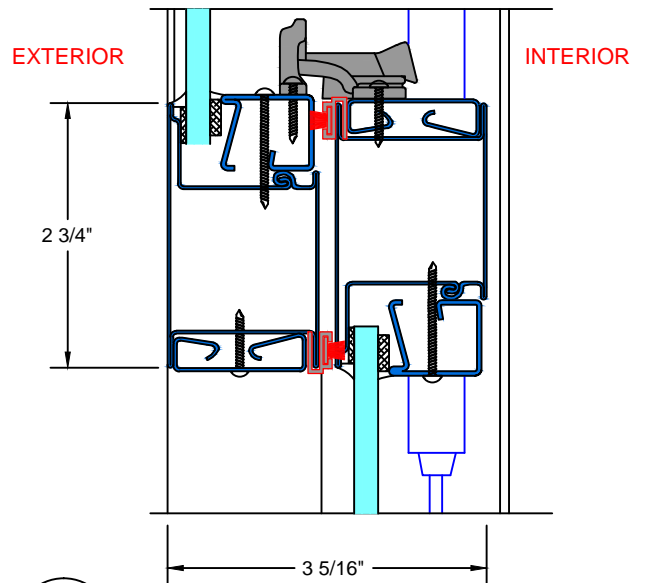

**A&B** TYPICAL  
FIXED JAMB

**C&D** TYPICAL  
OPERABLE JAMB

**E** TYPICAL  
HEAD

**F** TYPICAL  
MEETING RAIL

28 Canal Street, Ellenville, NY 12428  
Phone (845) 647-1900