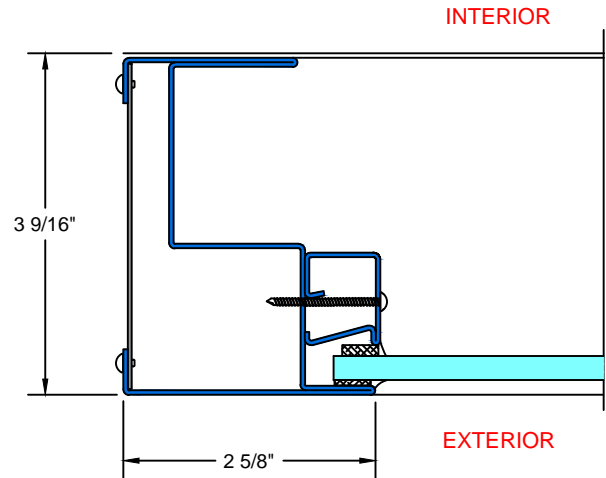

H&I TYPICAL TRANSOM JAMB