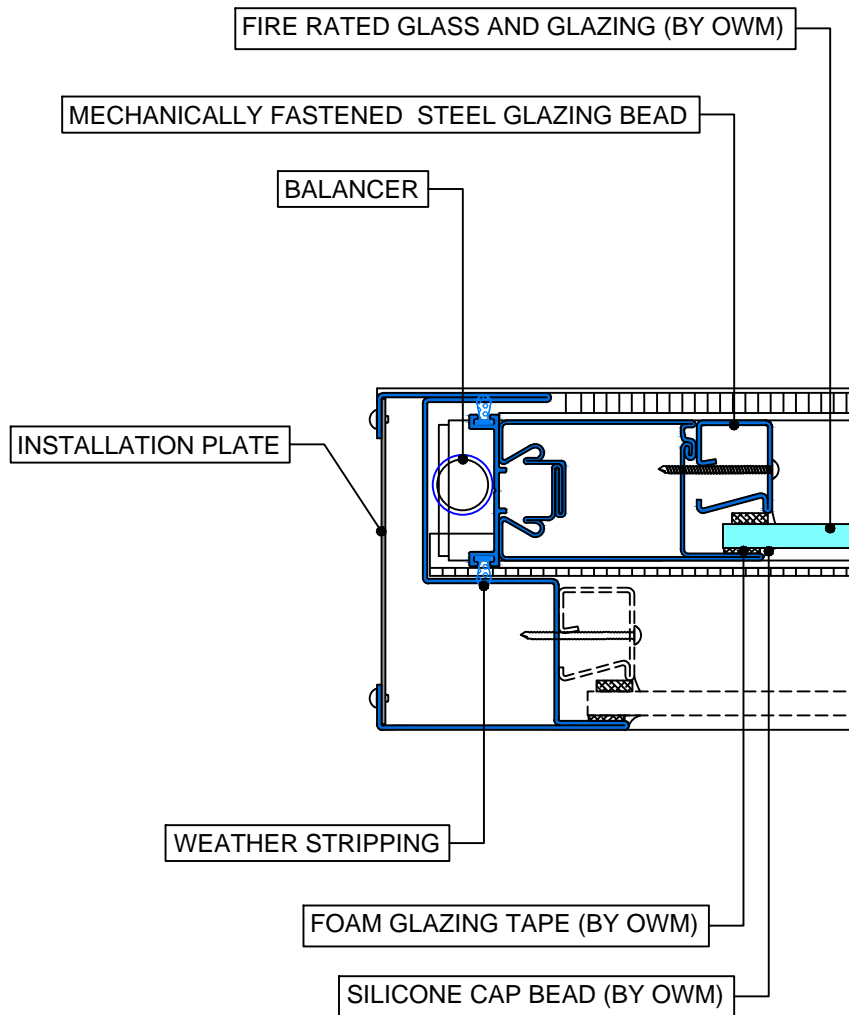

FIRE

KEY TYPICAL

Scale: 1:2

7650 TSH_{SERIES}

PAGE 2 OF 7

UL APPROVED AND CERTIFIED
SELF-CLOSING SINGLE HUNG

3/4 HOUR FIRE RATED WHEN GLAZED WITH 1/4" WIRE GLASS

1 1/2 HOUR FIRE RATED WHEN GLAZED WITH 3/16" CERAMIC & FIRE RATED GLAZING TAPE

28 Canal Street, Ellenville, NY 12428
Phone (845) 647-1900