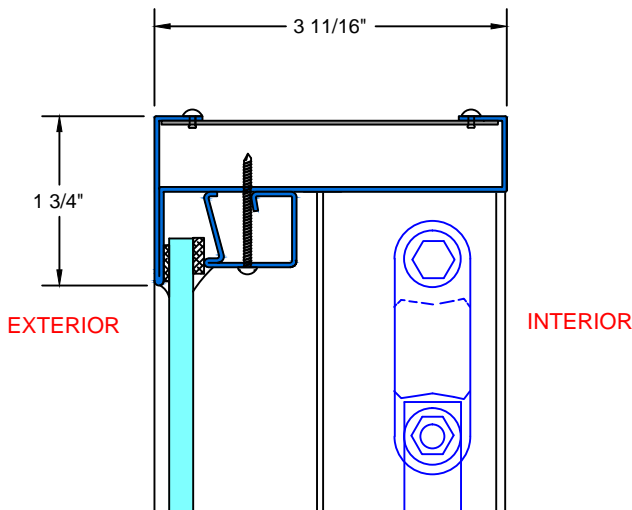

## TYPICAL DETAILS

Scale: 1:2

**A&B** TYPICAL  
FIXED JAMB

**C&D** TYPICAL  
OPERABLE JAMB

**E** TYPICAL  
HEAD

**F** TYPICAL  
MEETING RAIL

28 Canal Street, Ellenville, NY 12428  
Phone (845) 647-1900