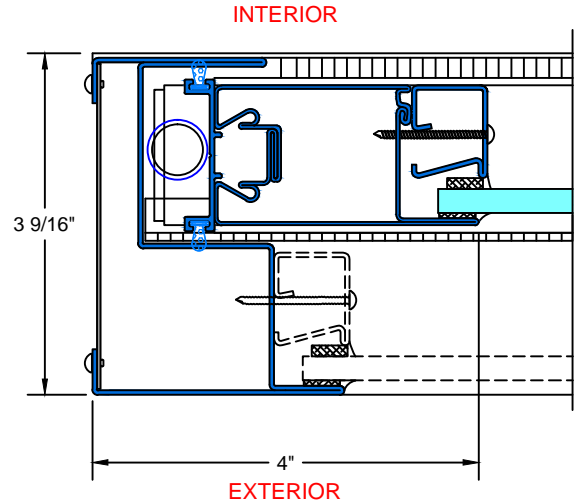

**A&B** TYPICAL  
FIXED JAMB

**C&D** TYPICAL  
OPERABLE JAMB

**E** TYPICAL  
HEAD

**F** TYPICAL  
MEETING RAIL

28 Canal Street, Ellenville, NY 12428  
Phone (845) 647-1900