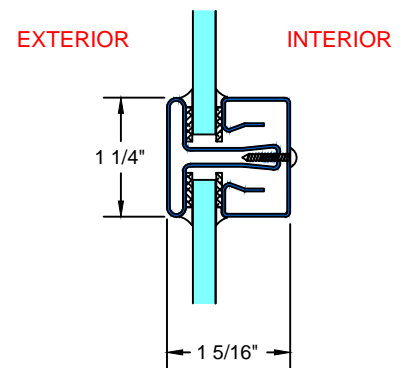

## TYPICAL DETAILS

Scale: 1:2

**L** TYPICAL JOINING MULLION

**M** TYPICAL VERTICAL MUNTIN

**N** TYPICAL HORIZONTAL MUNTIN

28 Canal Street, Ellenville, NY 12428  
Phone (845) 647-1900