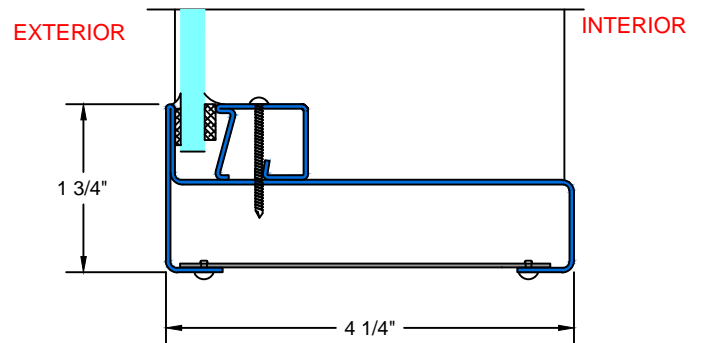

28 Canal Street, Ellenville, NY 12428
Phone (845) 647-1900