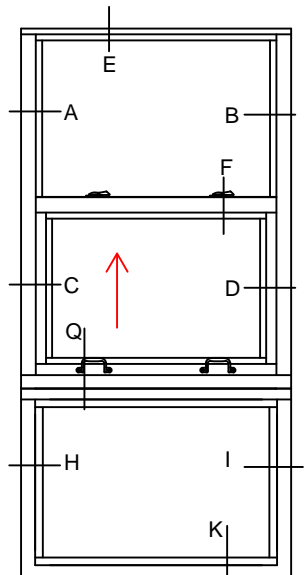

7650 TSH 1/1

7650 TSH 4/4

7650 TSH 4/4

7650 TSH 4/4

7650 TSH 1/1  
-LT- 1

7650 TSH 1/1  
-UT- 1

WINDOWS WITH A WIDTH OVER 24" WILL RECEIVE 2 HANDLES AND 2 SWEEP LOCKS

WINDOWS WITH A WIDTH UP TO 24" WILL RECEIVE 1 HANDLES AND 1 SWEEP LOCK