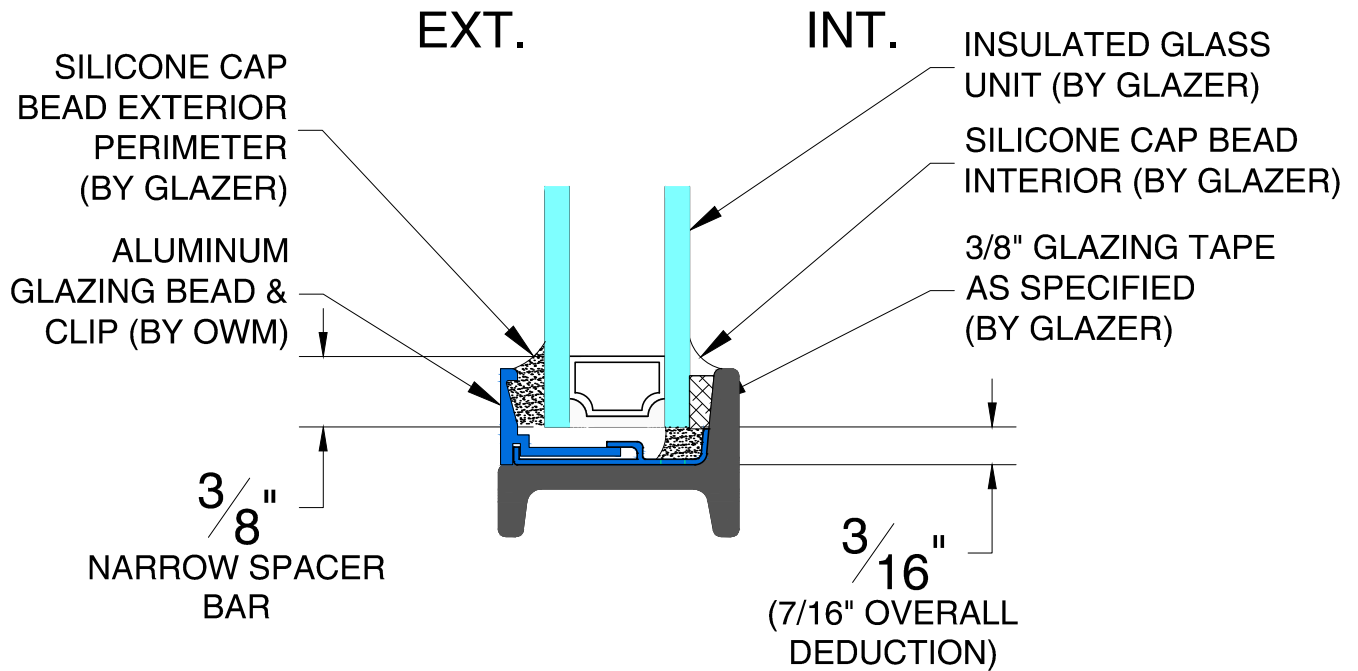

SCALE: 1:1

EXTERIOR GLAZING

GB-05 

3/4" GLASS = 1/16" TAPE
5/8" GLASS = 3/16" TAPE

GB-15 

1/4" GLASS = 1/8" TAPE
3/16" GLASS = 3/16" TAPE

GB-04 

1/2" GLASS = 1/16" TAPE
3/8" GLASS = 3/16" TAPE

GB-06 

1/4" GLASS = 1/8" TAPE
3/16" GLASS = 3/16" TAPE

GB-12 

5/8" GLASS = 1/8" TAPE
1/2" = 3/16" TAPE

GB-13 

5/8" GLASS = 1/8" TAPE
1/2" GLASS = 3/16" TAPE

GLAZING TAPE SIZES ARE OWM RECOMMENDATIONS PLEASE VERIFY NOMINAL GLASS SIZE AND GLAZING TAPE COMPRESSION PRIOR TO GLAZING MULTIPLE LITES